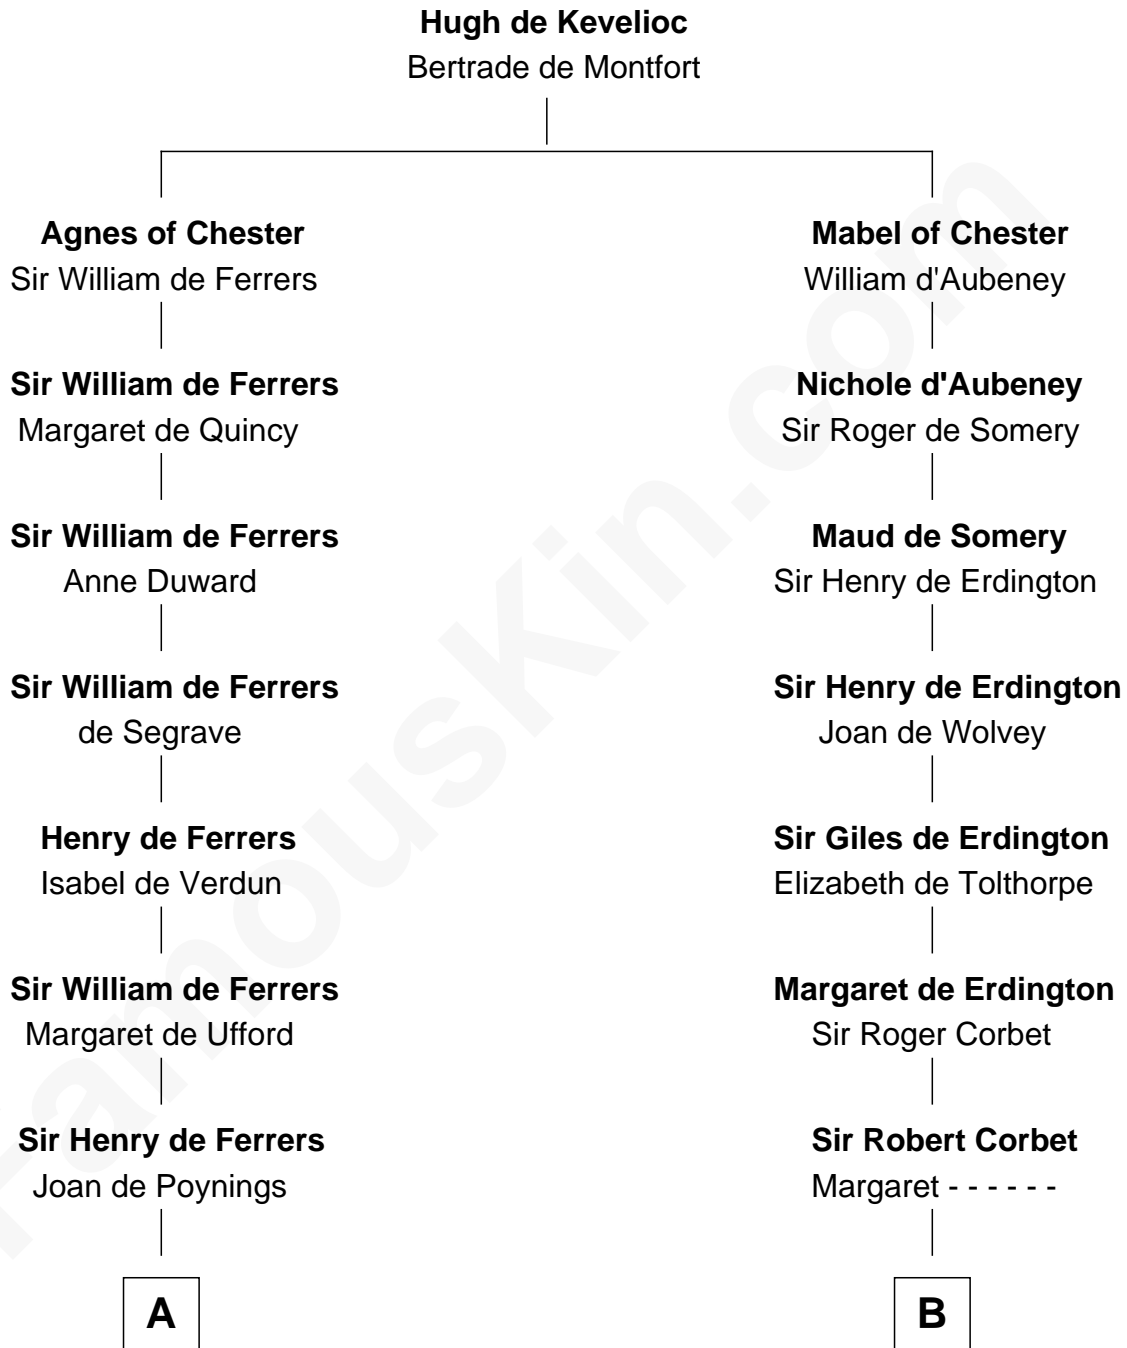

FamousKin.com

Relationship Chart of

Susan B. Anthony

Women's Rights Advocate

13th cousin 8 times removed of

Rev. John Whittingham

(c1616 - 1639) Great Migration Immigrant 1637

C

Thomas Hicks

Judith Akin

Judith Hicks

David Anthony

Humphrey Anthony

Hannah Lapham

Daniel Anthony

Lucy Read