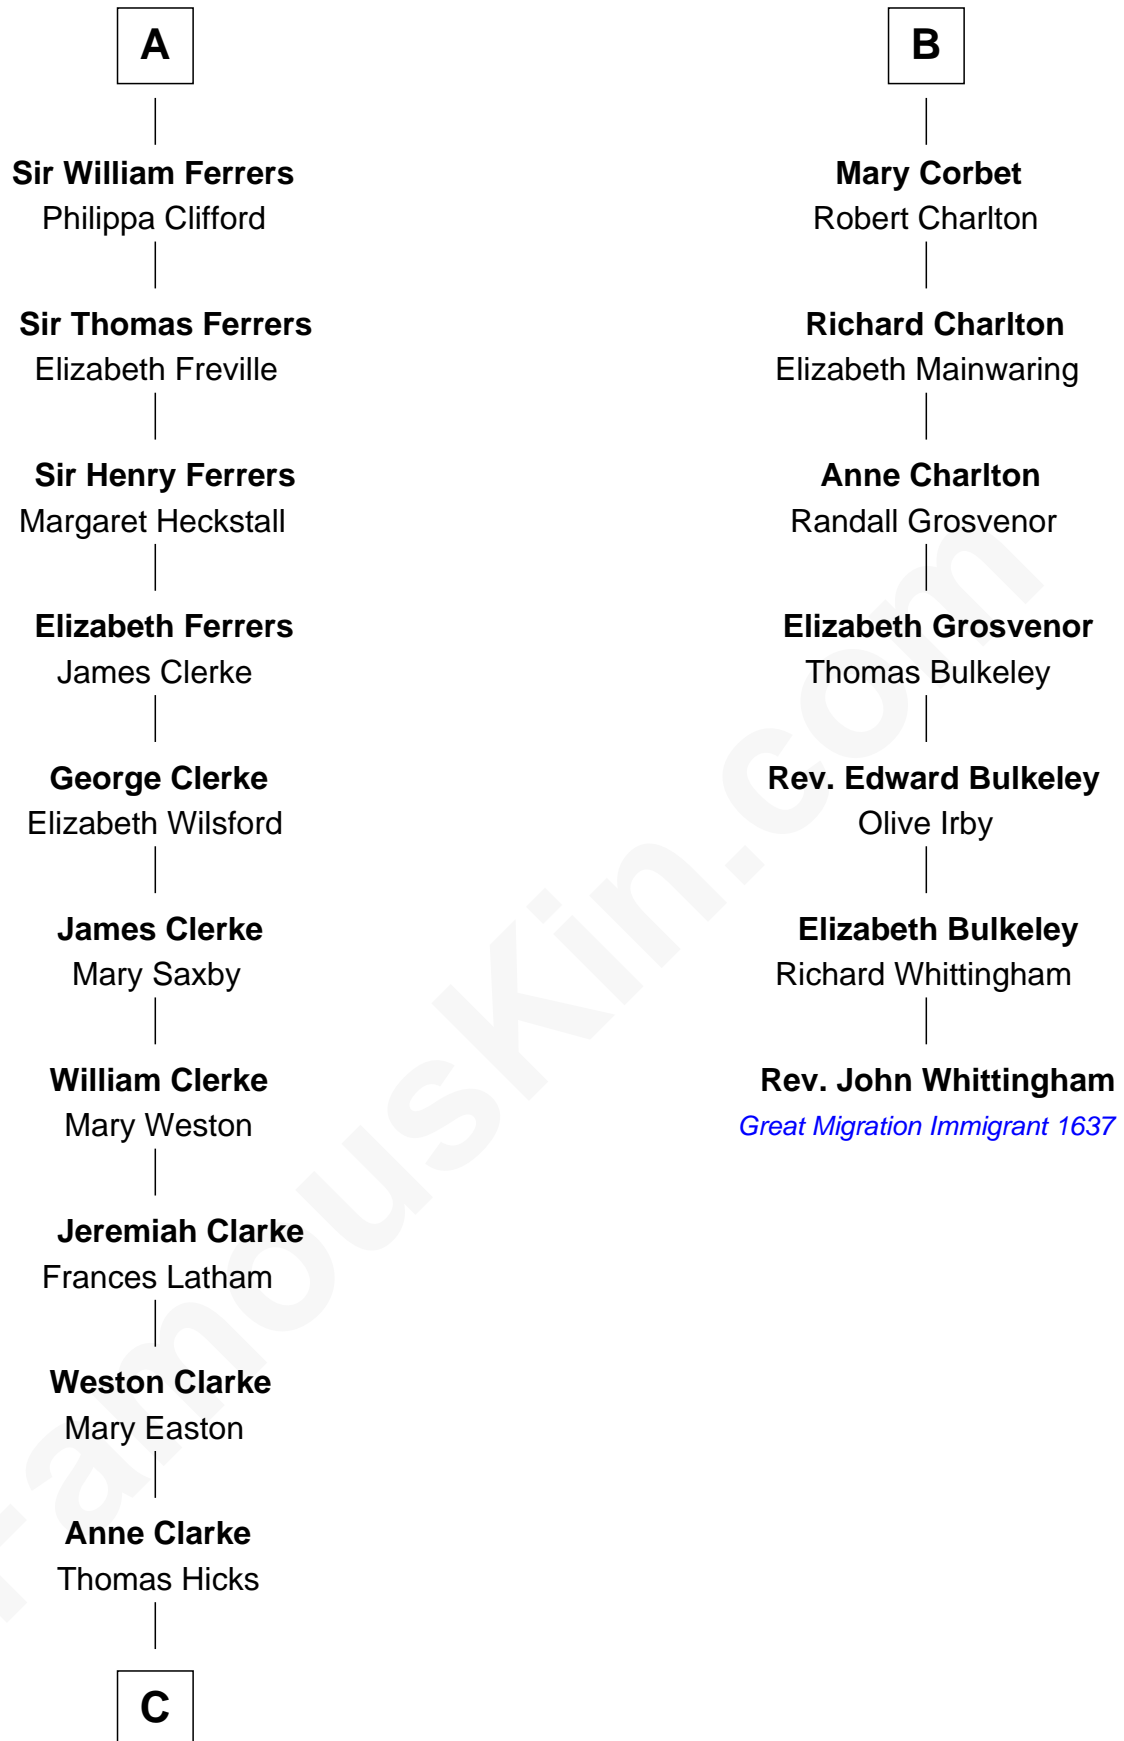

FamousKin.com

Relationship Chart of

Susan B. Anthony

Women's Rights Advocate

13th cousin 8 times removed of

Rev. John Whittingham

(c1616 - 1639) Great Migration Immigrant 1637

C