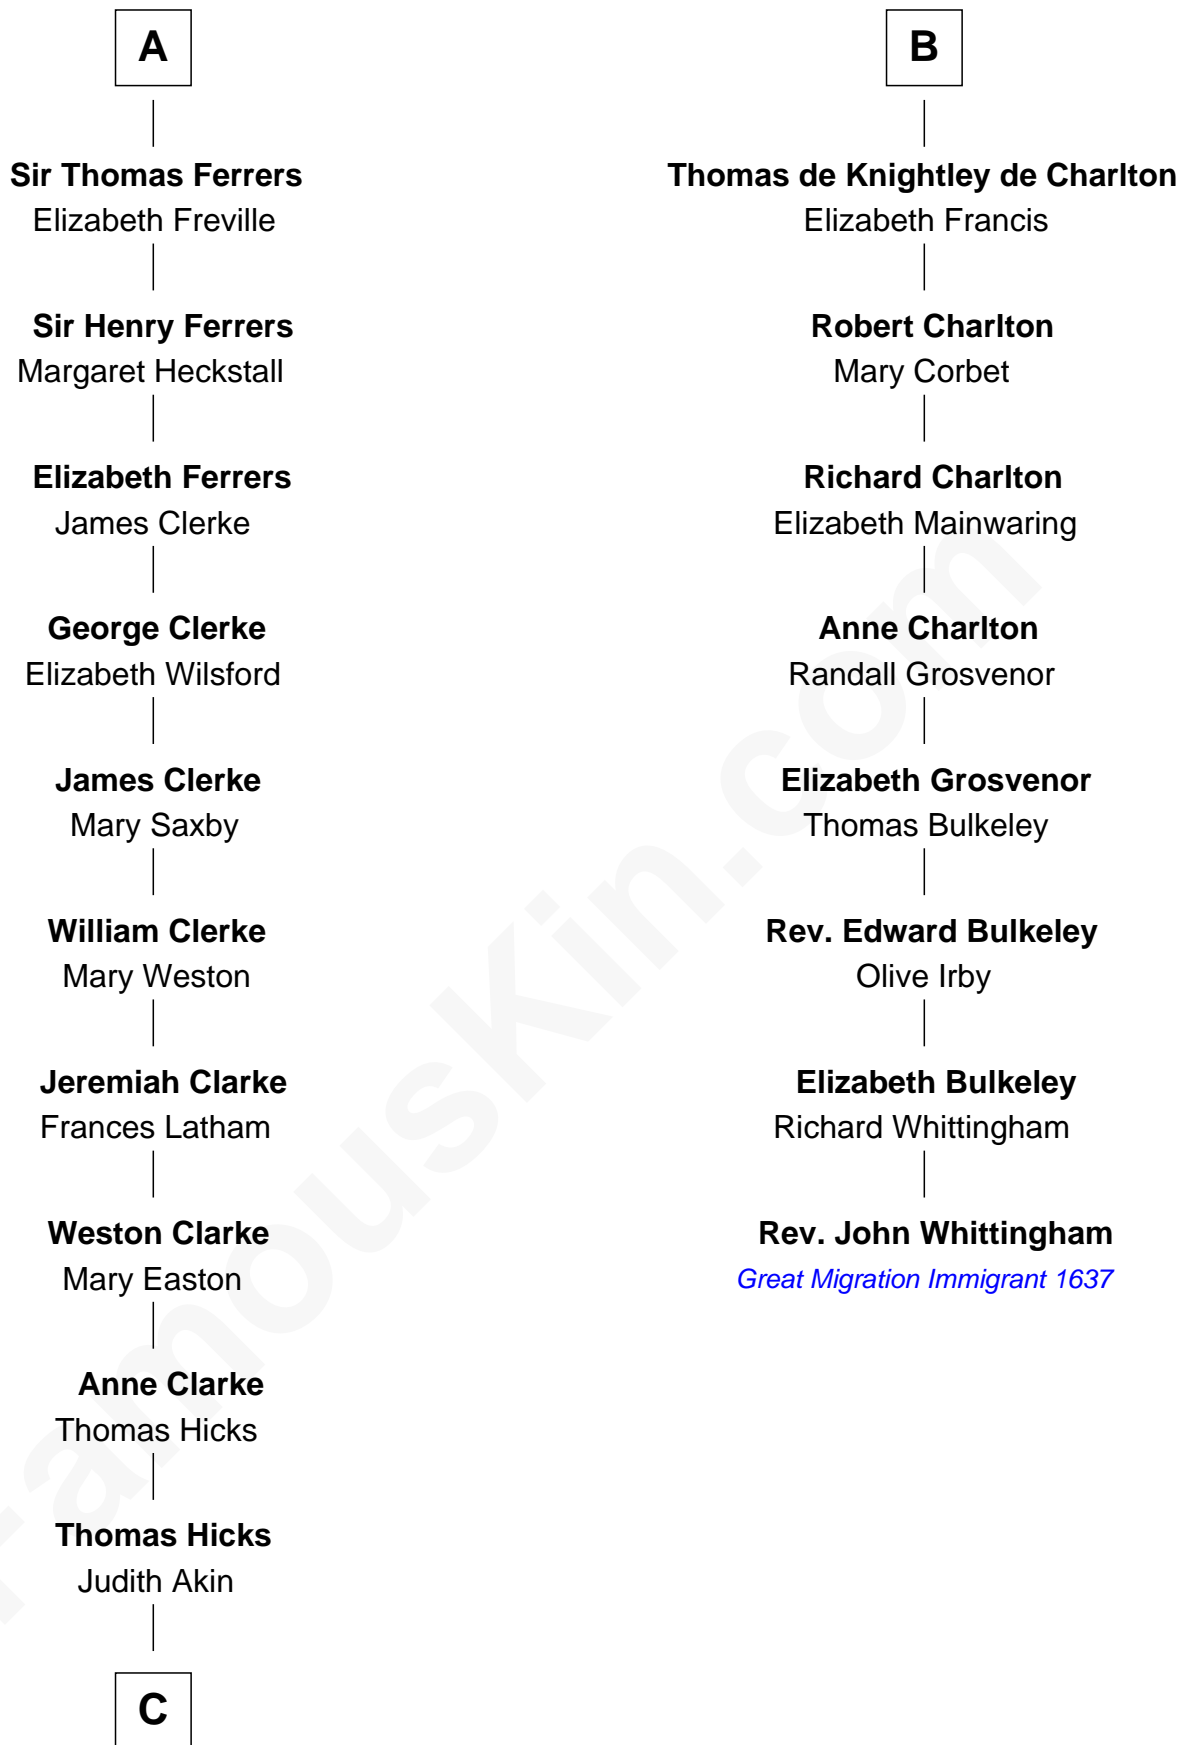

# FamousKin.com Relationship Chart of

**Susan B. Anthony**

*Women's Rights Advocate*

14th cousin 6 times removed of

**Rev. John Whittingham**

*(c1616 - 1639) Great Migration Immigrant 1637*

**C**

—  
**Judith Hicks**  
David Anthony

—  
**Humphrey Anthony**  
Hannah Lapham

—  
**Daniel Anthony**  
Lucy Read

—  
**Susan B. Anthony**  
*Women's Rights Advocate*

FamousKin.com