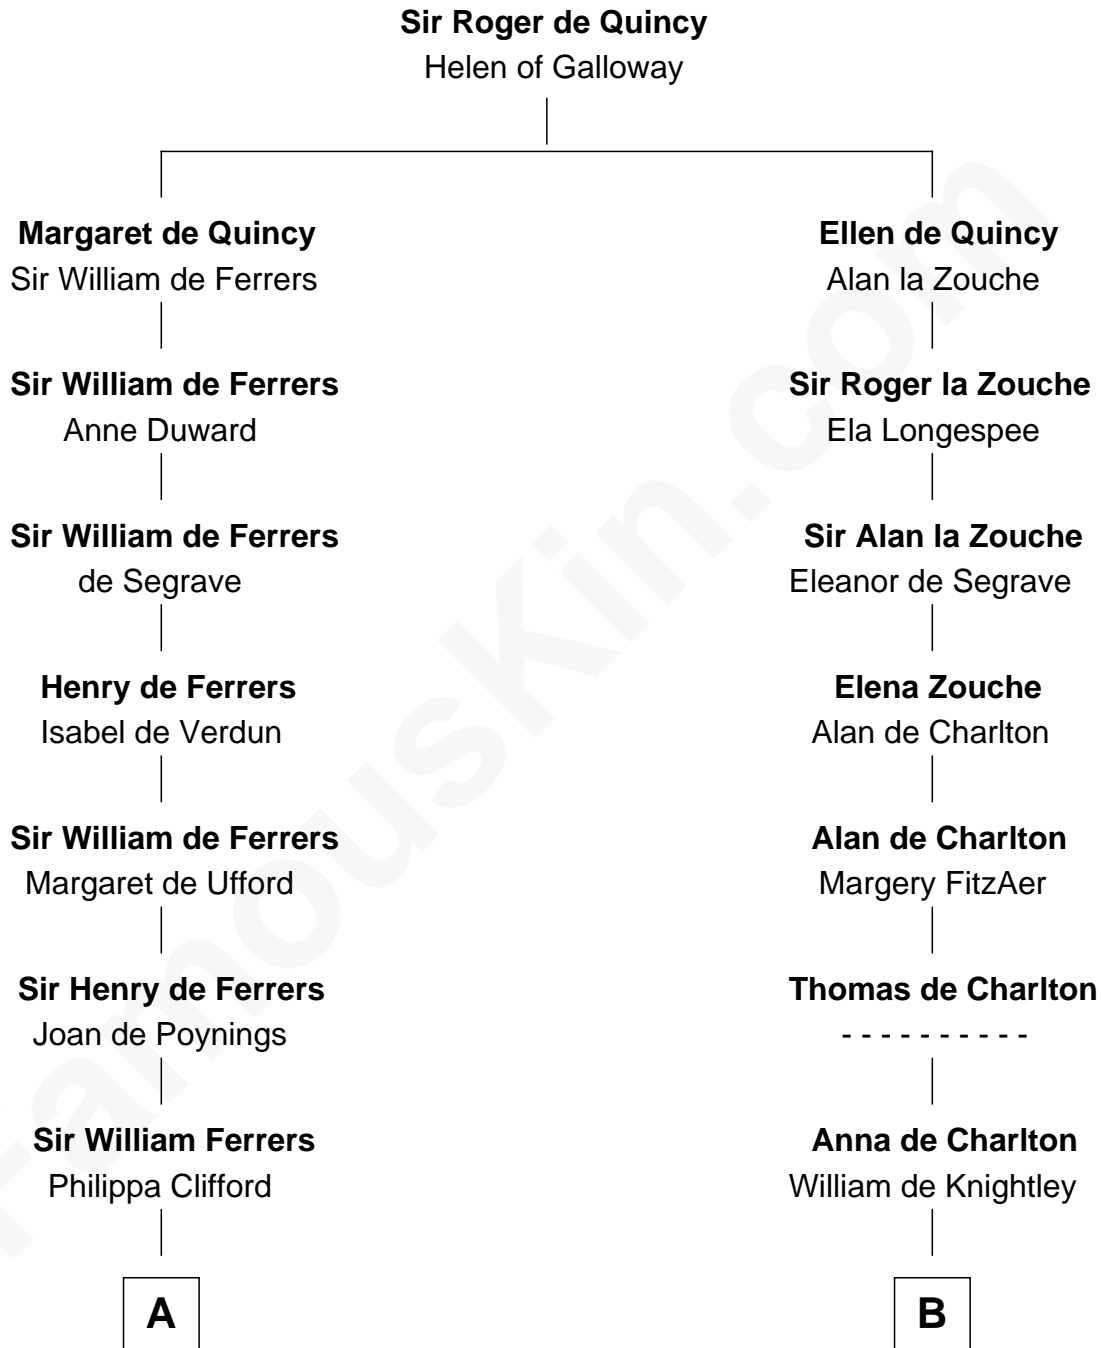

# FamousKin.com Relationship Chart of

**Susan B. Anthony**

*Women's Rights Advocate*

14th cousin 6 times removed of

**Rev. John Whittingham**

*(c1616 - 1639) Great Migration Immigrant 1637*

**C**

—  
**Judith Hicks**  
David Anthony

—  
**Humphrey Anthony**  
Hannah Lapham

—  
**Daniel Anthony**  
Lucy Read

—  
**Susan B. Anthony**  
*Women's Rights Advocate*

FamousKin.com