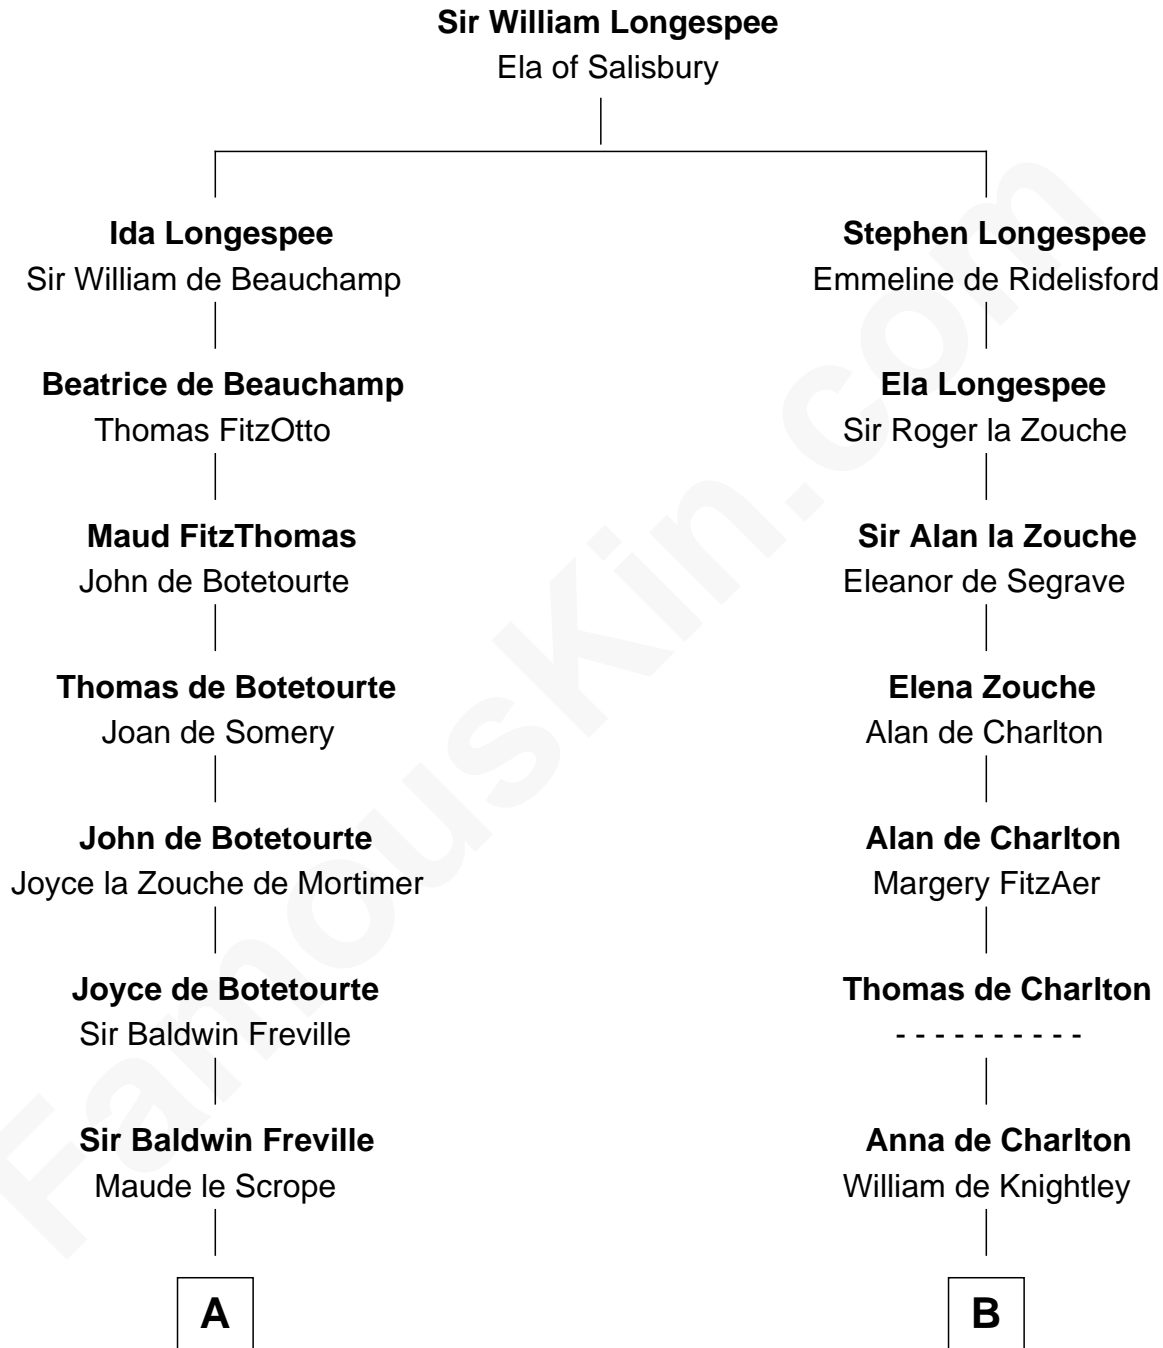

FamousKin.com Relationship Chart of

Susan B. Anthony

Women's Rights Advocate

14th cousin 6 times removed of

Rev. John Whittingham

(c1616 - 1639) Great Migration Immigrant 1637

C

—
Judith Hicks
David Anthony

—
Humphrey Anthony
Hannah Lapham

—
Daniel Anthony
Lucy Read

—
Susan B. Anthony
Women's Rights Advocate

FamousKin.com