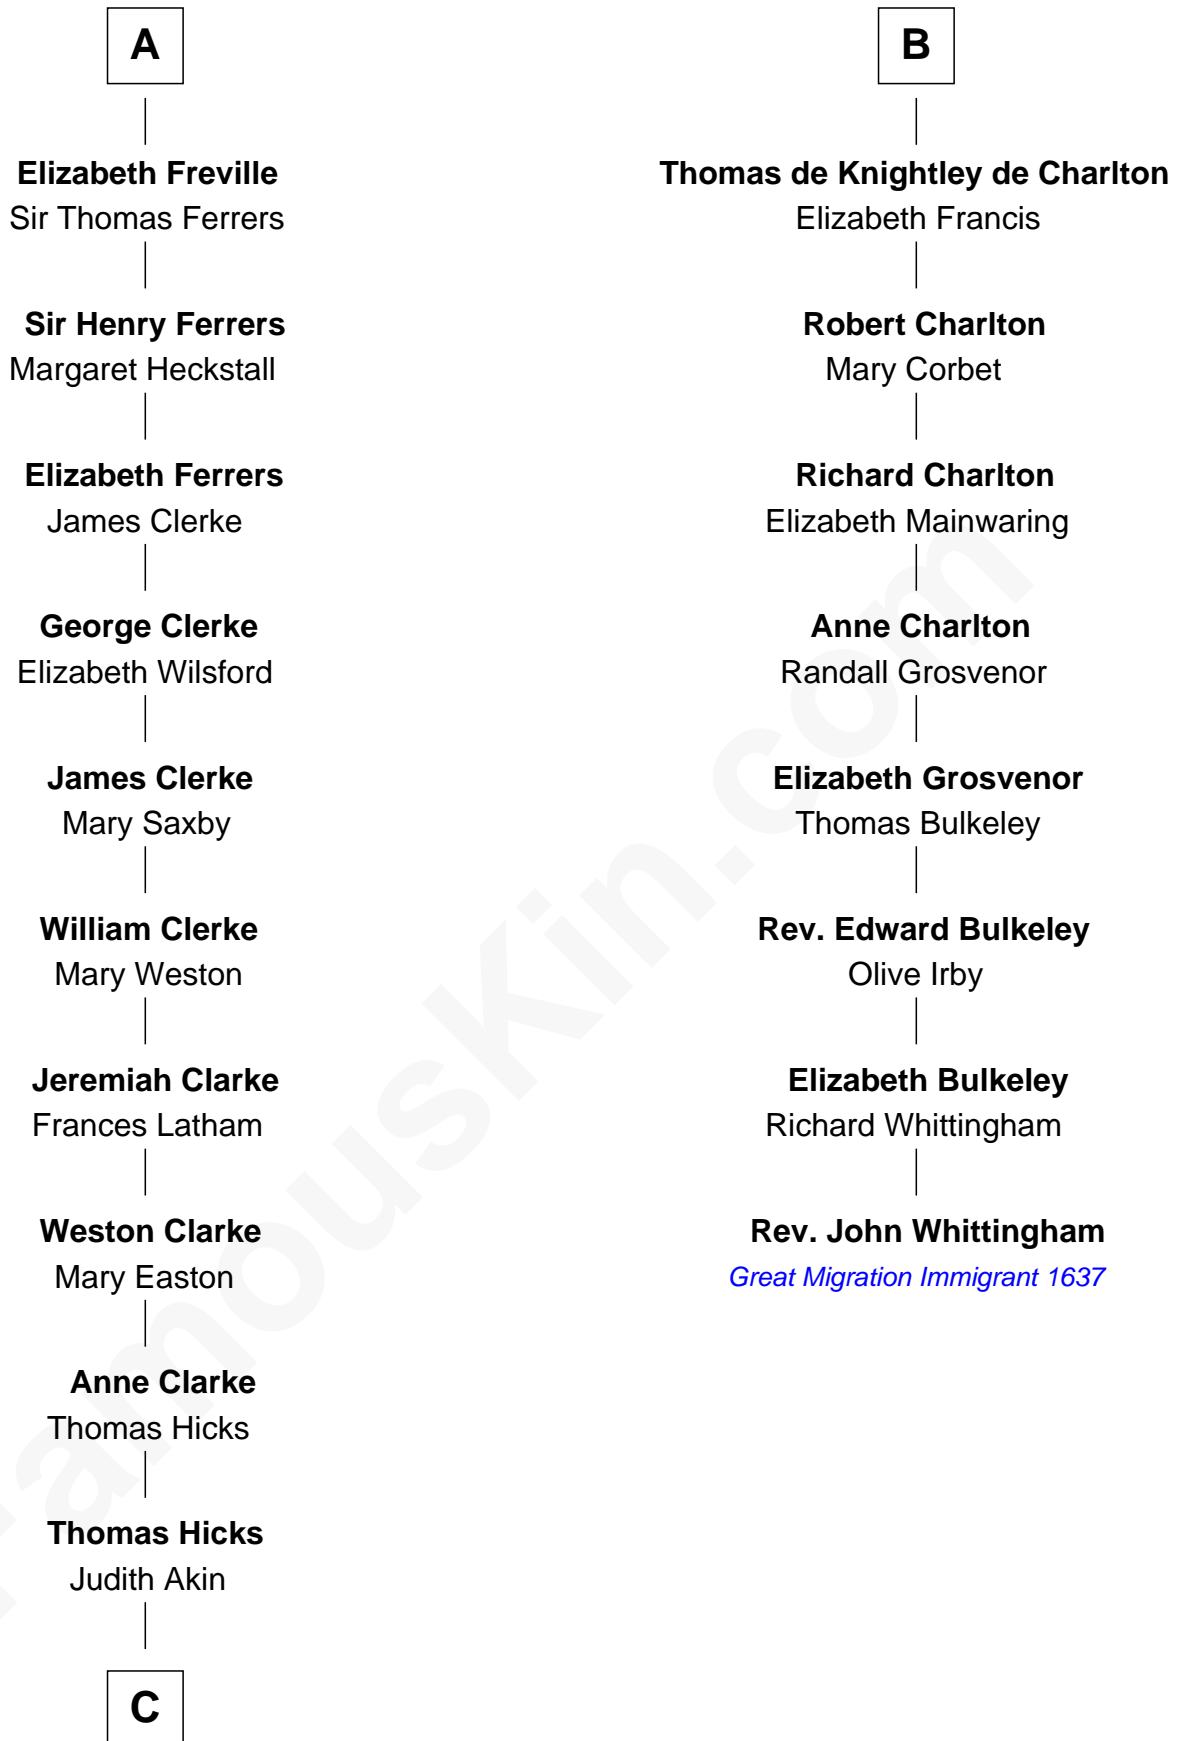

FamousKin.com Relationship Chart of

Susan B. Anthony

Women's Rights Advocate

14th cousin 6 times removed of

Rev. John Whittingham

(c1616 - 1639) Great Migration Immigrant 1637

C

—
Judith Hicks
David Anthony

—
Humphrey Anthony
Hannah Lapham

—
Daniel Anthony
Lucy Read

—
Susan B. Anthony
Women's Rights Advocate

FamousKin.com