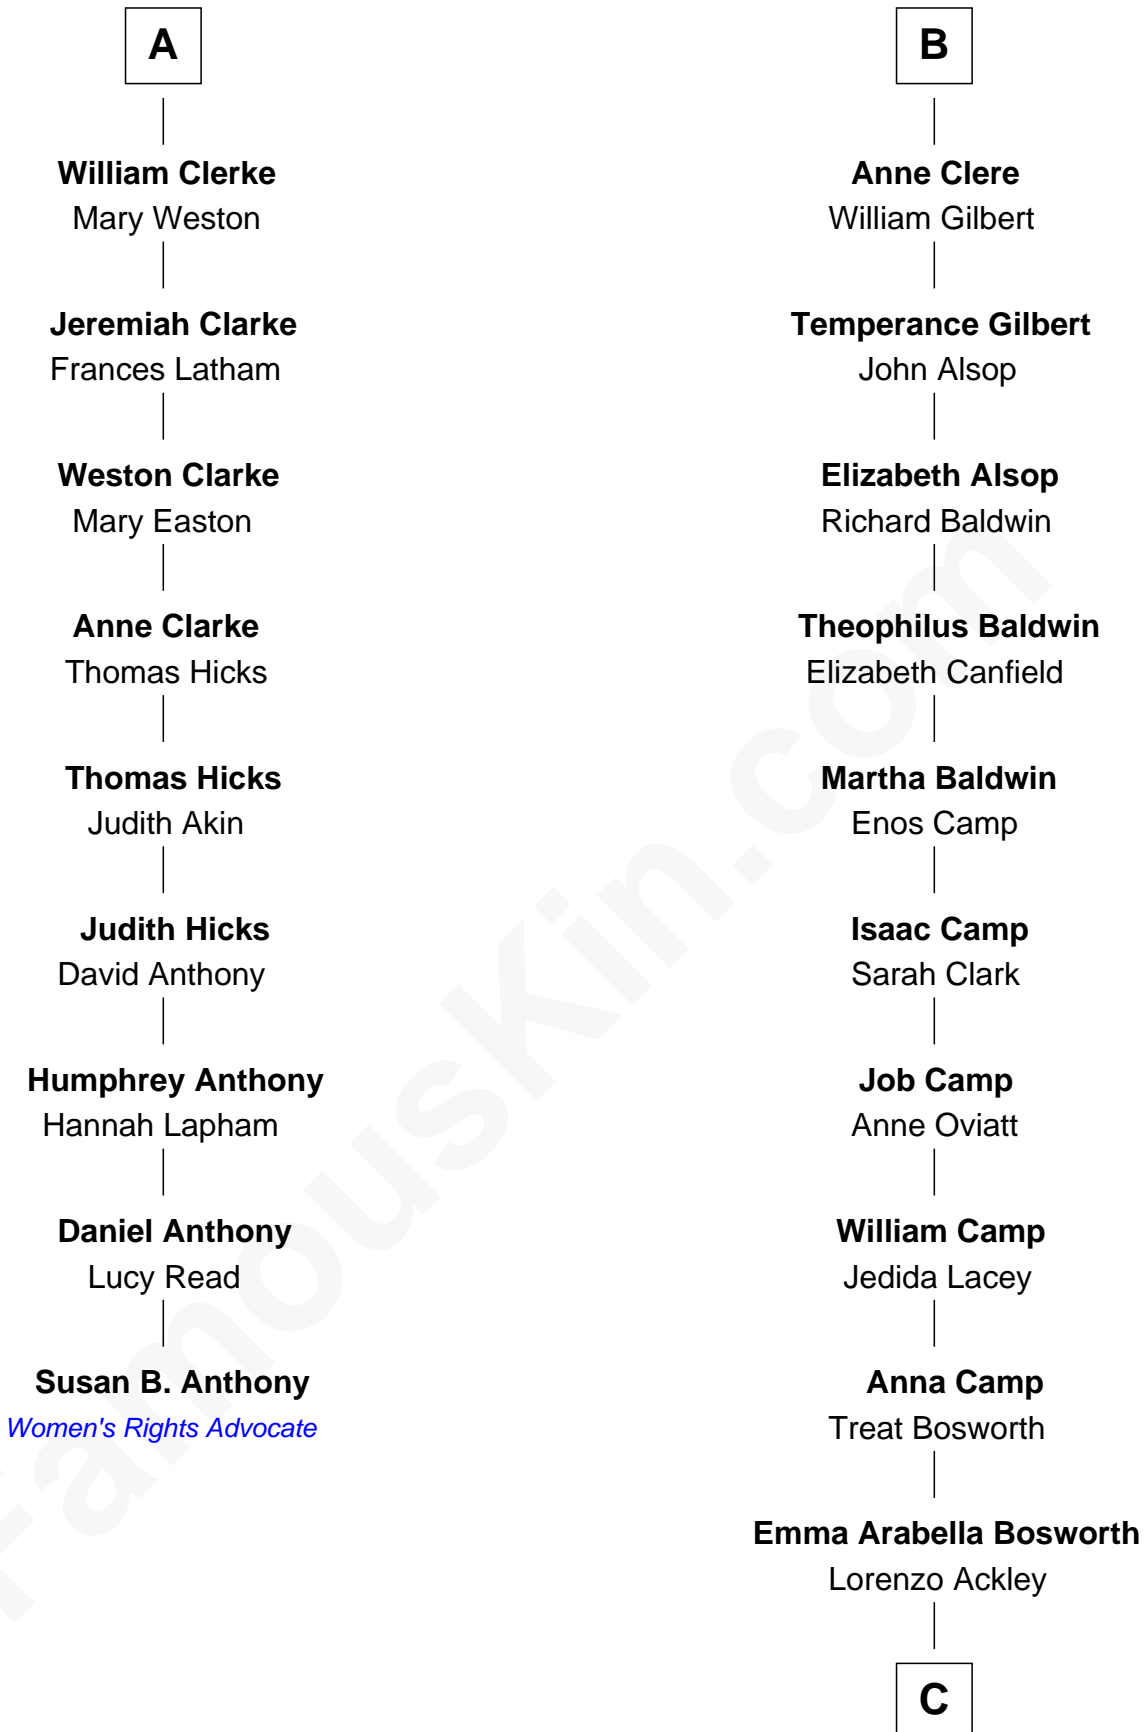

# FamousKin.com Relationship Chart of

**Susan B. Anthony**

*Women's Rights Advocate*

15th cousin 6 times removed of

**Sydney Biddle Barrows**

*Mayflower Madam*

**John de Welles**

Maud de Roos

**Margery de Welles**

Stephen le Scrope

**Maude le Scrope**

Sir Baldwin Freville

**Elizabeth Freville**

Sir Thomas Ferrers

**Sir Henry Ferrers**

Margaret Heckstall

Sir Robert Clere

**Sir John Clere**

Anne Tyrrell

**Sir Edmund Clere**

Frances Fulmerston

**B**

**C**

**Helen Eva Ackley**  
William Gildersleeve Parke

**Elizabeth Parke**  
Percy Ballantine

**John Boyd Ballantine**  
Anne L. Crawford

**Jeannette Ballantine**  
Donald Byers Barrows

**Sydney Biddle Barrows**  
*Mayflower Madam*