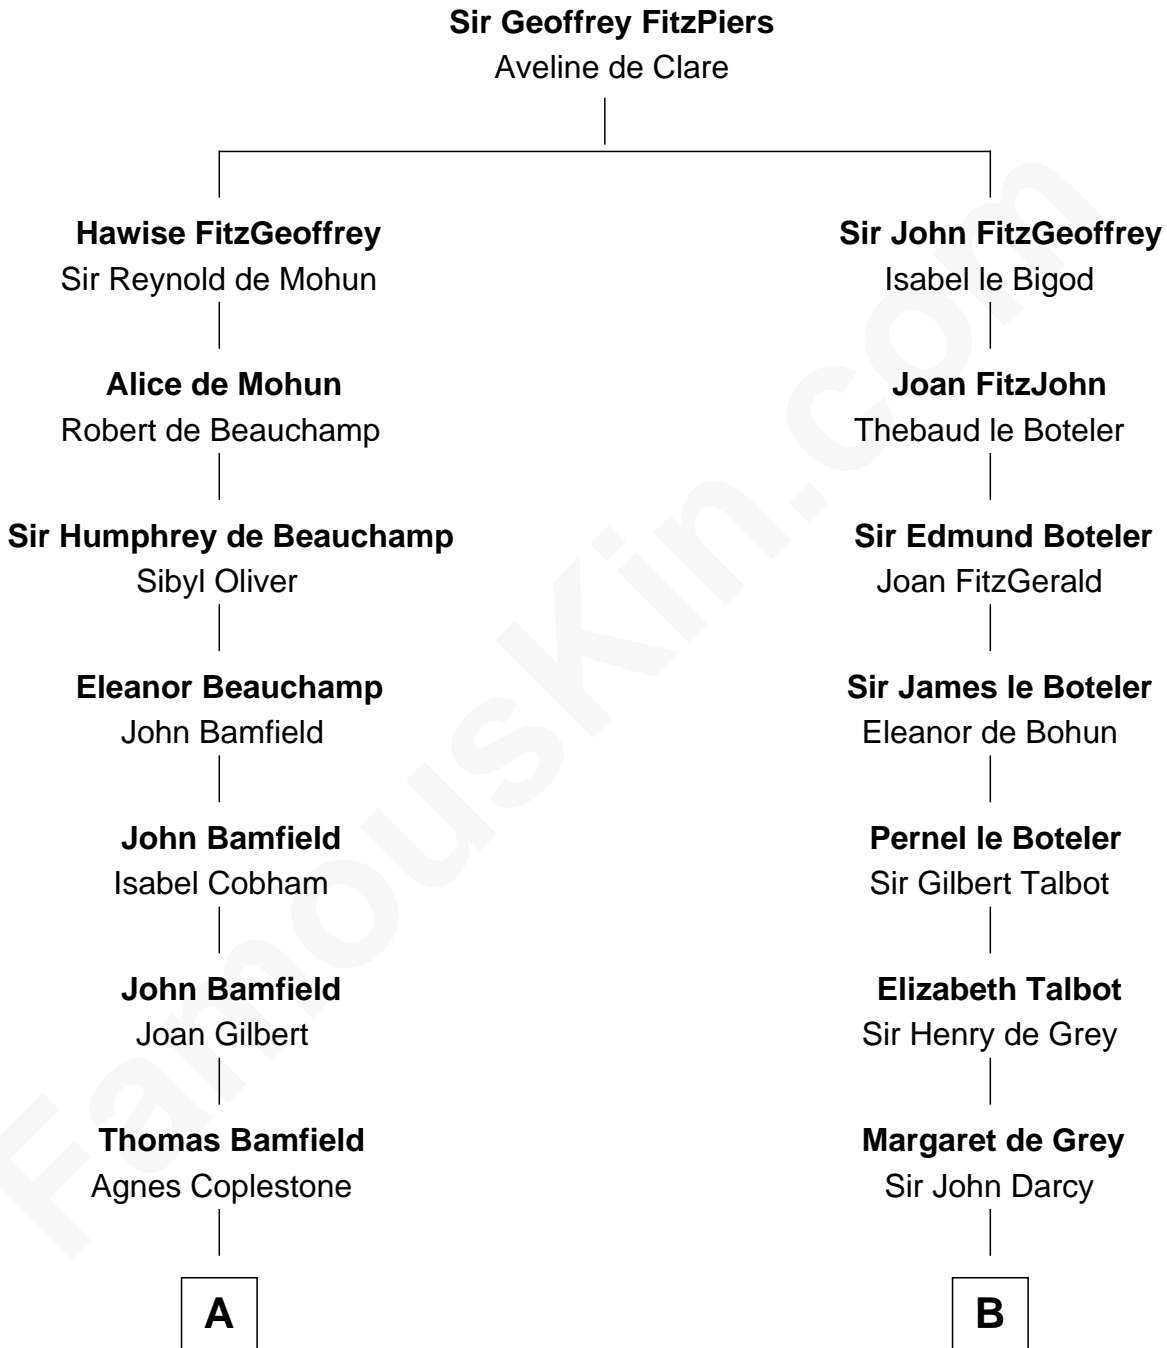

# FamousKin.com Relationship Chart of

**Susan B. Anthony**

*Women's Rights Advocate*

18th cousin 3 times removed of

**Robert Treat Paine**

*Signer of the Declaration of Independence*

**C**

**Mindwell Stone**  
Ebenezer Woodward

**Mary Woodward**  
Jonathan Richardson

**Susannah Richardson**  
Daniel Read

**Lucy Read**  
Daniel Anthony

**Susan B. Anthony**  
*Women's Rights Advocate*

**D**

**Eunice Treat**  
Thomas Paine

**Robert Treat Paine**  
*Signer of Declaration of Independence*