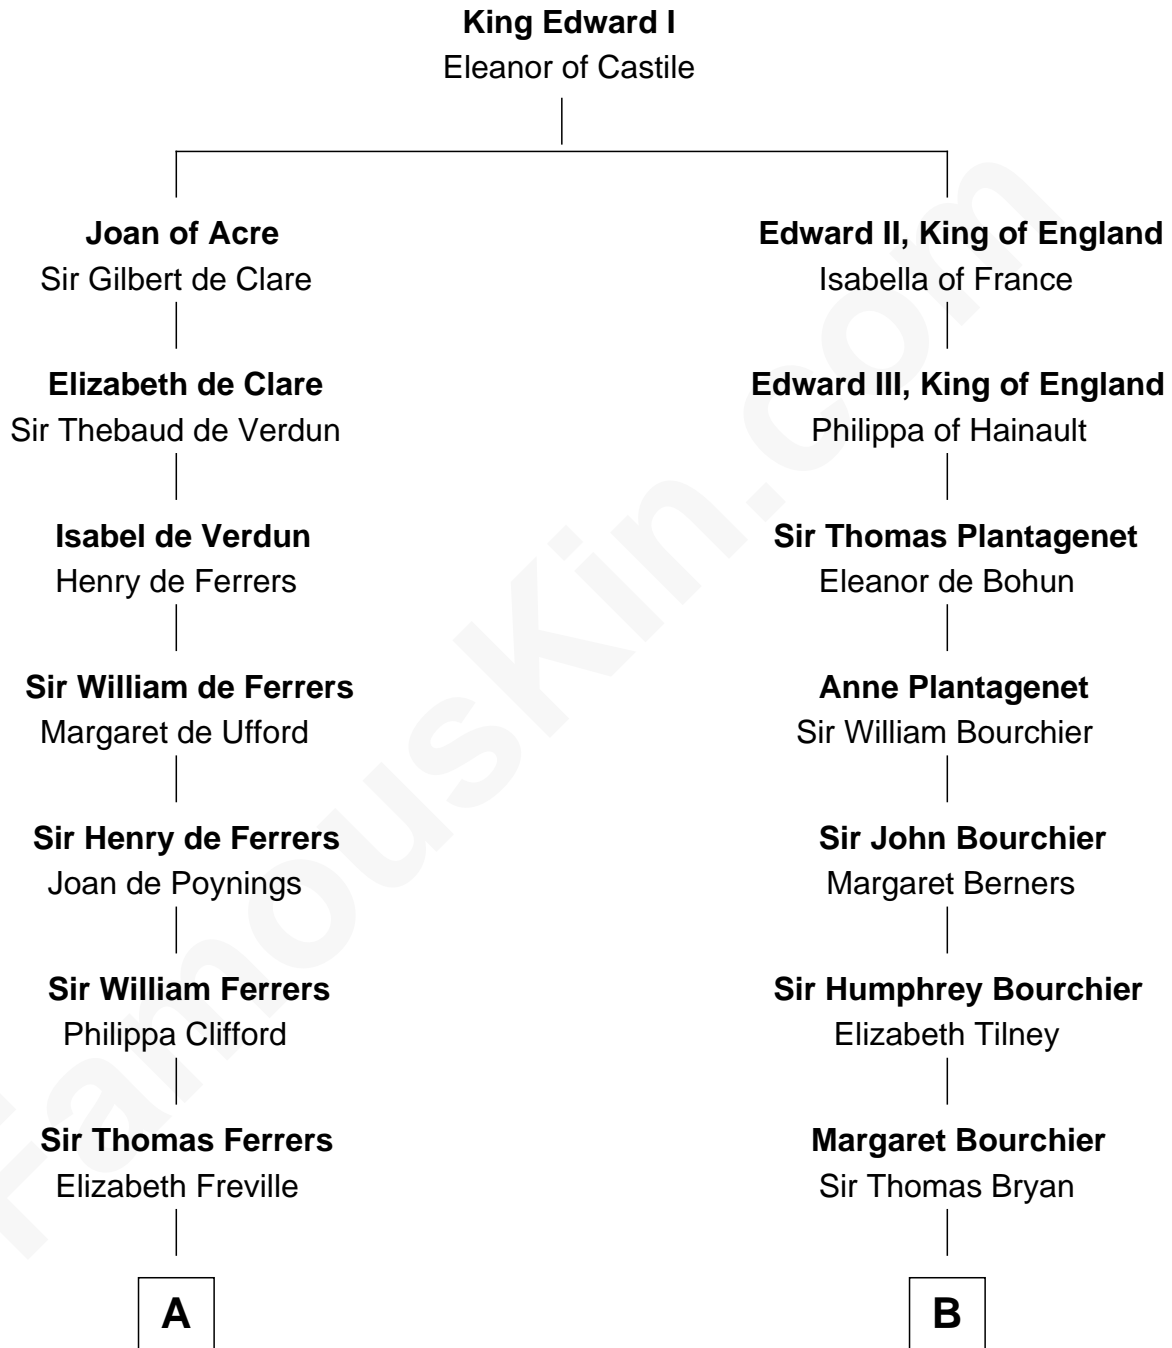

# FamousKin.com Relationship Chart of

**Susan B. Anthony**

*Women's Rights Advocate*

15th cousin 4 times removed of

**Robert Treat Paine**

*Signer of the Declaration of Independence*

C

—  
**Humphrey Anthony**

Hannah Lapham

—  
**Daniel Anthony**

Lucy Read

—  
**Susan B. Anthony**

*Women's Rights Advocate*

FamousKin.com