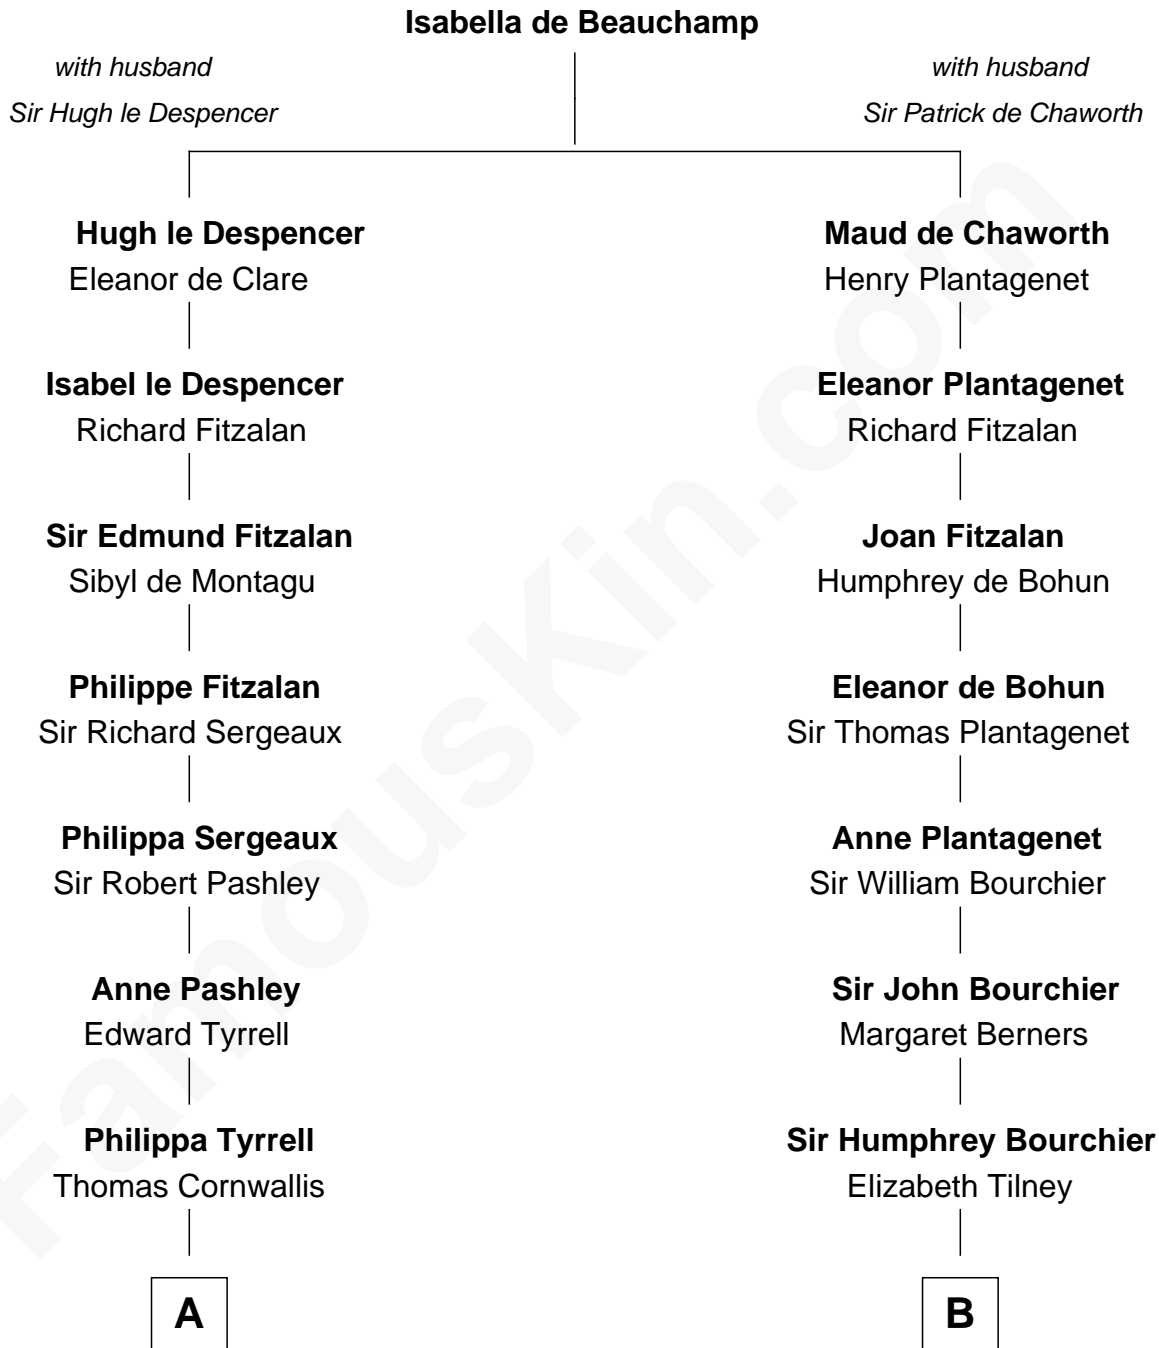

# FamousKin.com Relationship Chart of

**Susan B. Anthony**

*Women's Rights Advocate*

16th cousin 3 times removed of

**Robert Treat Paine**

*Signer of the Declaration of Independence*

**C**

—  
**Humphrey Anthony**

Hannah Lapham

—  
**Daniel Anthony**

Lucy Read

—  
**Susan B. Anthony**

*Women's Rights Advocate*

FamousKin.com