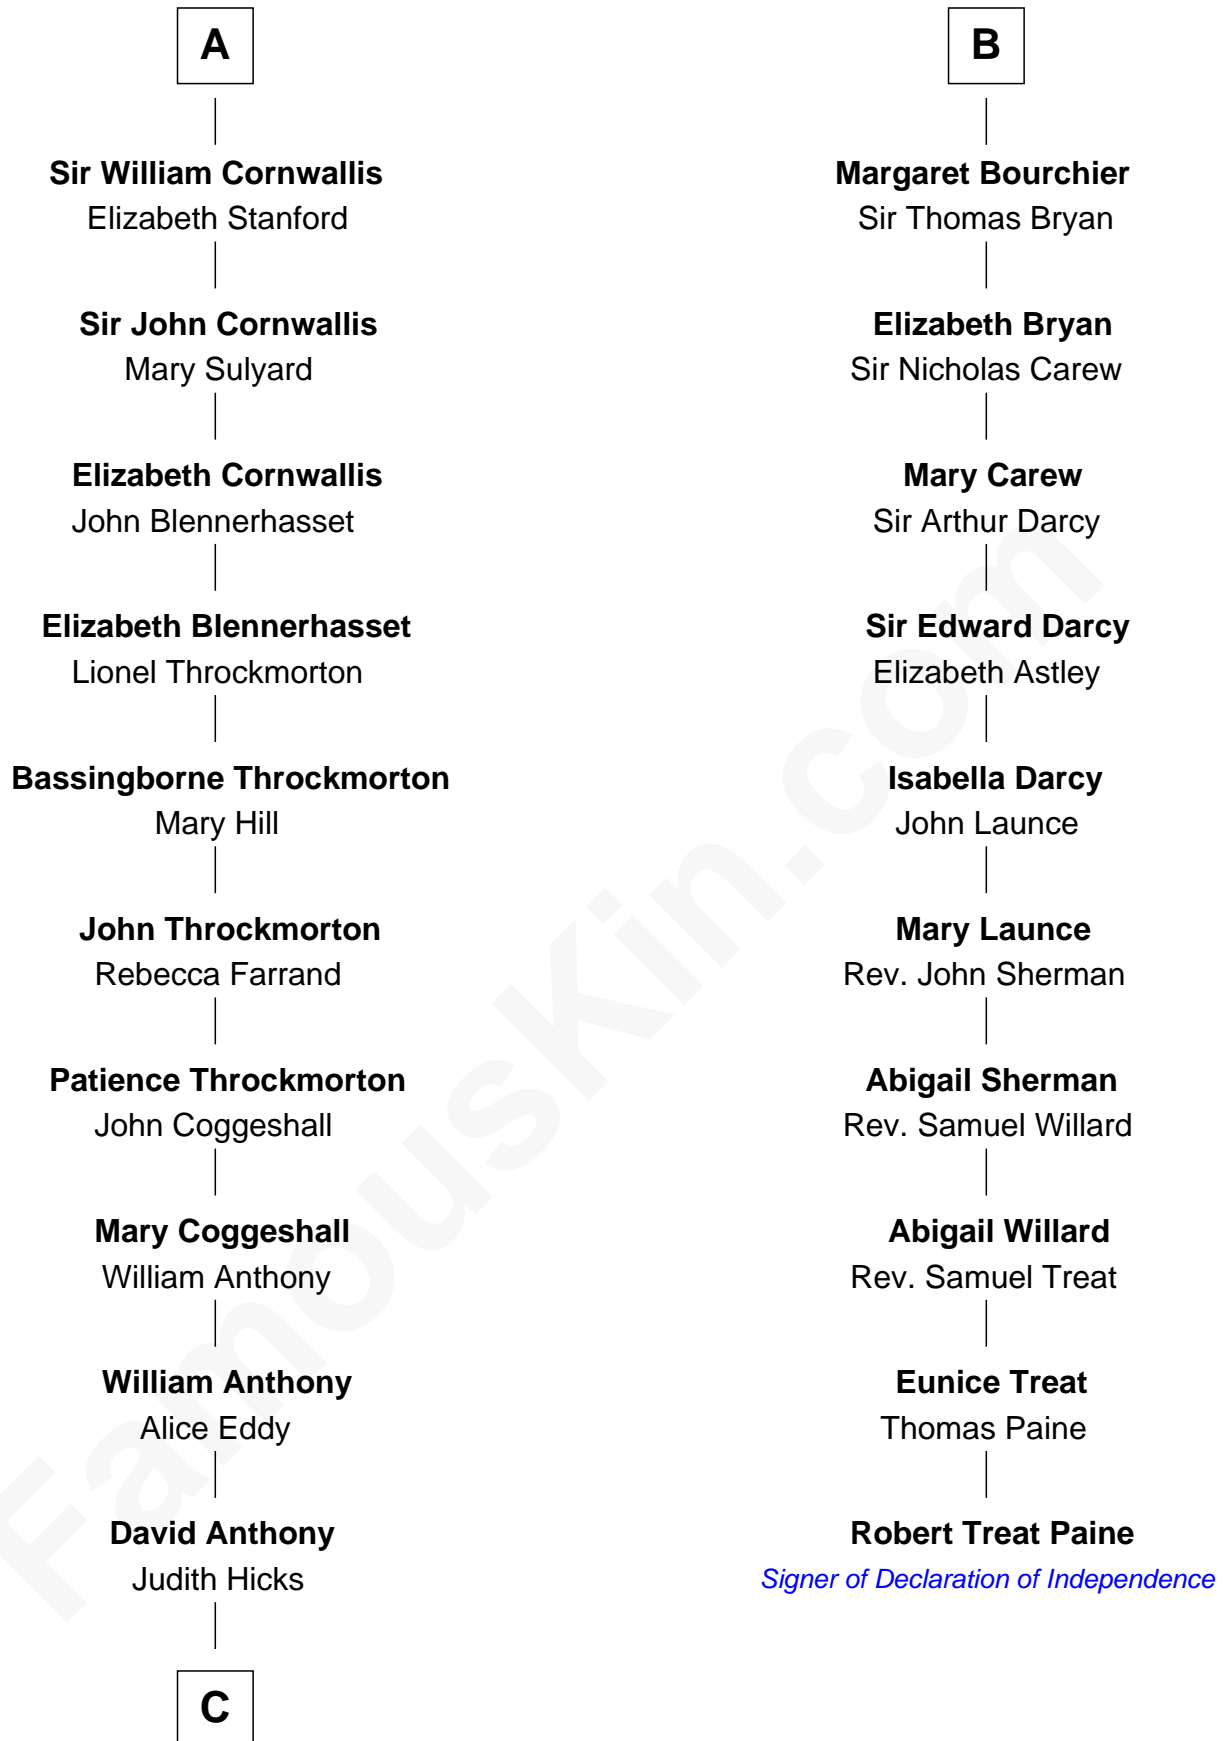

# FamousKin.com Relationship Chart of

**Susan B. Anthony**

*Women's Rights Advocate*

16th cousin 3 times removed of

**Robert Treat Paine**

*Signer of the Declaration of Independence*

**C**

—  
**Humphrey Anthony**

Hannah Lapham

—  
**Daniel Anthony**

Lucy Read

—  
**Susan B. Anthony**

*Women's Rights Advocate*

FamousKin.com