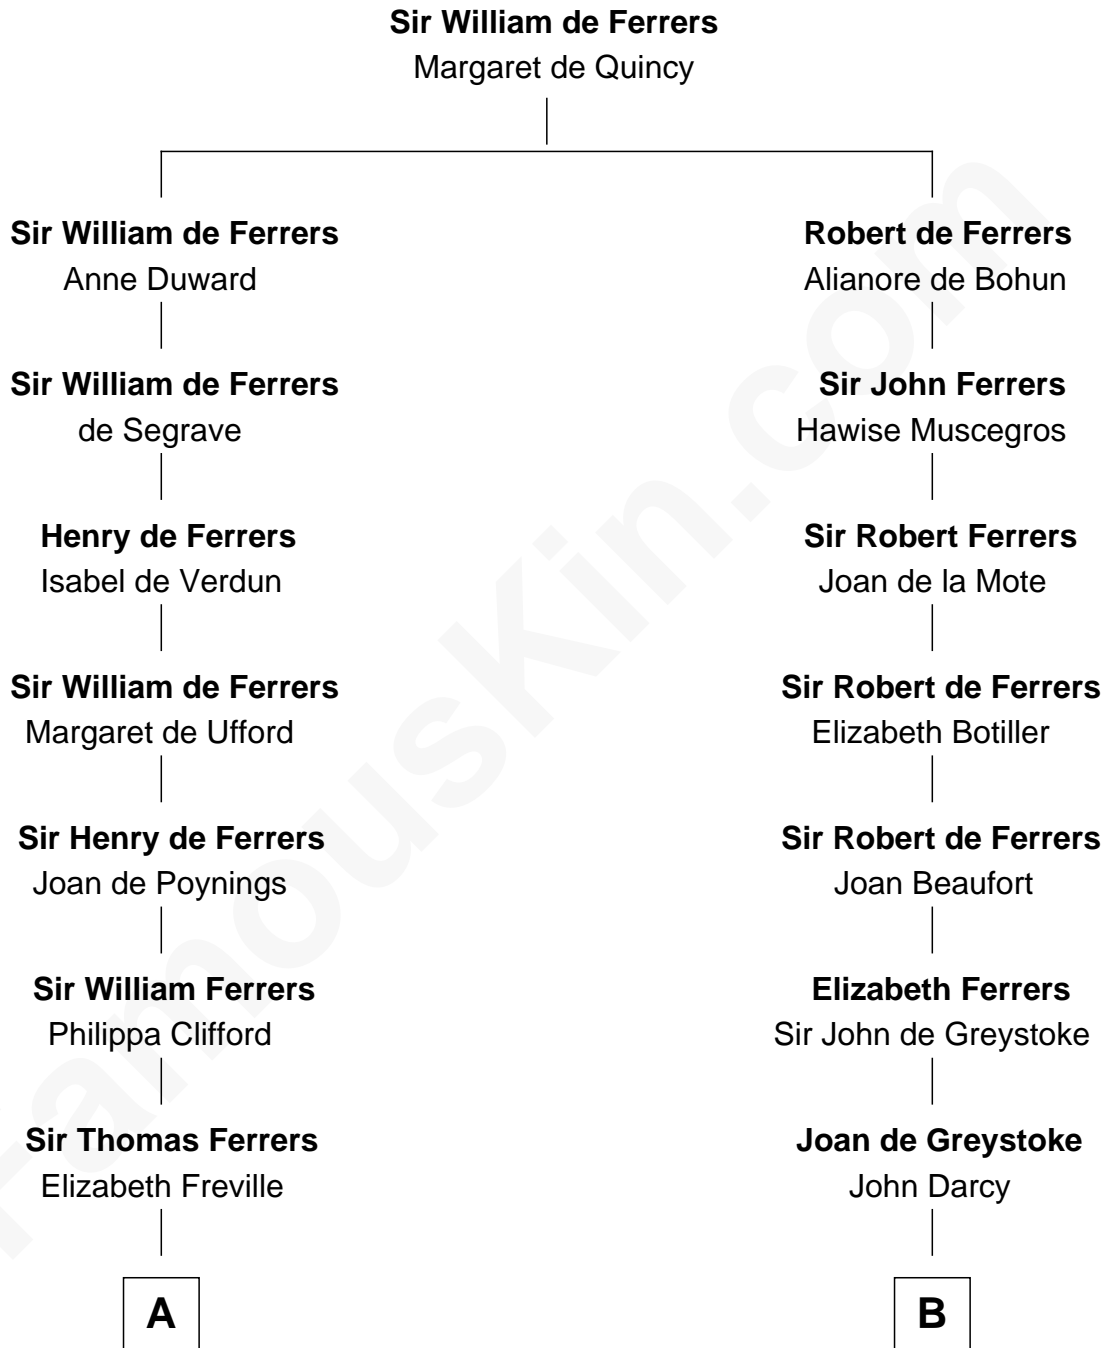

FamousKin.com Relationship Chart of

Susan B. Anthony

Women's Rights Advocate

17th cousin 2 times removed of

Robert Treat Paine

Signer of the Declaration of Independence

A

Sir Henry Ferrers
Margaret Heckstall

Elizabeth Ferrers
James Clerke

George Clerke
Elizabeth Wilsford

James Clerke
Mary Saxby

William Clerke
Mary Weston

Jeremiah Clarke
Frances Latham

Weston Clarke
Mary Easton

Anne Clarke
Thomas Hicks

Thomas Hicks
Judith Akin