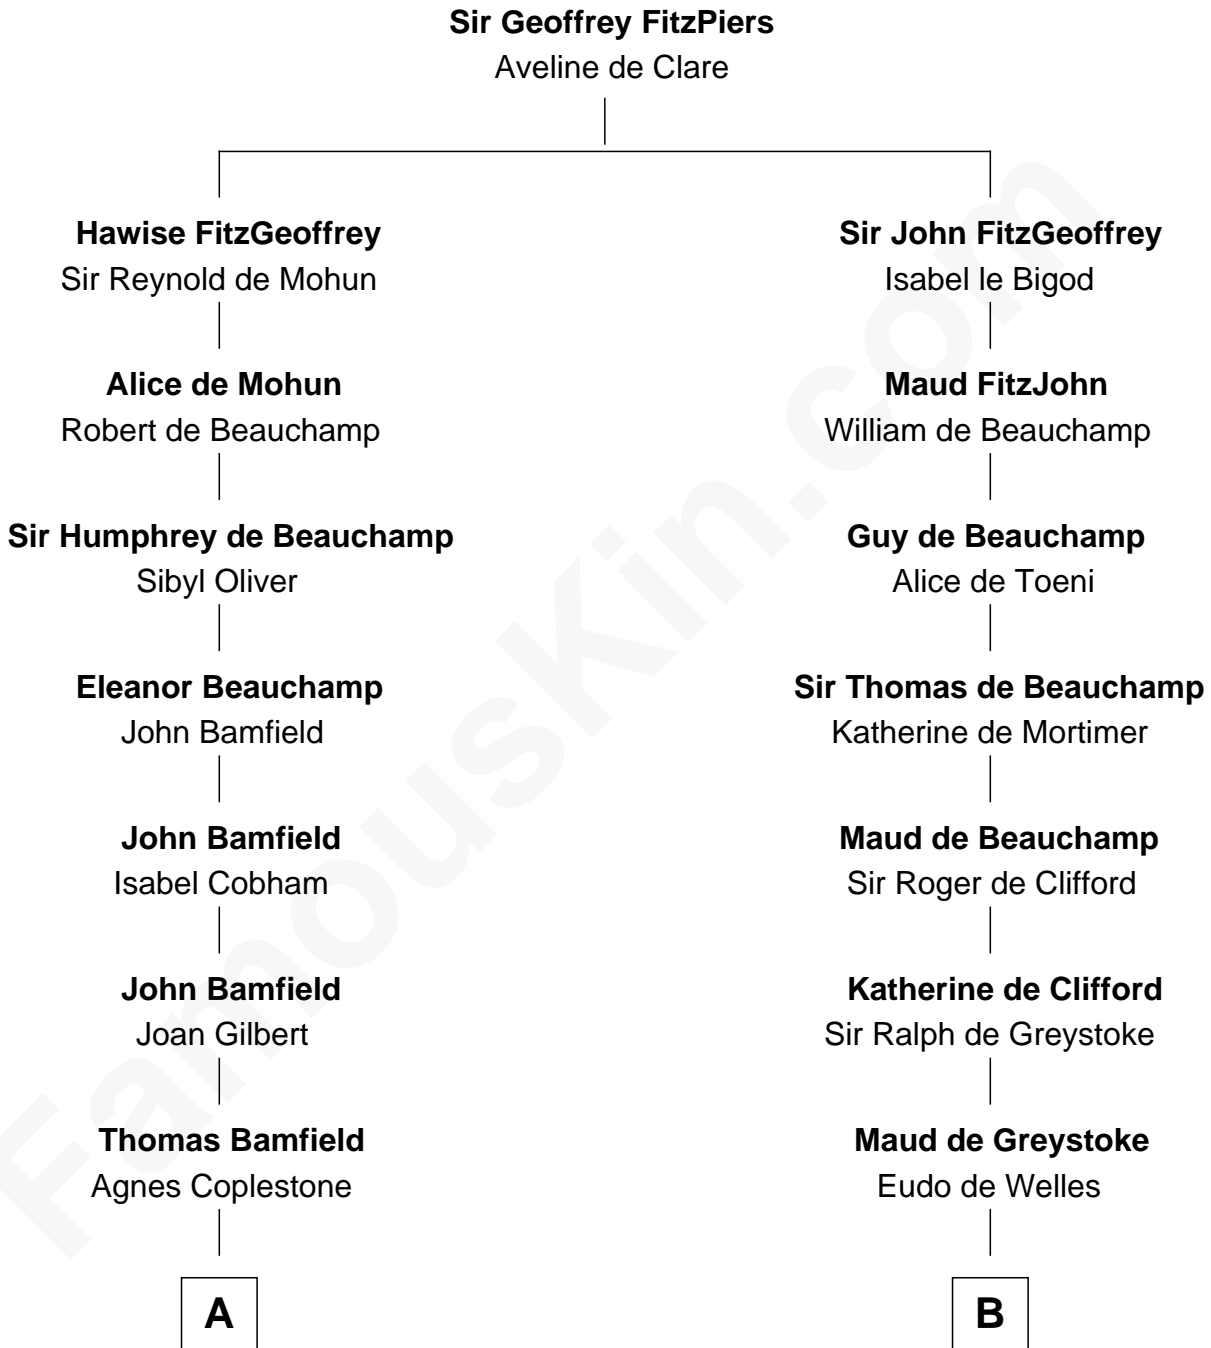

# FamousKin.com Relationship Chart of

**Susan B. Anthony**

*Women's Rights Advocate*

17th cousin 4 times removed of

**Thomas Nelson**

*Signer of the Declaration of Independence*

**C**

—  
**Mindwell Stone**  
Ebenezer Woodward

—  
**Mary Woodward**  
Jonathan Richardson

—  
**Susannah Richardson**  
Daniel Read

—  
**Lucy Read**  
Daniel Anthony

—  
**Susan B. Anthony**  
*Women's Rights Advocate*

FamousKin.com