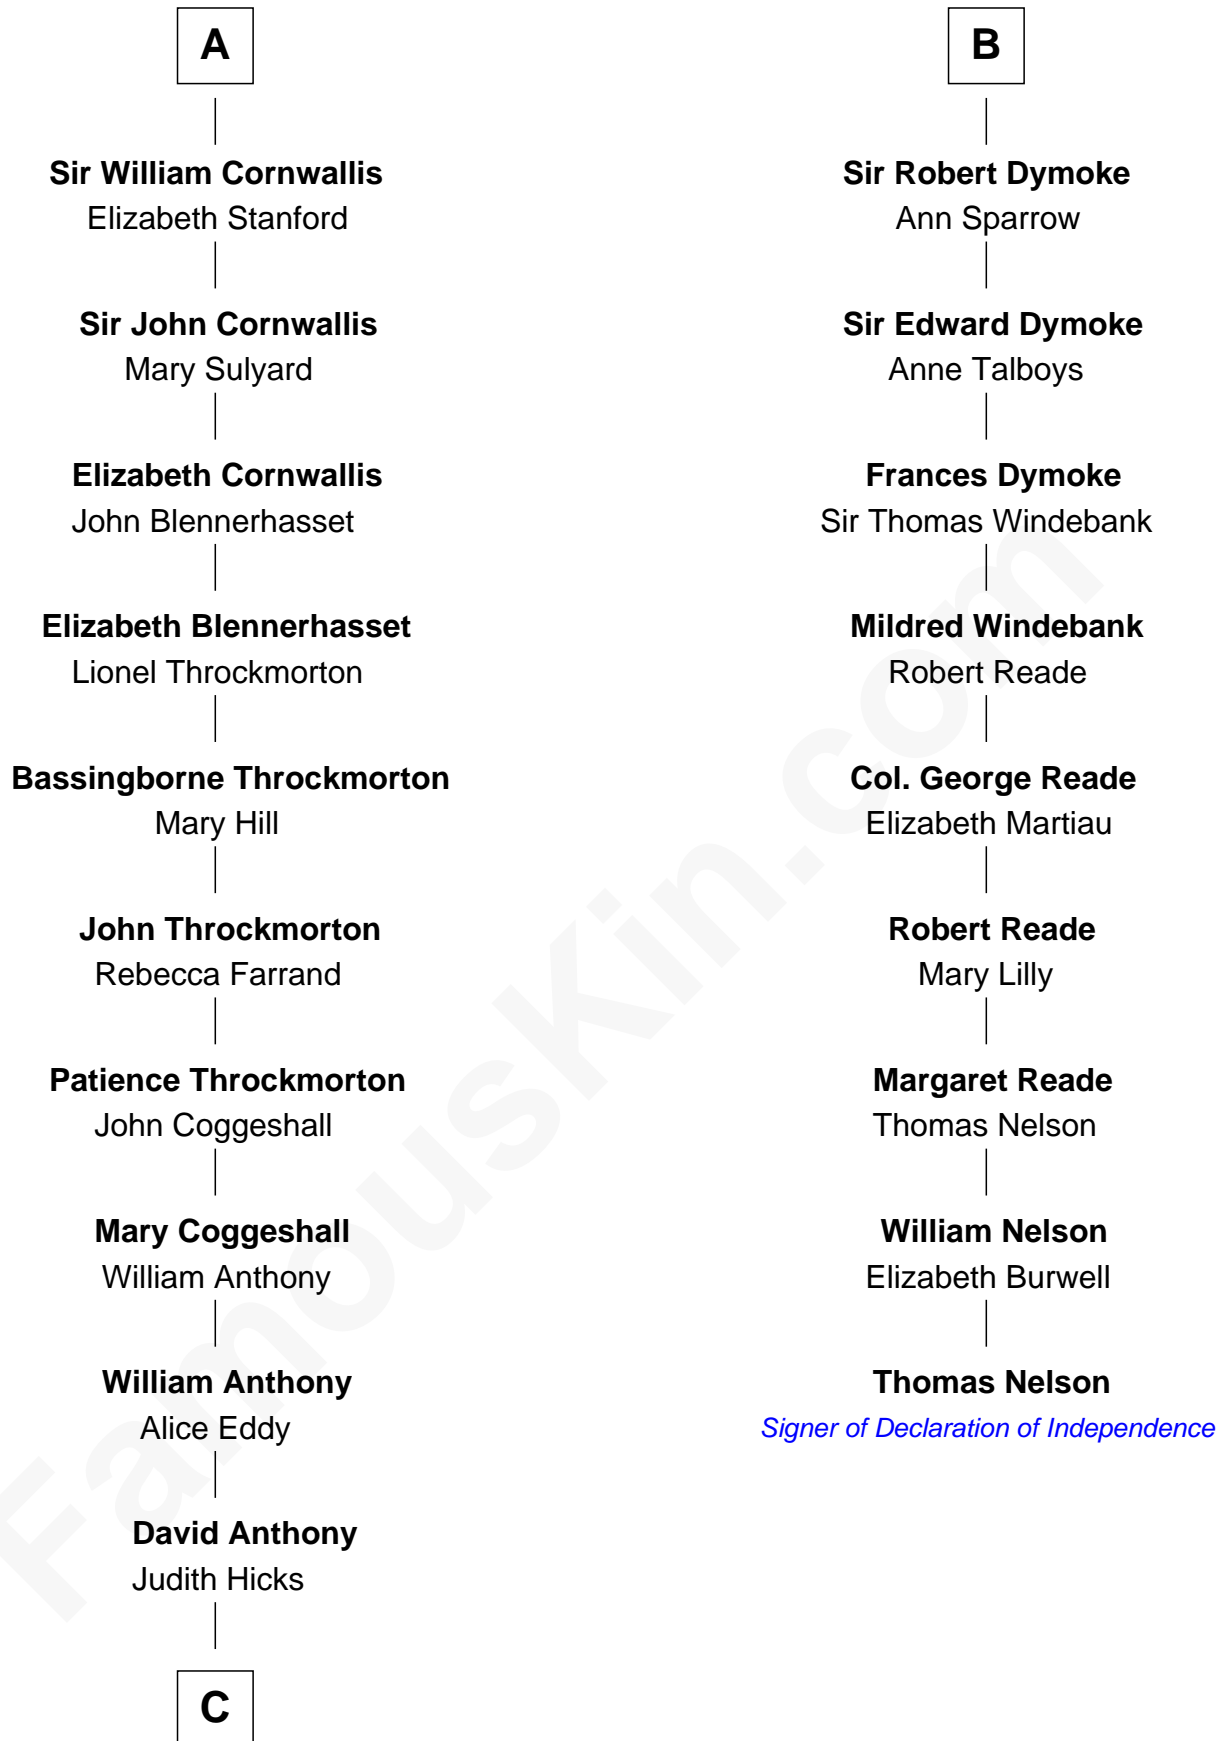

FamousKin.com Relationship Chart of

Susan B. Anthony

Women's Rights Advocate

15th cousin 4 times removed of

Thomas Nelson

Signer of the Declaration of Independence

Isabella de Beauchamp

with husband
Sir Hugh le Despencer

Joan de Waterton

Philippa Tyrrell

Thomas Cornwallis

Margaret de Welles

Sir Thomas Dymoke

A

B

C

—
Humphrey Anthony

Hannah Lapham

—
Daniel Anthony

Lucy Read

—
Susan B. Anthony

Women's Rights Advocate

FamousKin.com