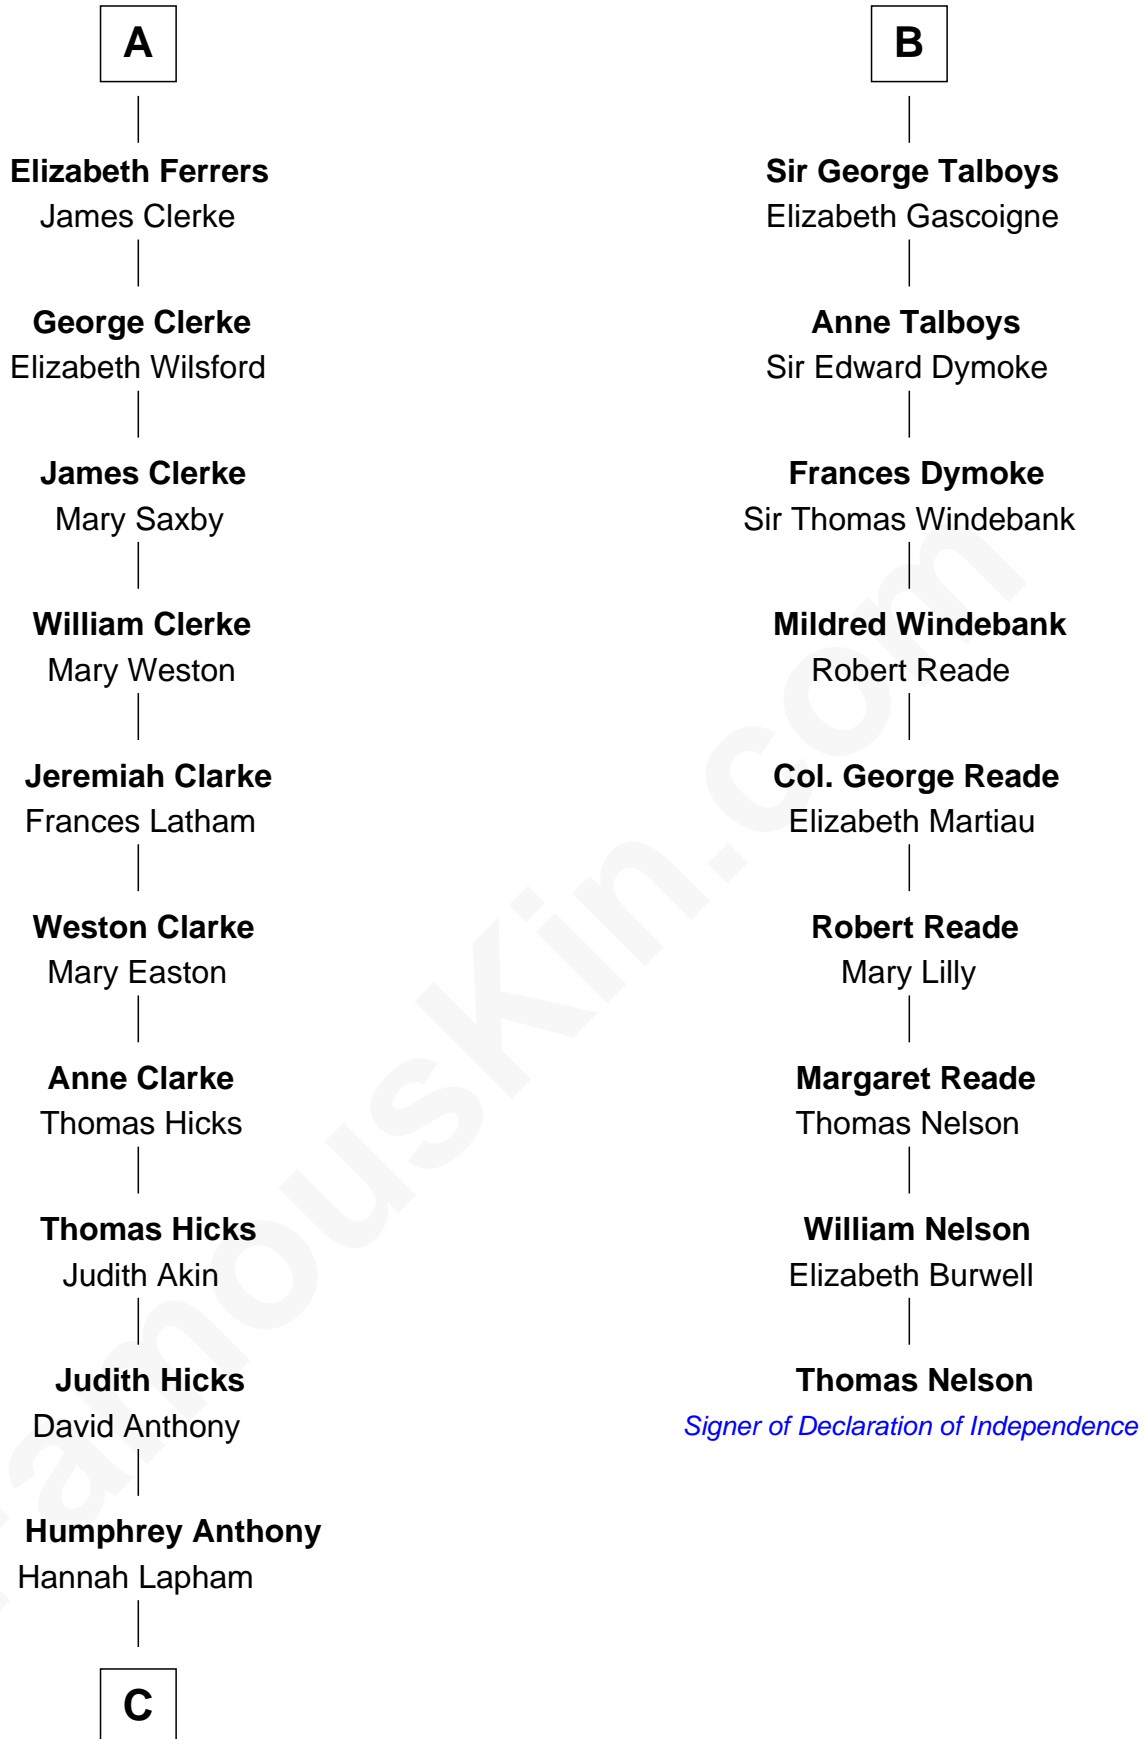

# FamousKin.com Relationship Chart of

**Susan B. Anthony**

*Women's Rights Advocate*

15th cousin 3 times removed of

**Thomas Nelson**

*Signer of the Declaration of Independence*

**Sir Gilbert de Clare**

Joan of Acre

**Sir Thomas Ferrers**  
Elizabeth Freville

**Sir Henry Ferrers**  
Margaret Heckstall

**A**

**Margaret de Clare**  
Hugh de Audley

**Margaret de Audley**  
Ralph de Stafford

**Beatrice de Stafford**  
Thomas de Ros

**Margaret de Ros**  
Sir Reynold Grey

**Margaret Grey**  
Sir William Bonville

**Elizabeth Bonville**  
William Talboys

**Sir Robert Talboys**  
Elizabeth Heron

**B**

**C**

—  
**Daniel Anthony**

Lucy Read