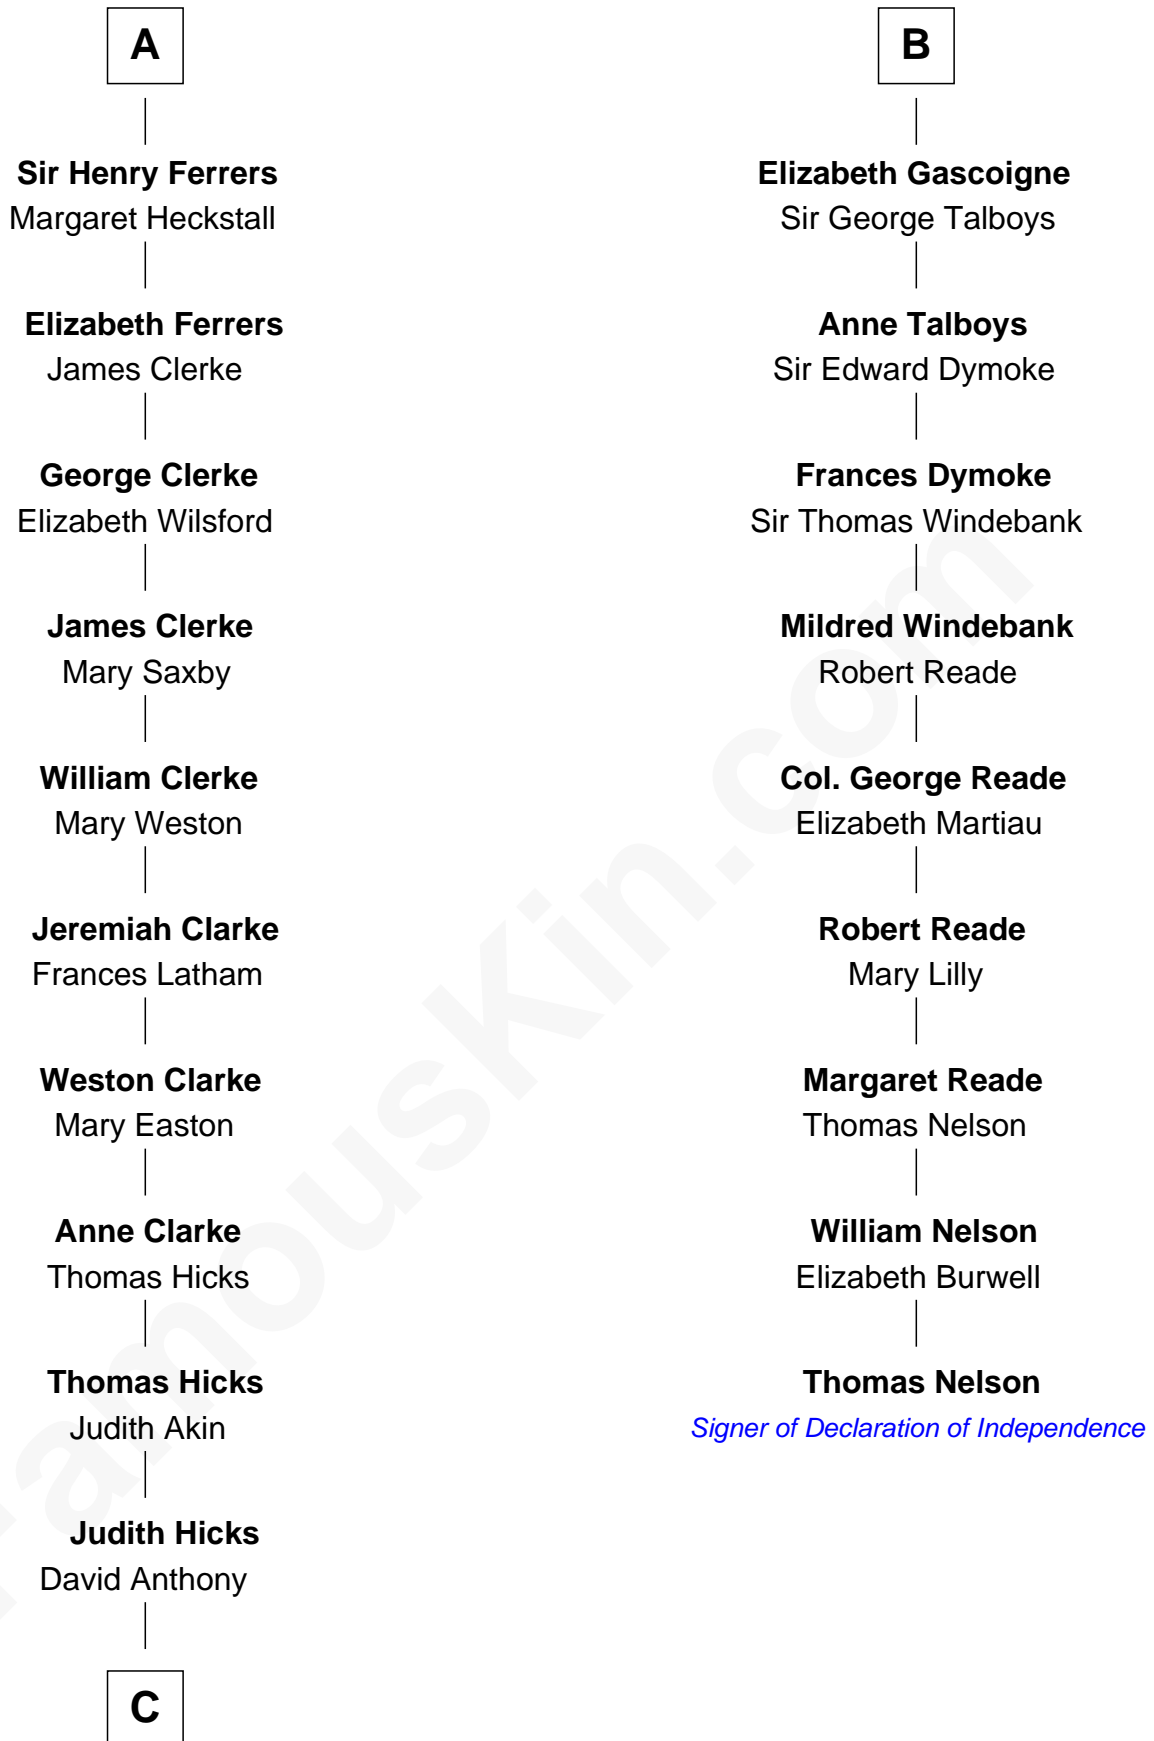

# FamousKin.com Relationship Chart of

**Susan B. Anthony**

*Women's Rights Advocate*

15th cousin 4 times removed of

**Thomas Nelson**

*Signer of the Declaration of Independence*

**C**

—  
**Humphrey Anthony**

Hannah Lapham

—  
**Daniel Anthony**

Lucy Read

—  
**Susan B. Anthony**

*Women's Rights Advocate*

FamousKin.com