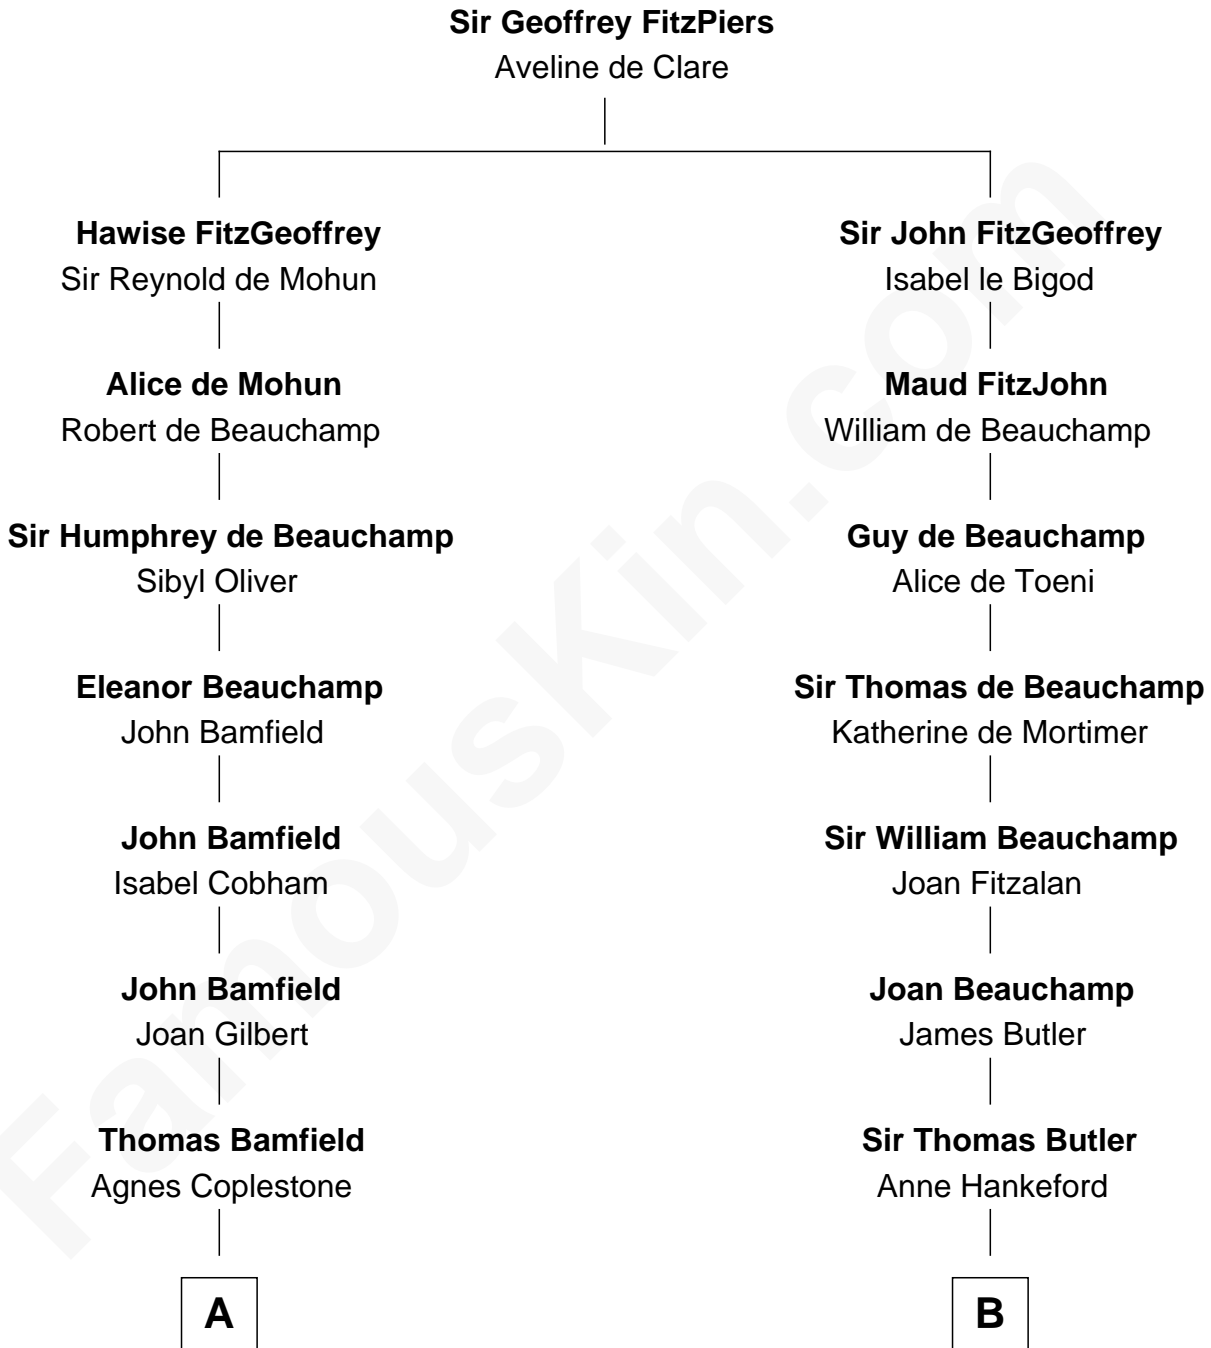

# FamousKin.com Relationship Chart of

**Susan B. Anthony**

*Women's Rights Advocate*

17th cousin 4 times removed of

**William Floyd**

*Signer of the Declaration of Independence*

**C**

—  
**Mindwell Stone**

Ebenezer Woodward

—  
**Mary Woodward**

Jonathan Richardson

—  
**Susannah Richardson**

Daniel Read

—  
**Lucy Read**

Daniel Anthony

—  
**Susan B. Anthony**