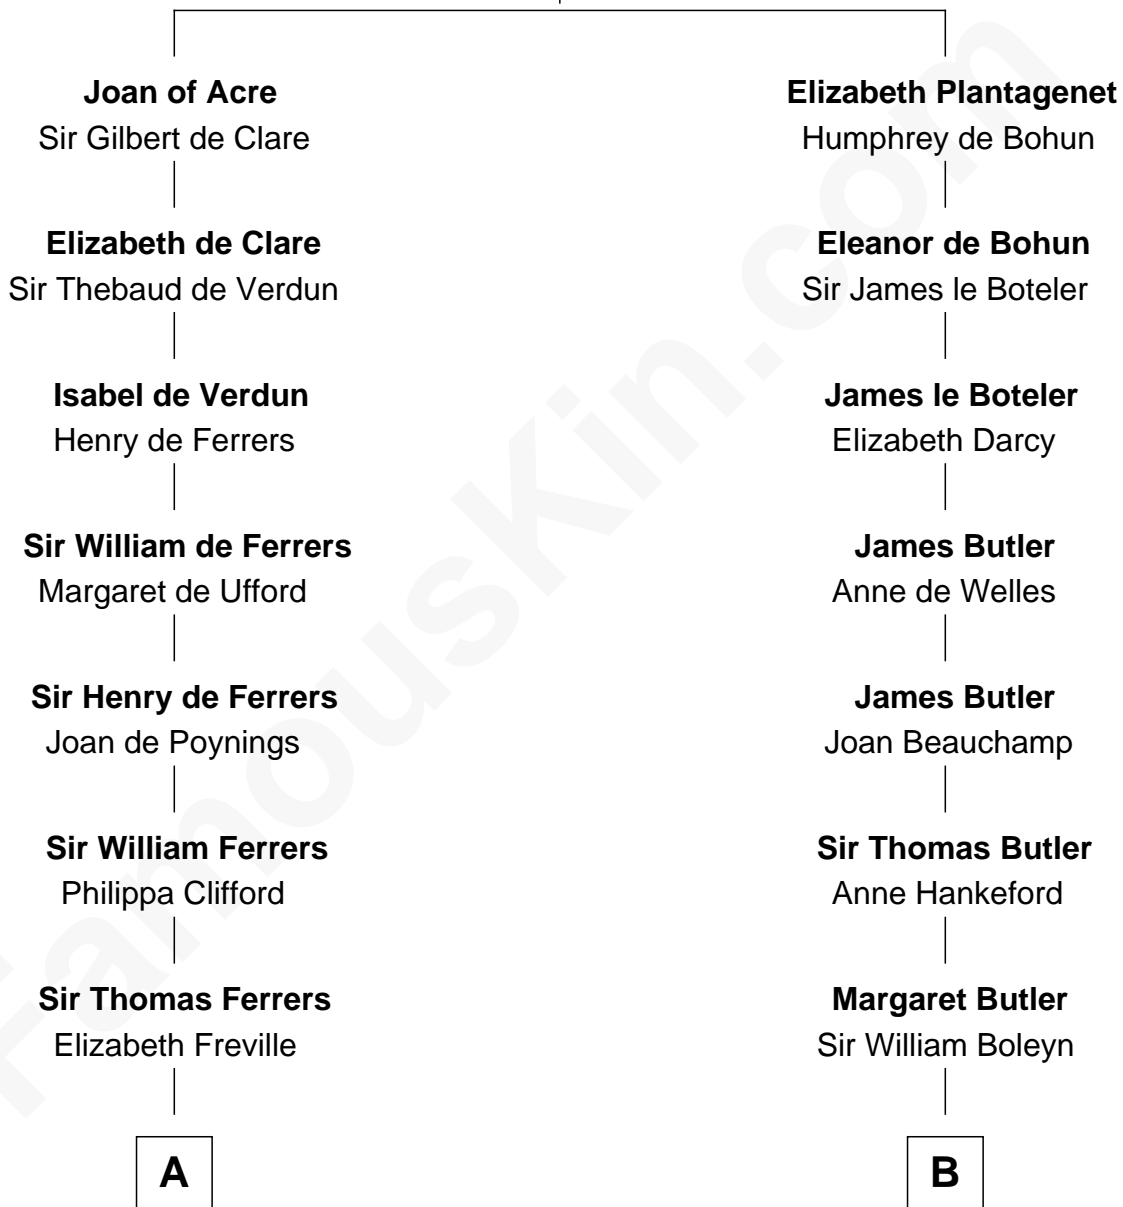

FamousKin.com Relationship Chart of

Susan B. Anthony

Women's Rights Advocate

16th cousin 3 times removed of

William Floyd

Signer of the Declaration of Independence

King Edward I
Eleanor of Castile

C

—
Humphrey Anthony

Hannah Lapham

—
Daniel Anthony

Lucy Read

—
Susan B. Anthony

Women's Rights Advocate

FamousKin.com