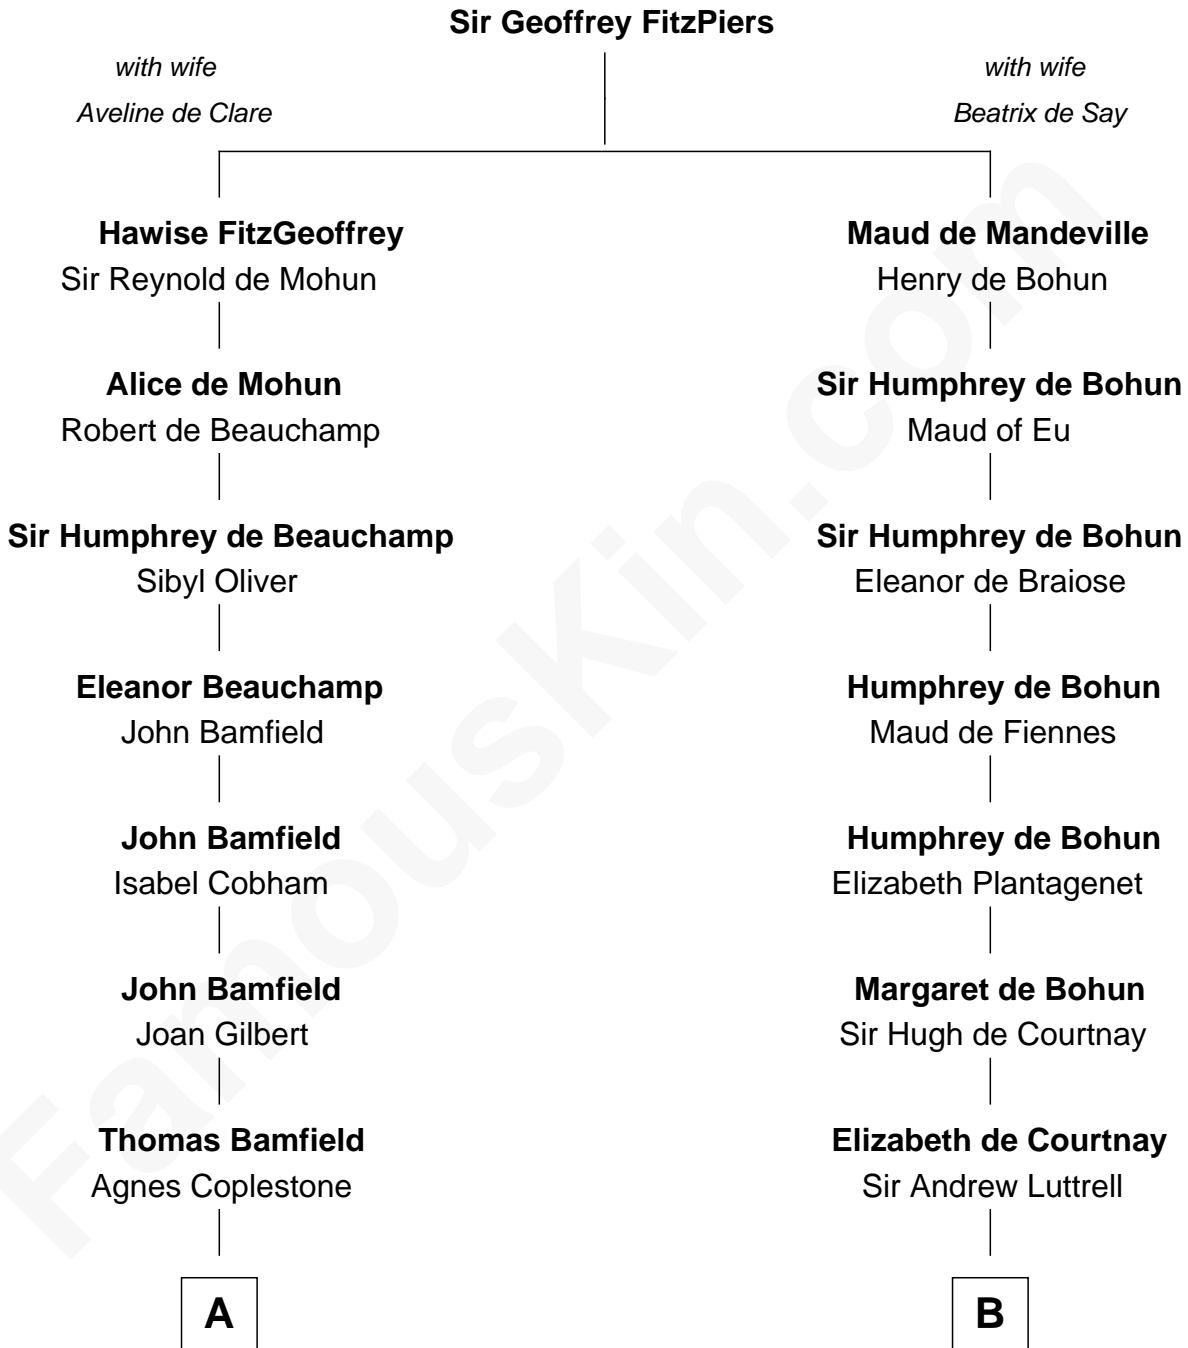

FamousKin.com Relationship Chart of

Susan B. Anthony

Women's Rights Advocate

19th cousin 2 times removed of

General William Whipple

Signer of the Declaration of Independence

C

Mindwell Stone
Ebenezer Woodward

Mary Woodward
Jonathan Richardson

Susannah Richardson
Daniel Read

Lucy Read
Daniel Anthony

Susan B. Anthony
Women's Rights Advocate

D

Joanna Appleton
Matthew Whipple

William Whipple
Mary Cutts

General William Whipple
Signer of Declaration of Independence