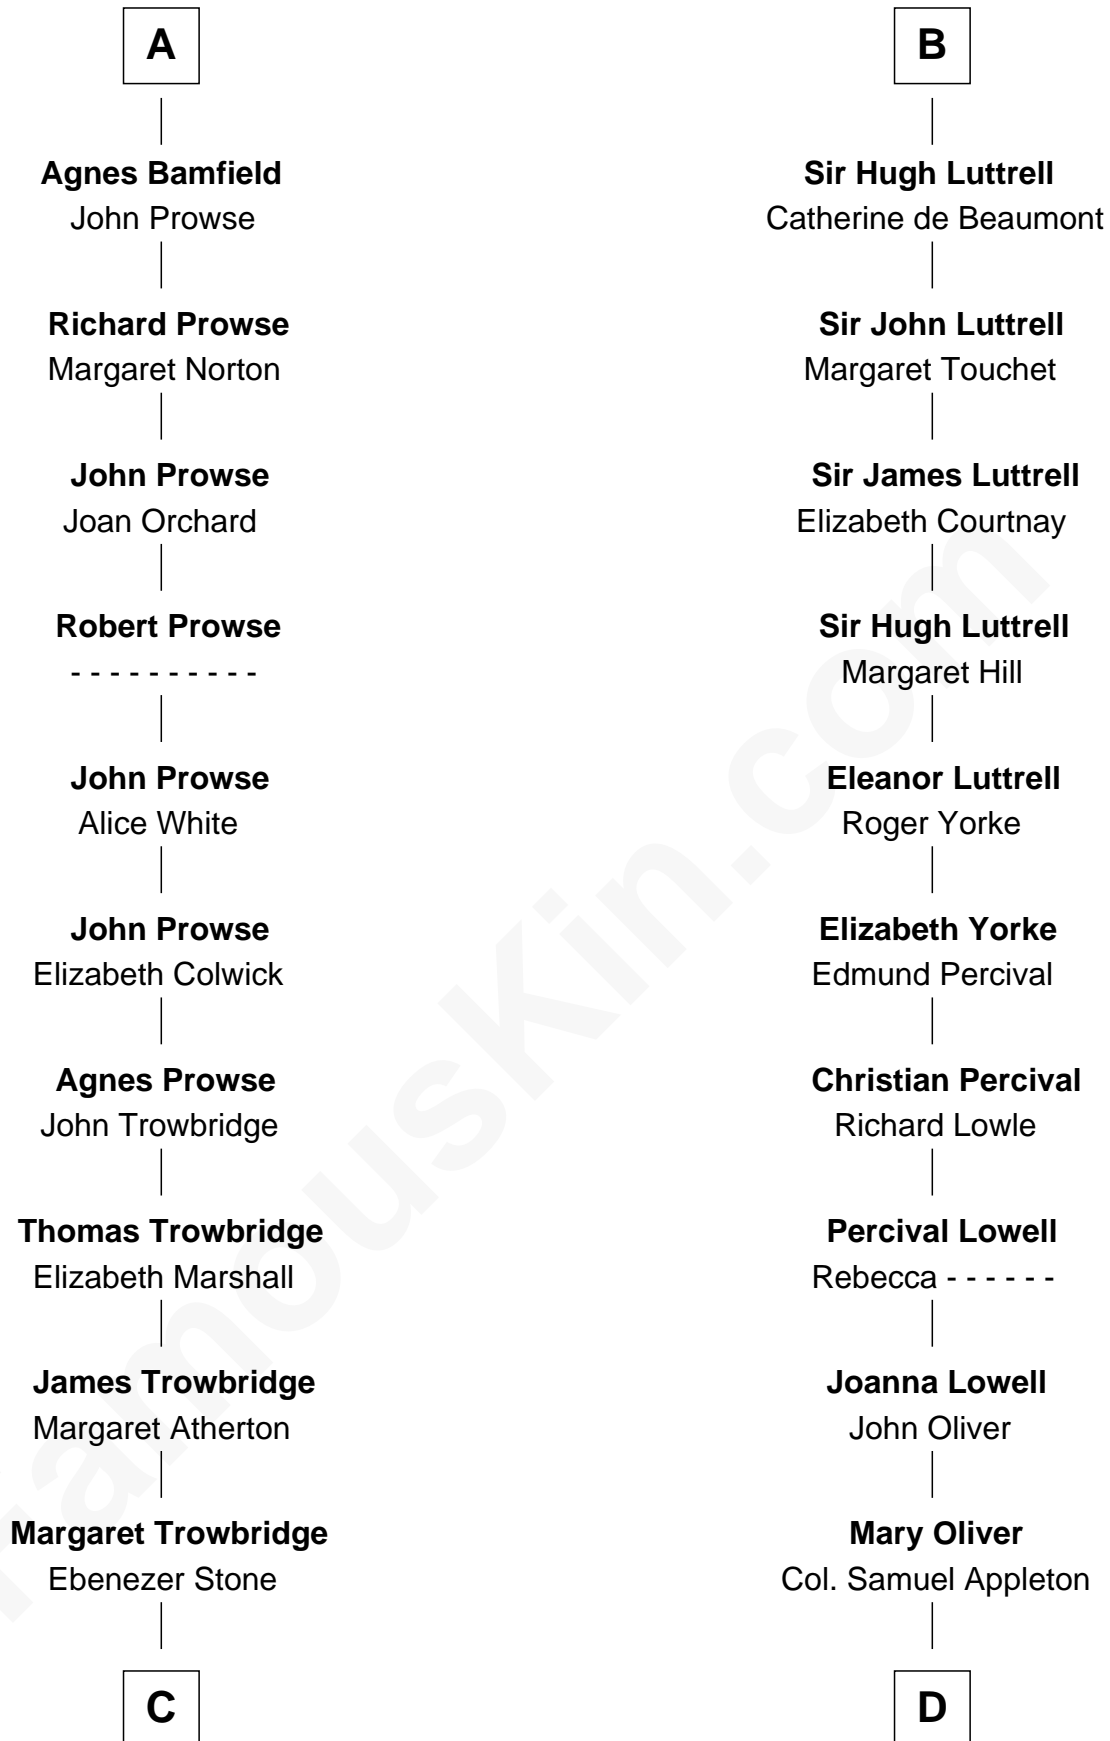

FamousKin.com Relationship Chart of

Susan B. Anthony

Women's Rights Advocate

19th cousin 2 times removed of

General William Whipple

Signer of the Declaration of Independence

C

Mindwell Stone
Ebenezer Woodward

Mary Woodward
Jonathan Richardson

Susannah Richardson
Daniel Read

Lucy Read
Daniel Anthony

Susan B. Anthony
Women's Rights Advocate

D

Joanna Appleton
Matthew Whipple

William Whipple
Mary Cutts

General William Whipple
Signer of Declaration of Independence