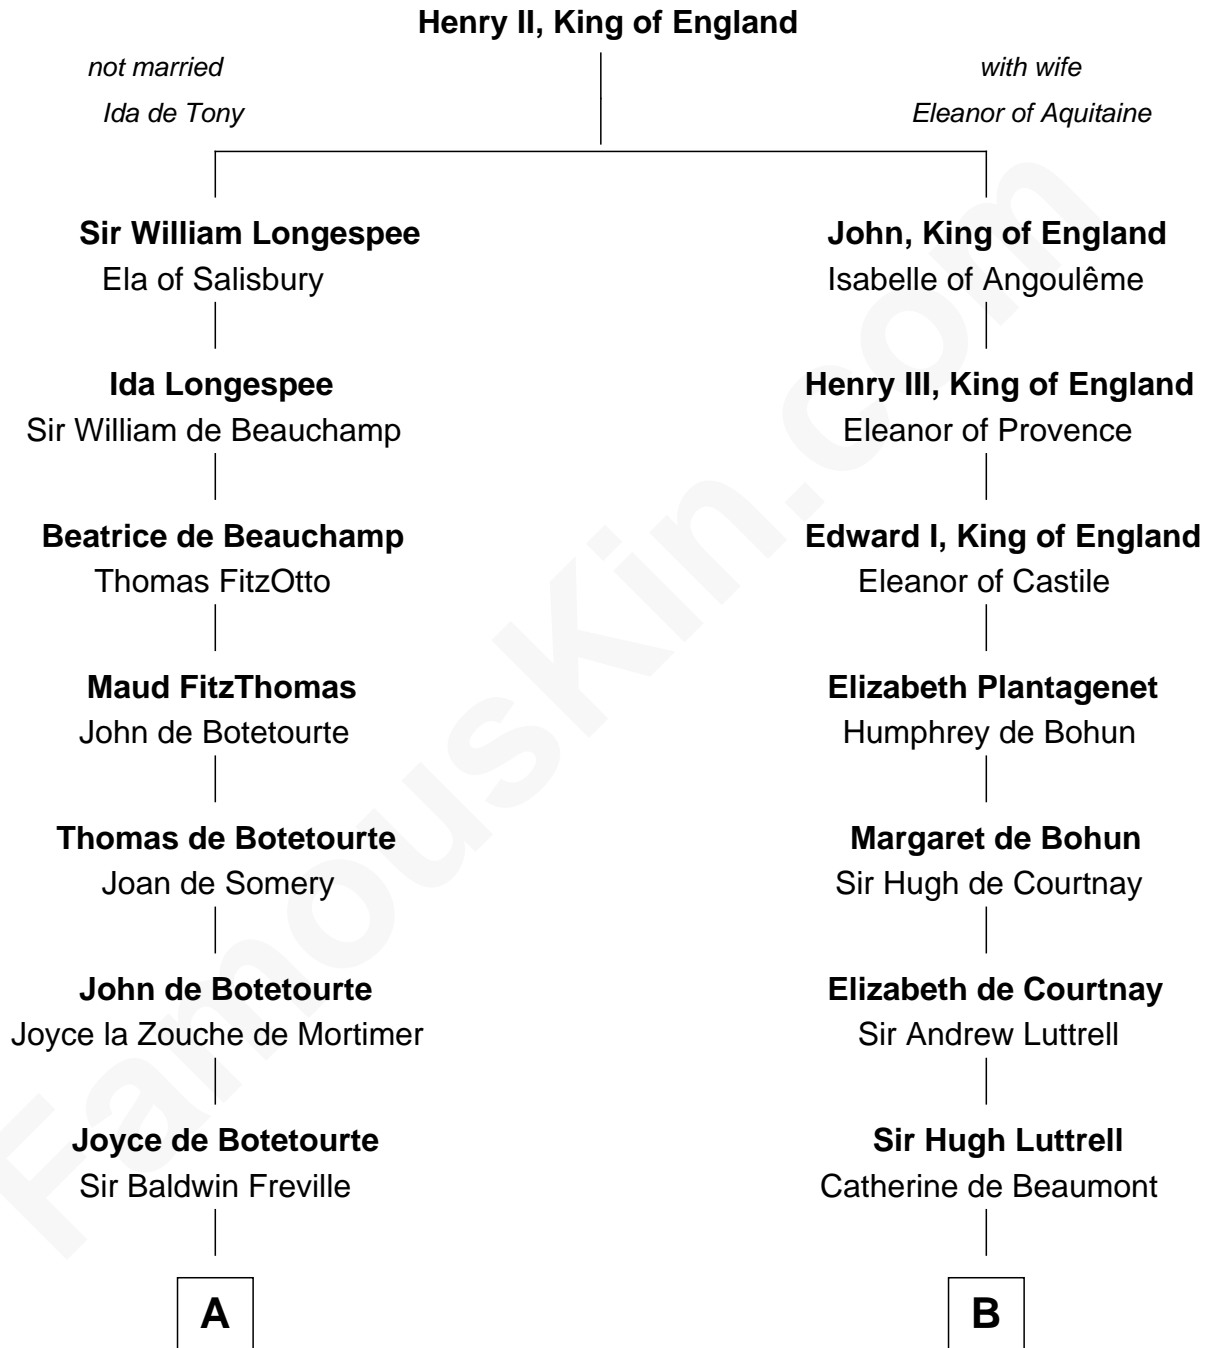

FamousKin.com

Relationship Chart of

Susan B. Anthony

Women's Rights Advocate

18th cousin 3 times removed of

General William Whipple

Signer of the Declaration of Independence

C

Thomas Hicks
Judith Akin

Judith Hicks
David Anthony

Humphrey Anthony
Hannah Lapham

Daniel Anthony
Lucy Read

Susan B. Anthony
Women's Rights Advocate

D

William Whipple
Mary Cutts

General William Whipple
Signer of Declaration of Independence