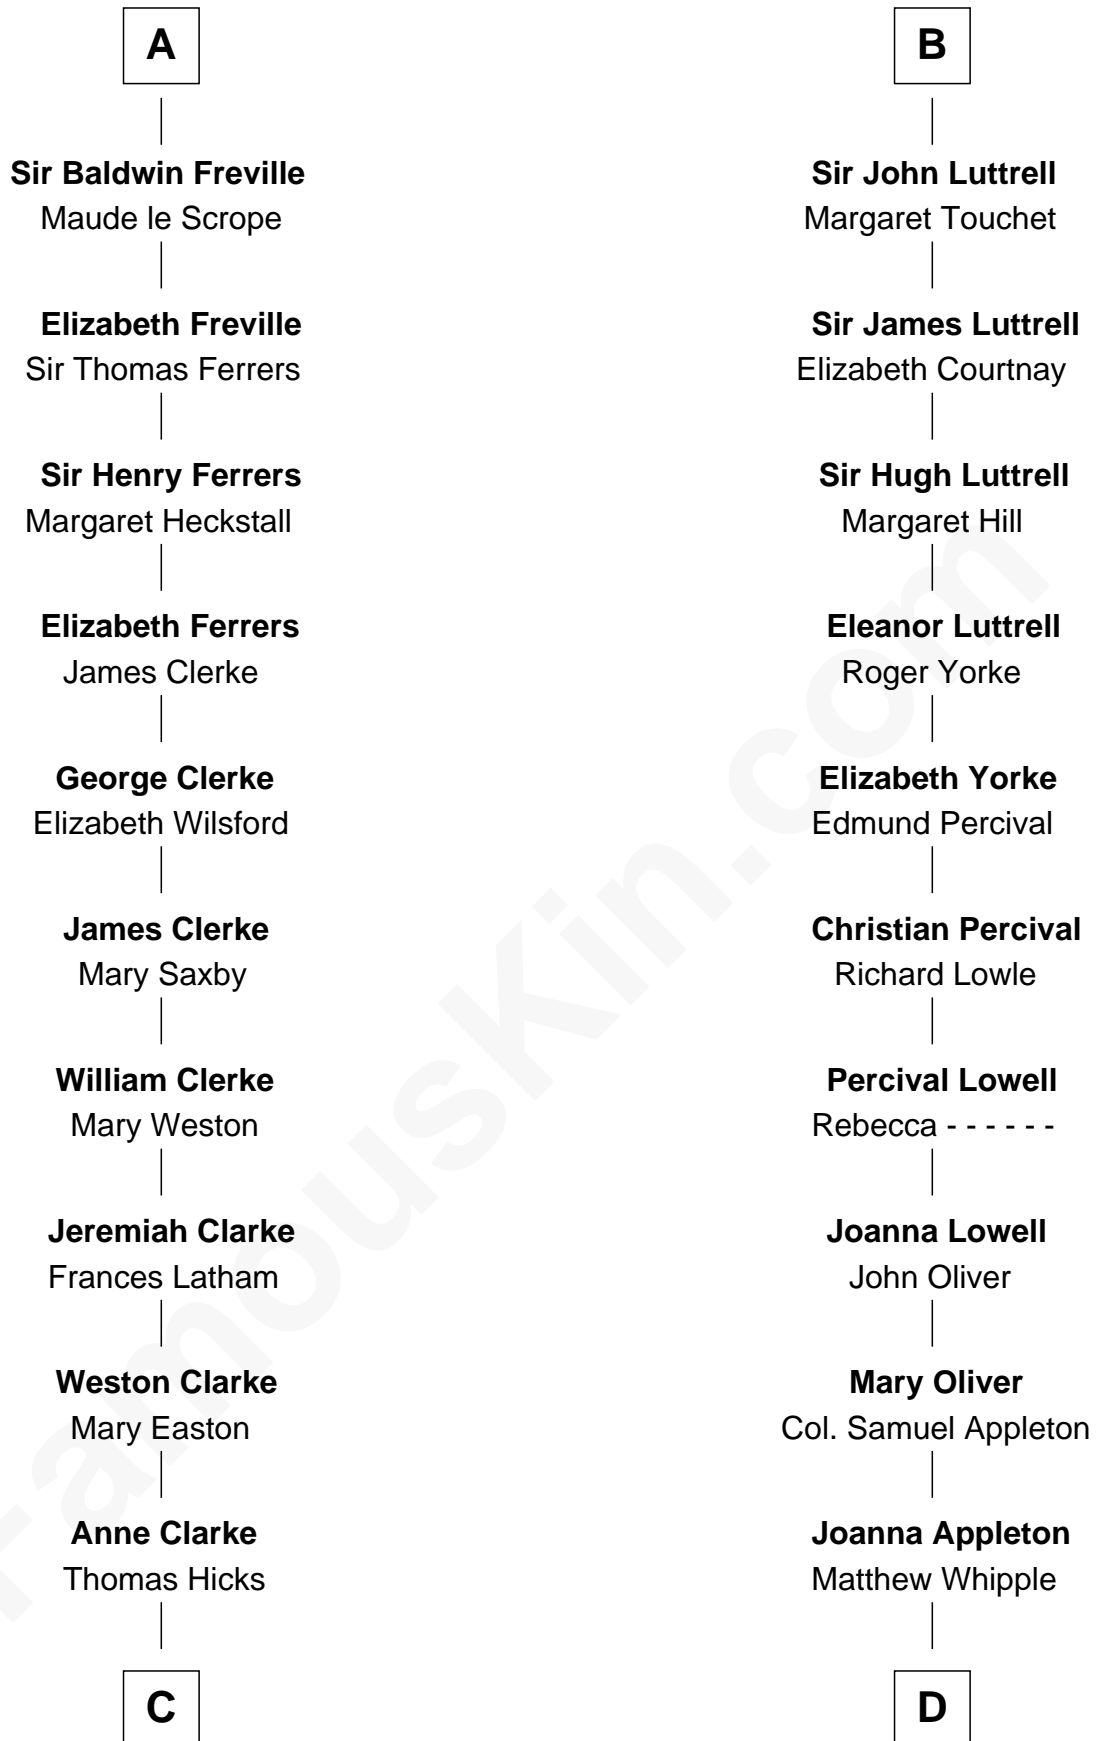

FamousKin.com

Relationship Chart of

Susan B. Anthony

Women's Rights Advocate

18th cousin 3 times removed of

General William Whipple

Signer of the Declaration of Independence

C

Thomas Hicks
Judith Akin

Judith Hicks
David Anthony

Humphrey Anthony
Hannah Lapham

Daniel Anthony
Lucy Read

Susan B. Anthony
Women's Rights Advocate

D

William Whipple
Mary Cutts

General William Whipple
Signer of Declaration of Independence