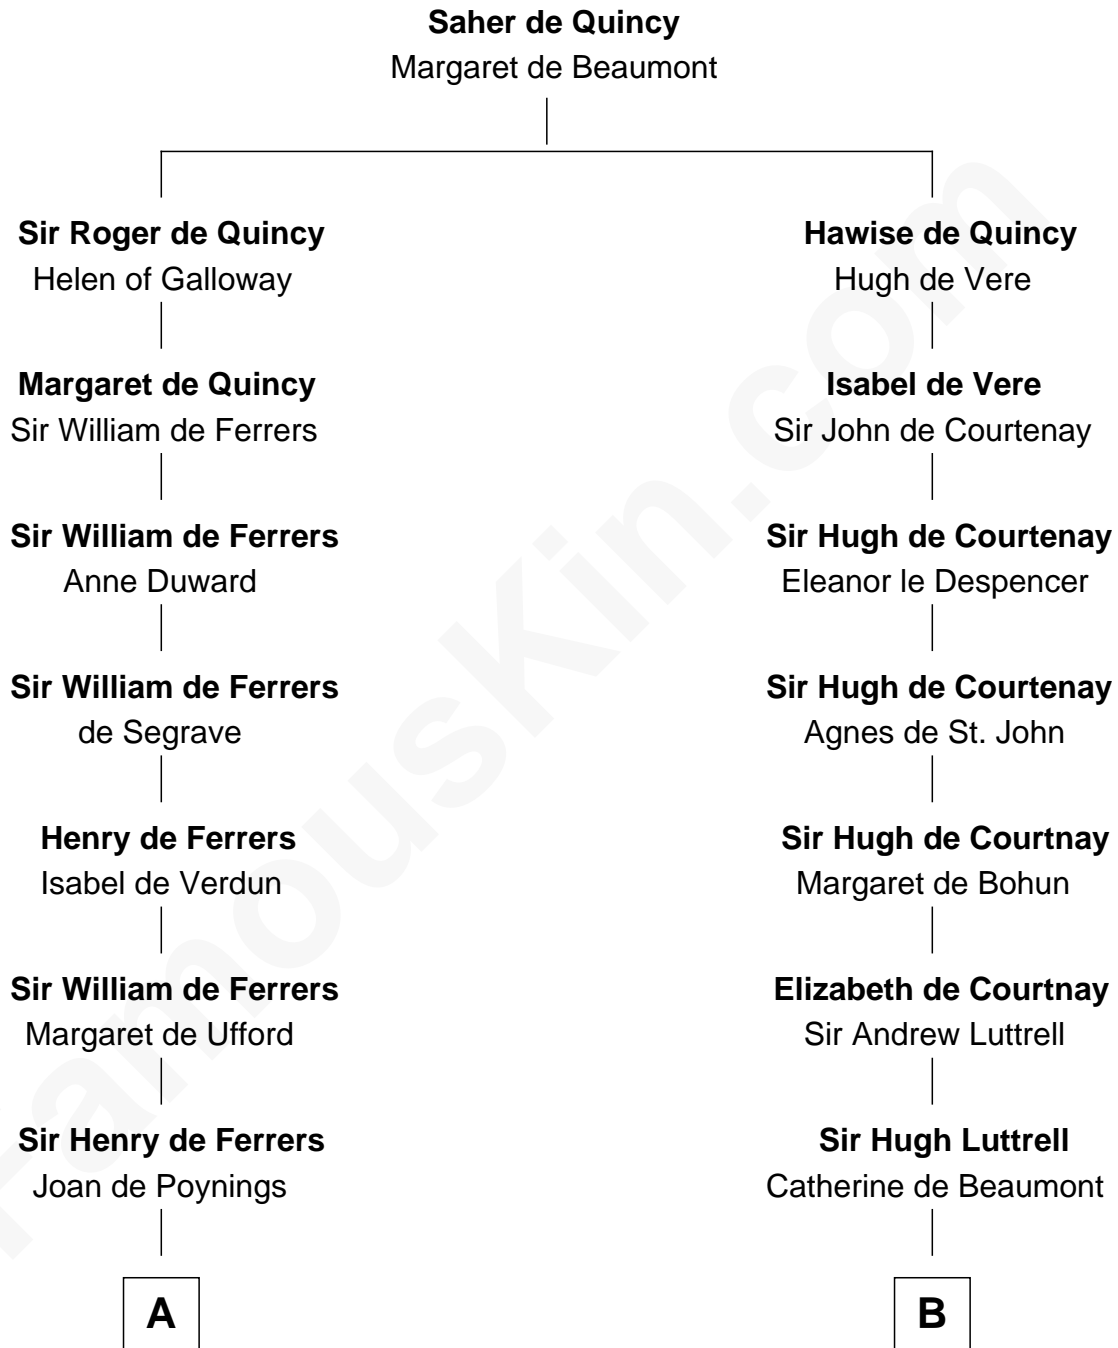

FamousKin.com

Relationship Chart of

Susan B. Anthony

Women's Rights Advocate

18th cousin 3 times removed of

General William Whipple

Signer of the Declaration of Independence

C

Thomas Hicks
Judith Akin

Judith Hicks
David Anthony

Humphrey Anthony
Hannah Lapham

Daniel Anthony
Lucy Read

Susan B. Anthony
Women's Rights Advocate

D

William Whipple
Mary Cutts

General William Whipple
Signer of Declaration of Independence