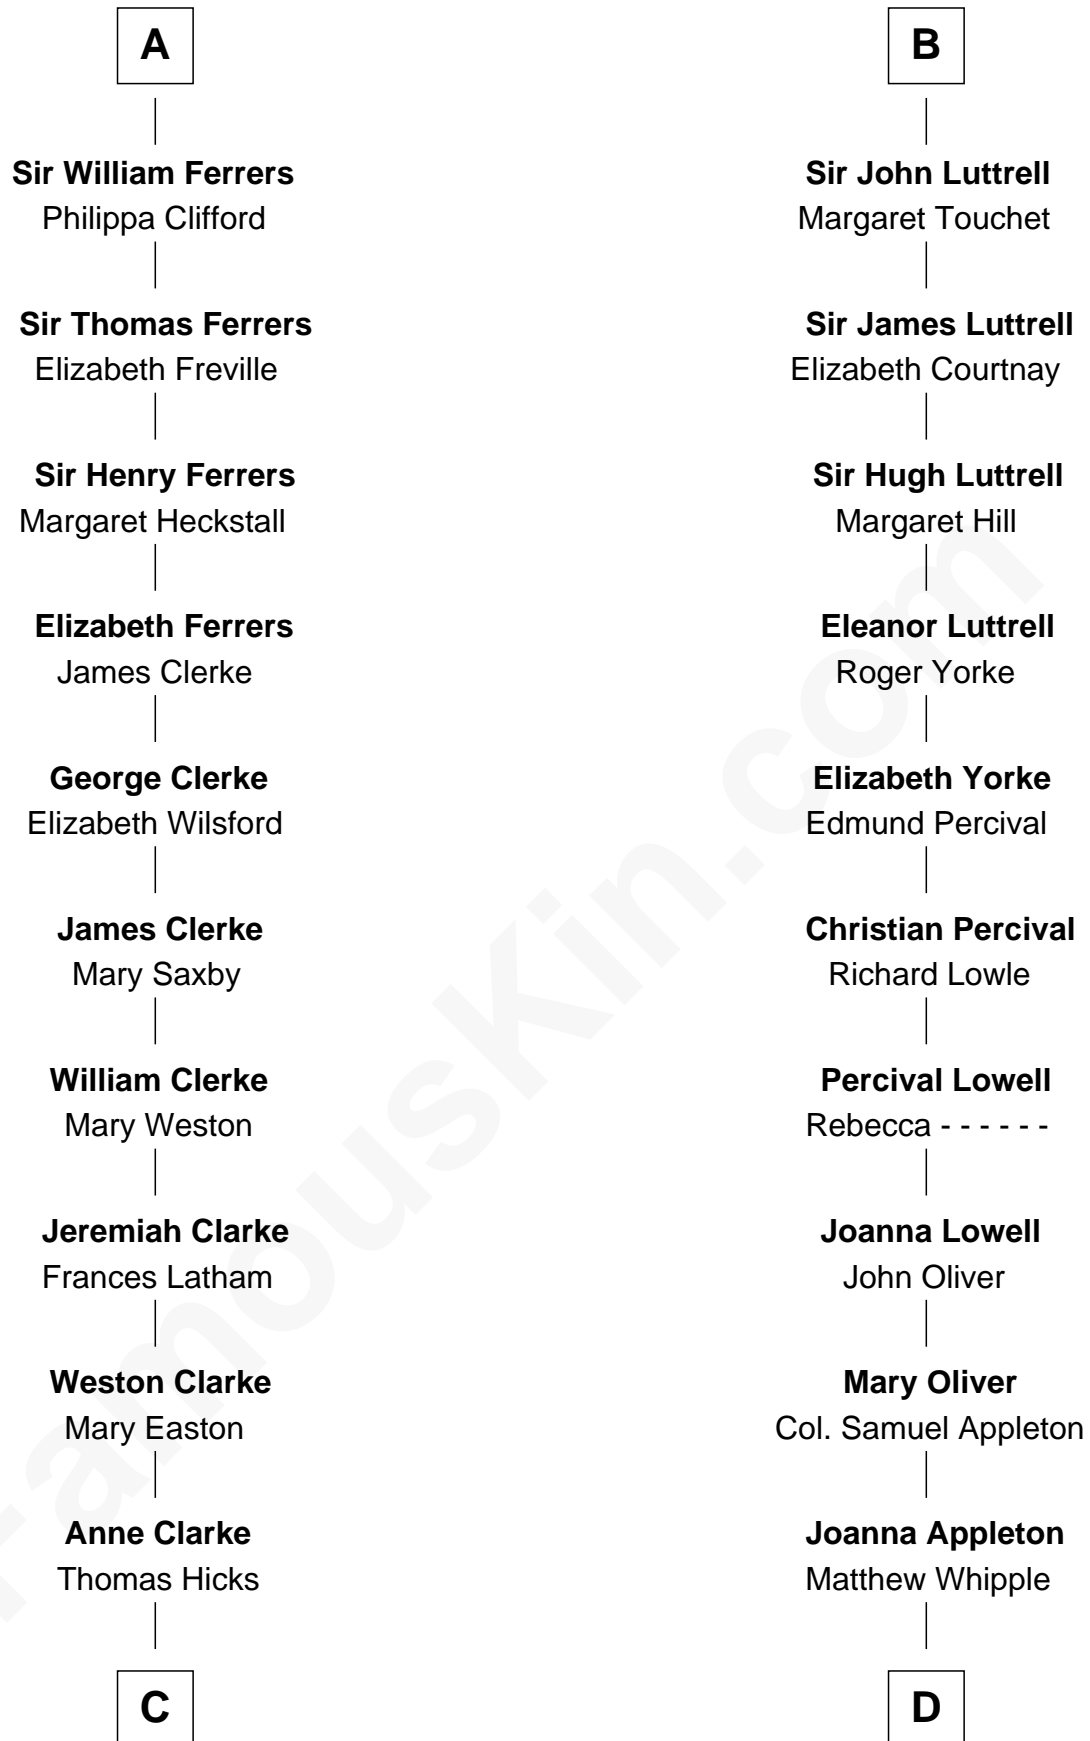

FamousKin.com

Relationship Chart of

Susan B. Anthony

Women's Rights Advocate

18th cousin 3 times removed of

General William Whipple

Signer of the Declaration of Independence

C

Thomas Hicks
Judith Akin

Judith Hicks
David Anthony

Humphrey Anthony
Hannah Lapham

Daniel Anthony
Lucy Read

Susan B. Anthony
Women's Rights Advocate

D

William Whipple
Mary Cutts

General William Whipple
Signer of Declaration of Independence