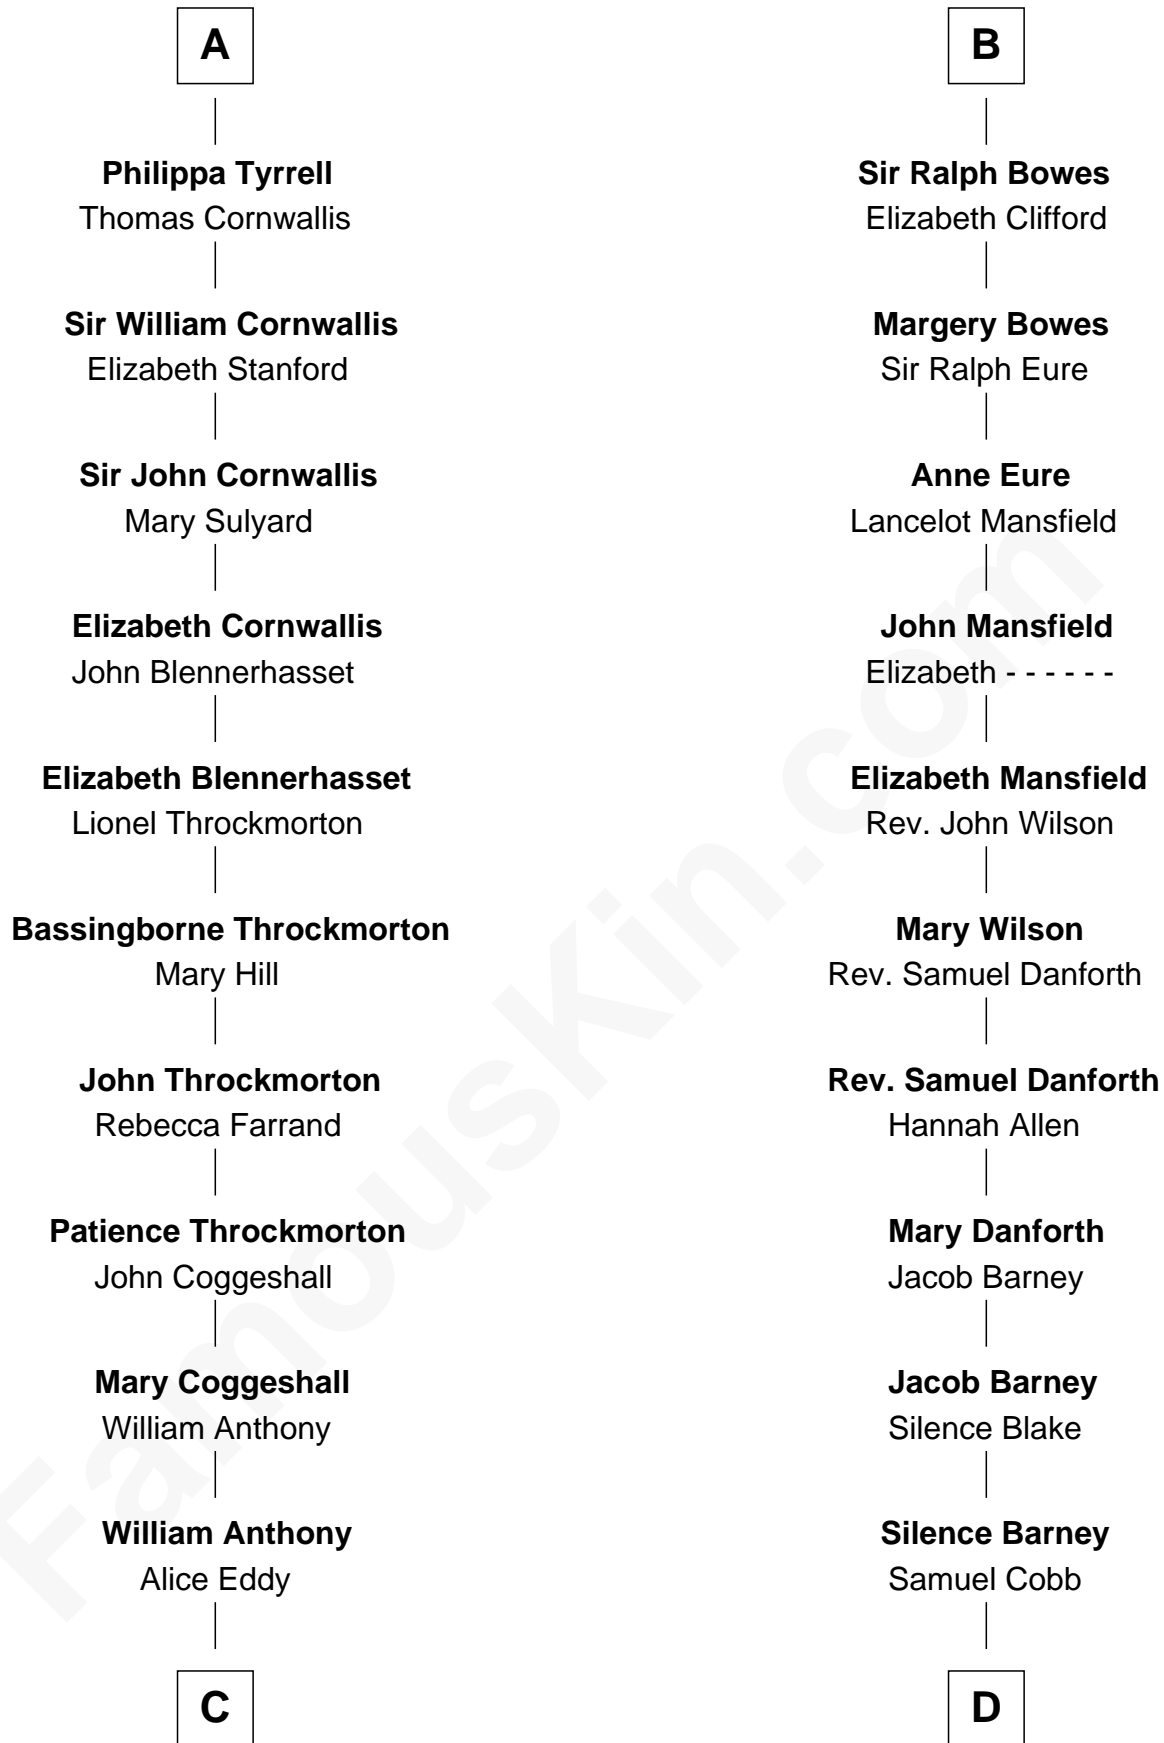

FamousKin.com Relationship Chart of

Susan B. Anthony

Women's Rights Advocate

20th cousin 1 time removed of

Sandra Day O'Connor

First Female U.S. Supreme Court Justice

C

David Anthony

Judith Hicks

Humphrey Anthony

Hannah Lapham

Daniel Anthony

Lucy Read

Susan B. Anthony

Women's Rights Advocate

D

Lettice Carlyle Cobb

Luke Day

Hollis Day

Eliza L. Flanders

Henry Clay Day

Alice Edith Hilton

Henry R. Day

Ada Mae Wilkey