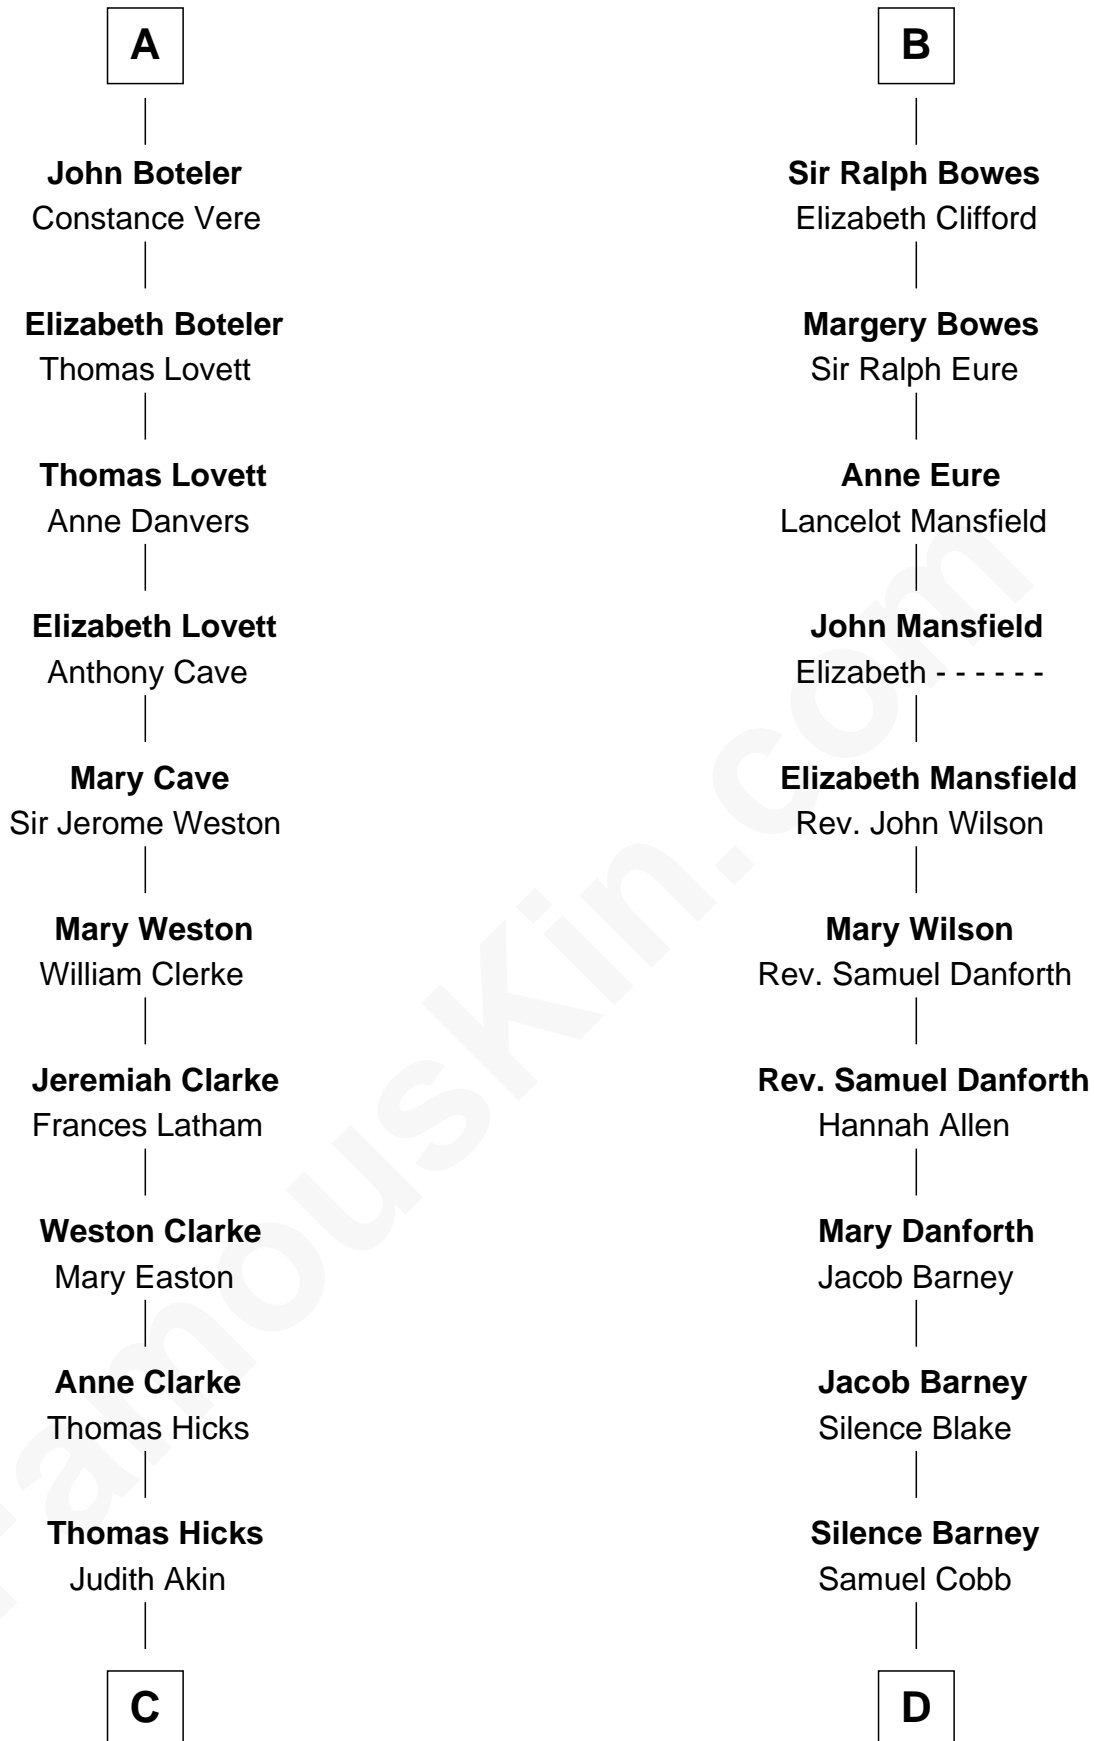

FamousKin.com Relationship Chart of

Susan B. Anthony

Women's Rights Advocate

20th cousin 1 time removed of

Sandra Day O'Connor

First Female U.S. Supreme Court Justice

William de Odingsells

Ela FitzWalter

Ida de Odingsells
Sir Roger de Herdeburgh

Ela Herdeburgh
Sir William de Boteler

Ankaret le Boteler
John le Strange

Eleanor le Strange
Sir Reynold de Grey

Ida Grey
John Cokayne

Elizabeth Cokayne
Sir Philip le Boteler

Philip Boteler
Isabel Willoughby

A

Margaret de Oddingseles

Sir John de Grey

Sir John Grey
Avice Marmion

Sir Robert Grey
Lora de St. Quintin

Elizabeth Grey
Henry FitzHugh

Sir William FitzHugh
Margery Willoughby

Maud FitzHugh
Sir William Bowes

Sir Ralph Bowes
Margery Conyers

B

C

Judith Hicks
David Anthony

Humphrey Anthony
Hannah Lapham

Daniel Anthony
Lucy Read

Susan B. Anthony
Women's Rights Advocate