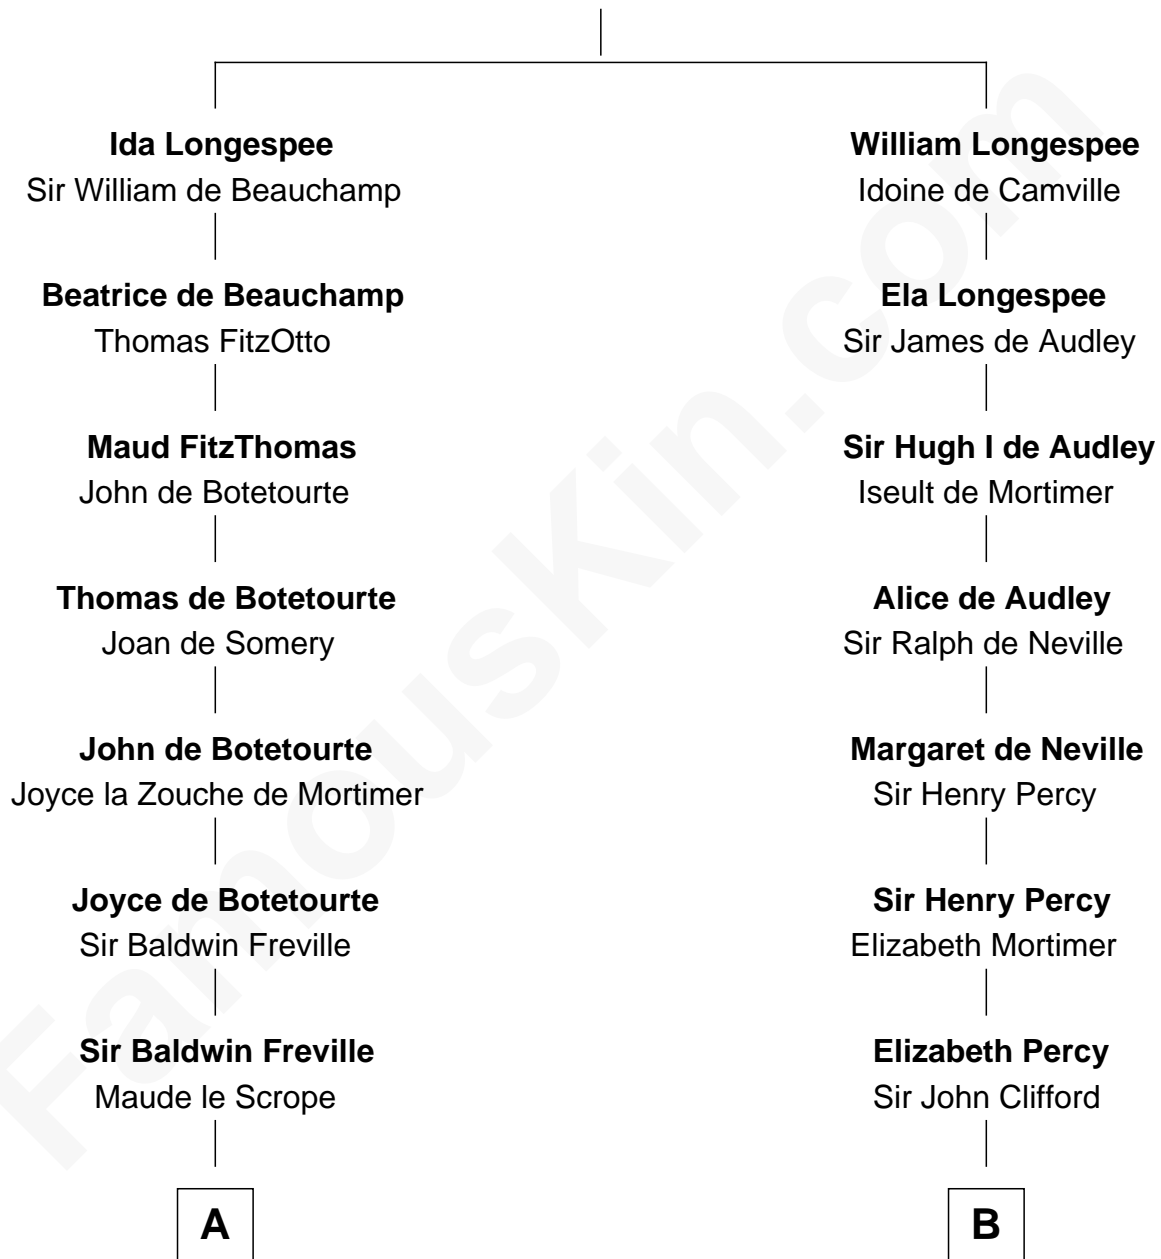

# FamousKin.com Relationship Chart of

**Susan B. Anthony**

*Women's Rights Advocate*

16th cousin 4 times removed of

**Caesar Rodney**

*Signer of the Declaration of Independence*

**Sir William Longespee**

Ela of Salisbury

**C**

—  
**Judith Hicks**  
David Anthony

—  
**Humphrey Anthony**  
Hannah Lapham

—  
**Daniel Anthony**  
Lucy Read

—  
**Susan B. Anthony**  
*Women's Rights Advocate*

FamousKin.com