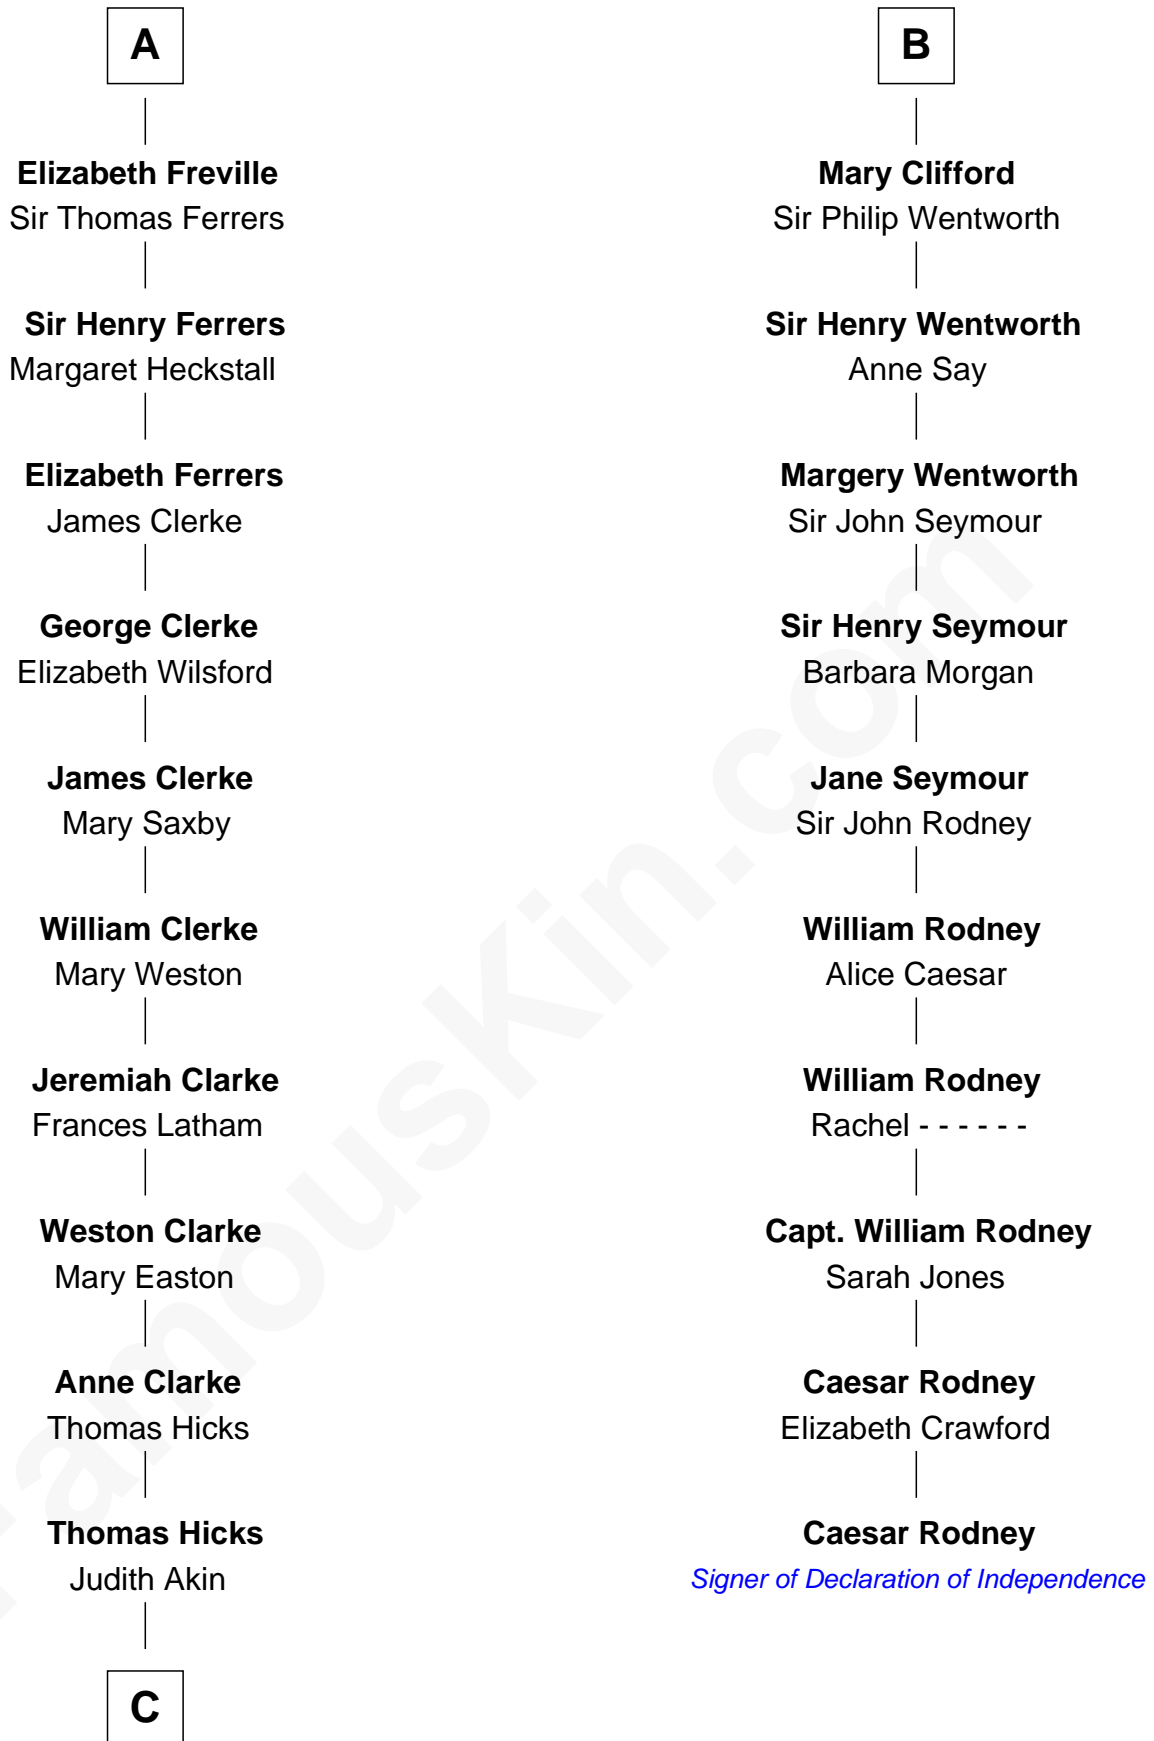

# FamousKin.com Relationship Chart of

**Susan B. Anthony**

*Women's Rights Advocate*

16th cousin 4 times removed of

**Caesar Rodney**

*Signer of the Declaration of Independence*

**Sir William Longespee**

Ela of Salisbury

**C**

—  
**Judith Hicks**  
David Anthony

—  
**Humphrey Anthony**  
Hannah Lapham

—  
**Daniel Anthony**  
Lucy Read

—  
**Susan B. Anthony**  
*Women's Rights Advocate*

FamousKin.com