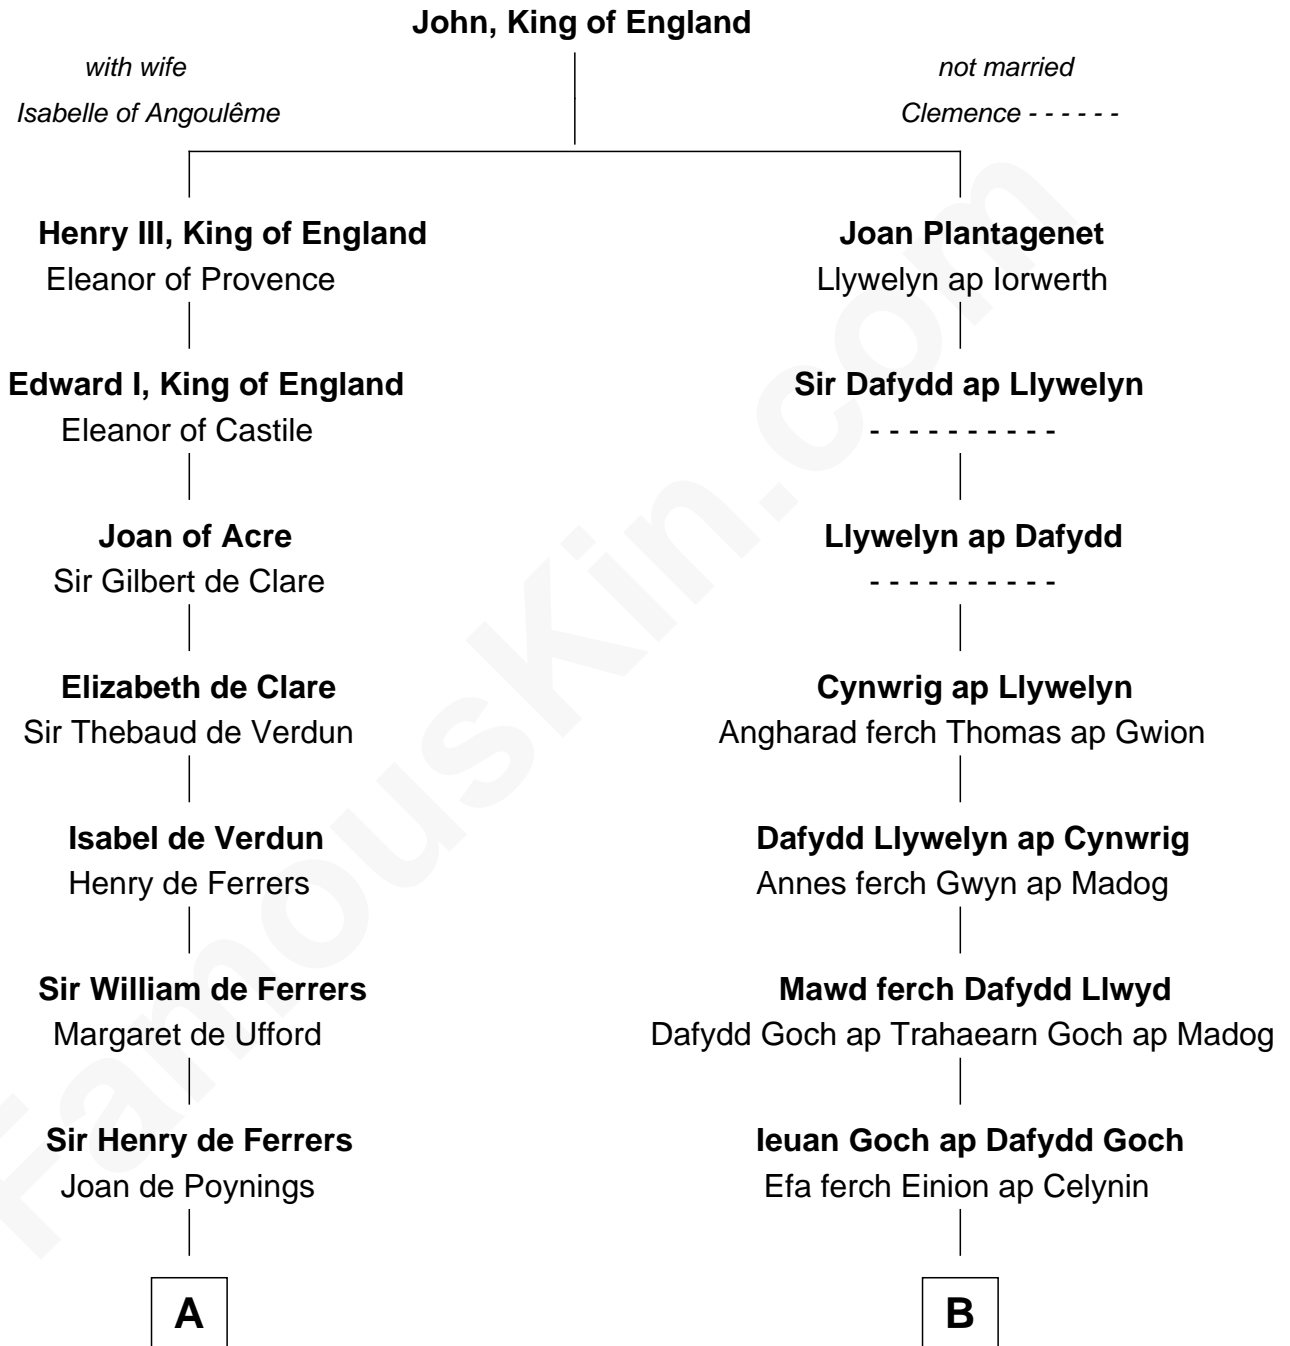

FamousKin.com Relationship Chart of

Susan B. Anthony

Women's Rights Advocate

17th cousin 4 times removed of

Elihu Yale

Benefactor and Namesake of Yale College

C

Thomas Hicks

Judith Akin

Judith Hicks

David Anthony

Humphrey Anthony

Hannah Lapham

Daniel Anthony

Lucy Read

Susan B. Anthony