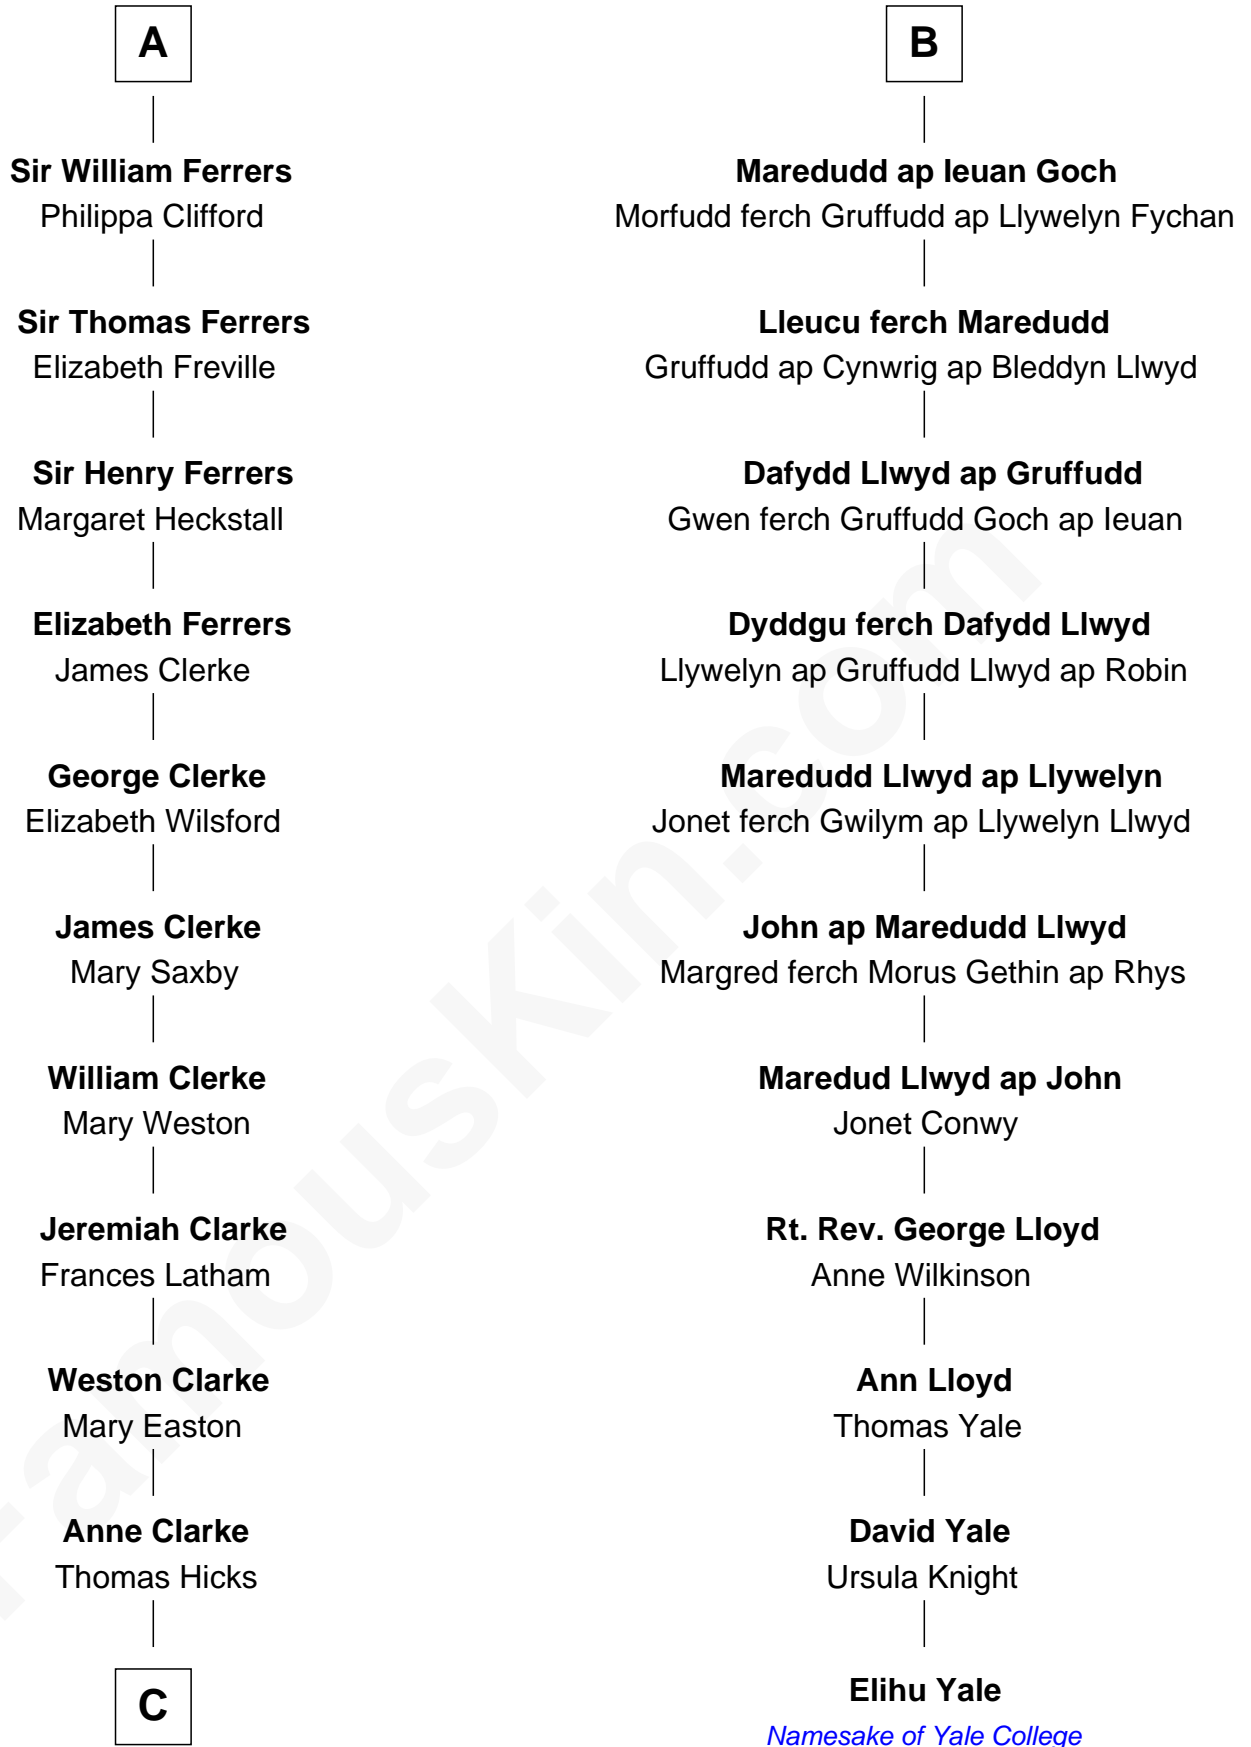

FamousKin.com Relationship Chart of

Susan B. Anthony

Women's Rights Advocate

17th cousin 4 times removed of

Elihu Yale

Benefactor and Namesake of Yale College

C

Thomas Hicks