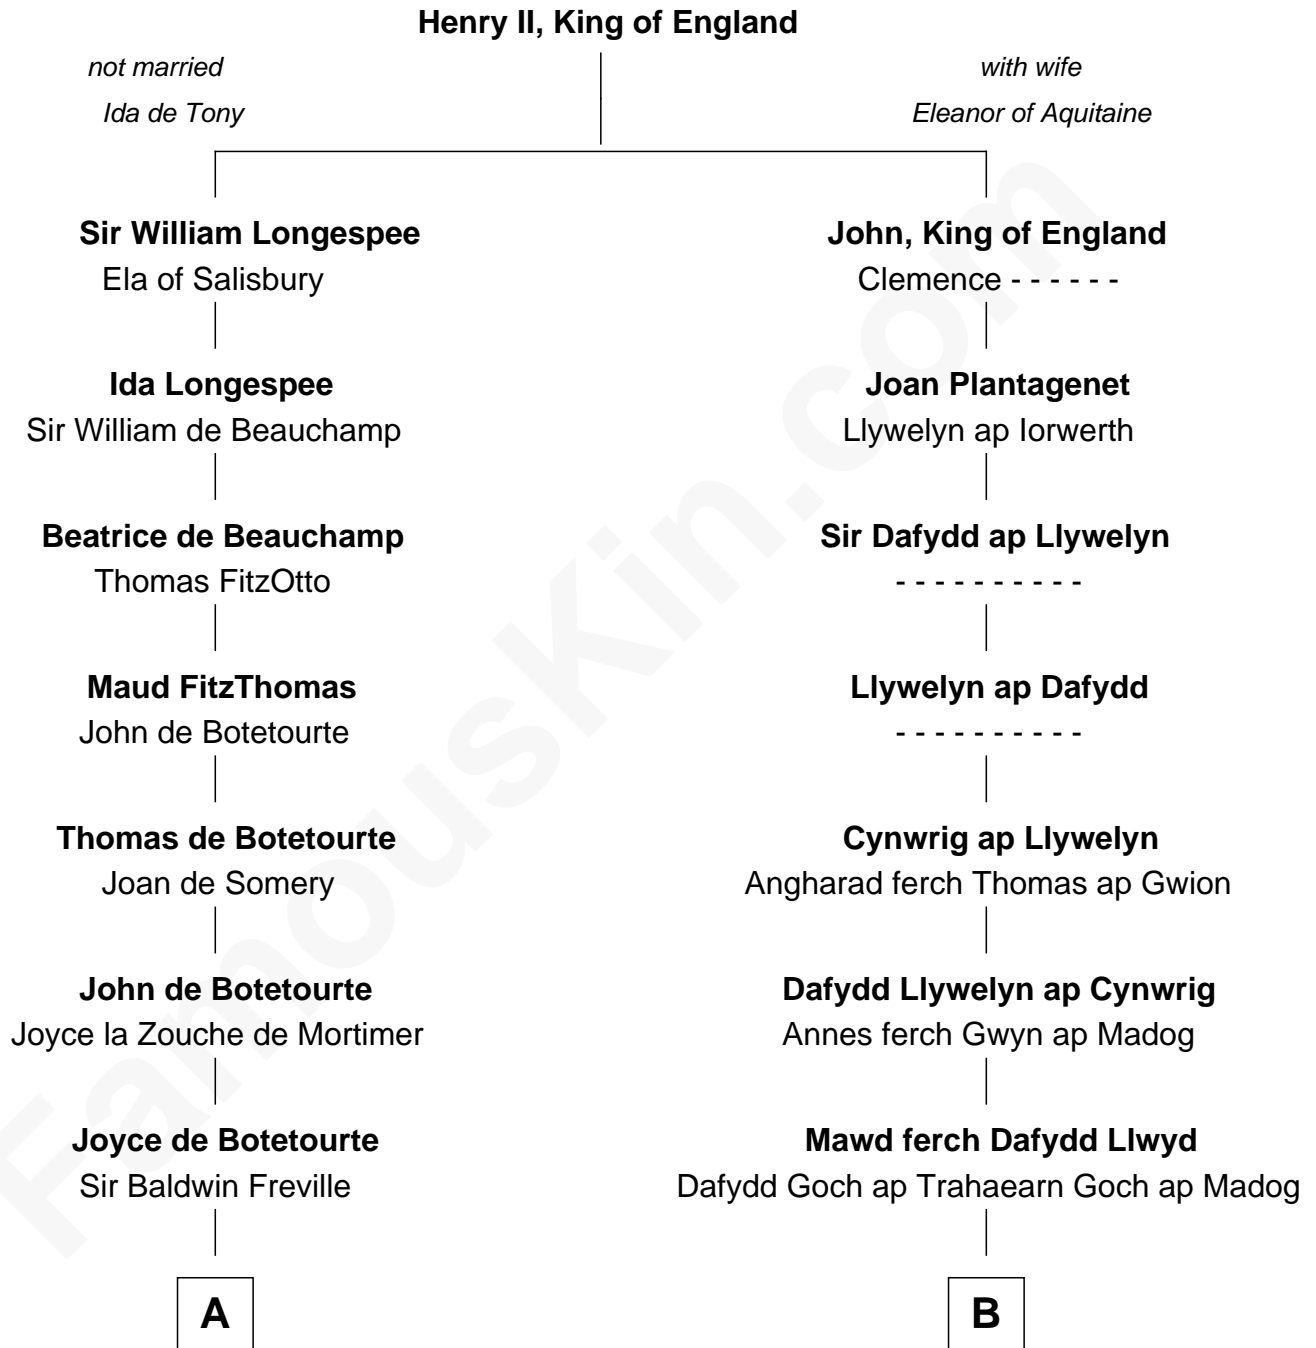

FamousKin.com Relationship Chart of

Susan B. Anthony

Women's Rights Advocate

18th cousin 3 times removed of

Elihu Yale

Benefactor and Namesake of Yale College

C

Thomas Hicks
Judith Akin

Judith Hicks
David Anthony

Humphrey Anthony
Hannah Lapham

Daniel Anthony
Lucy Read

Susan B. Anthony
Women's Rights Advocate

D

David Yale
Ursula Knight

Elihu Yale
Namesake of Yale College

FamousKin.com