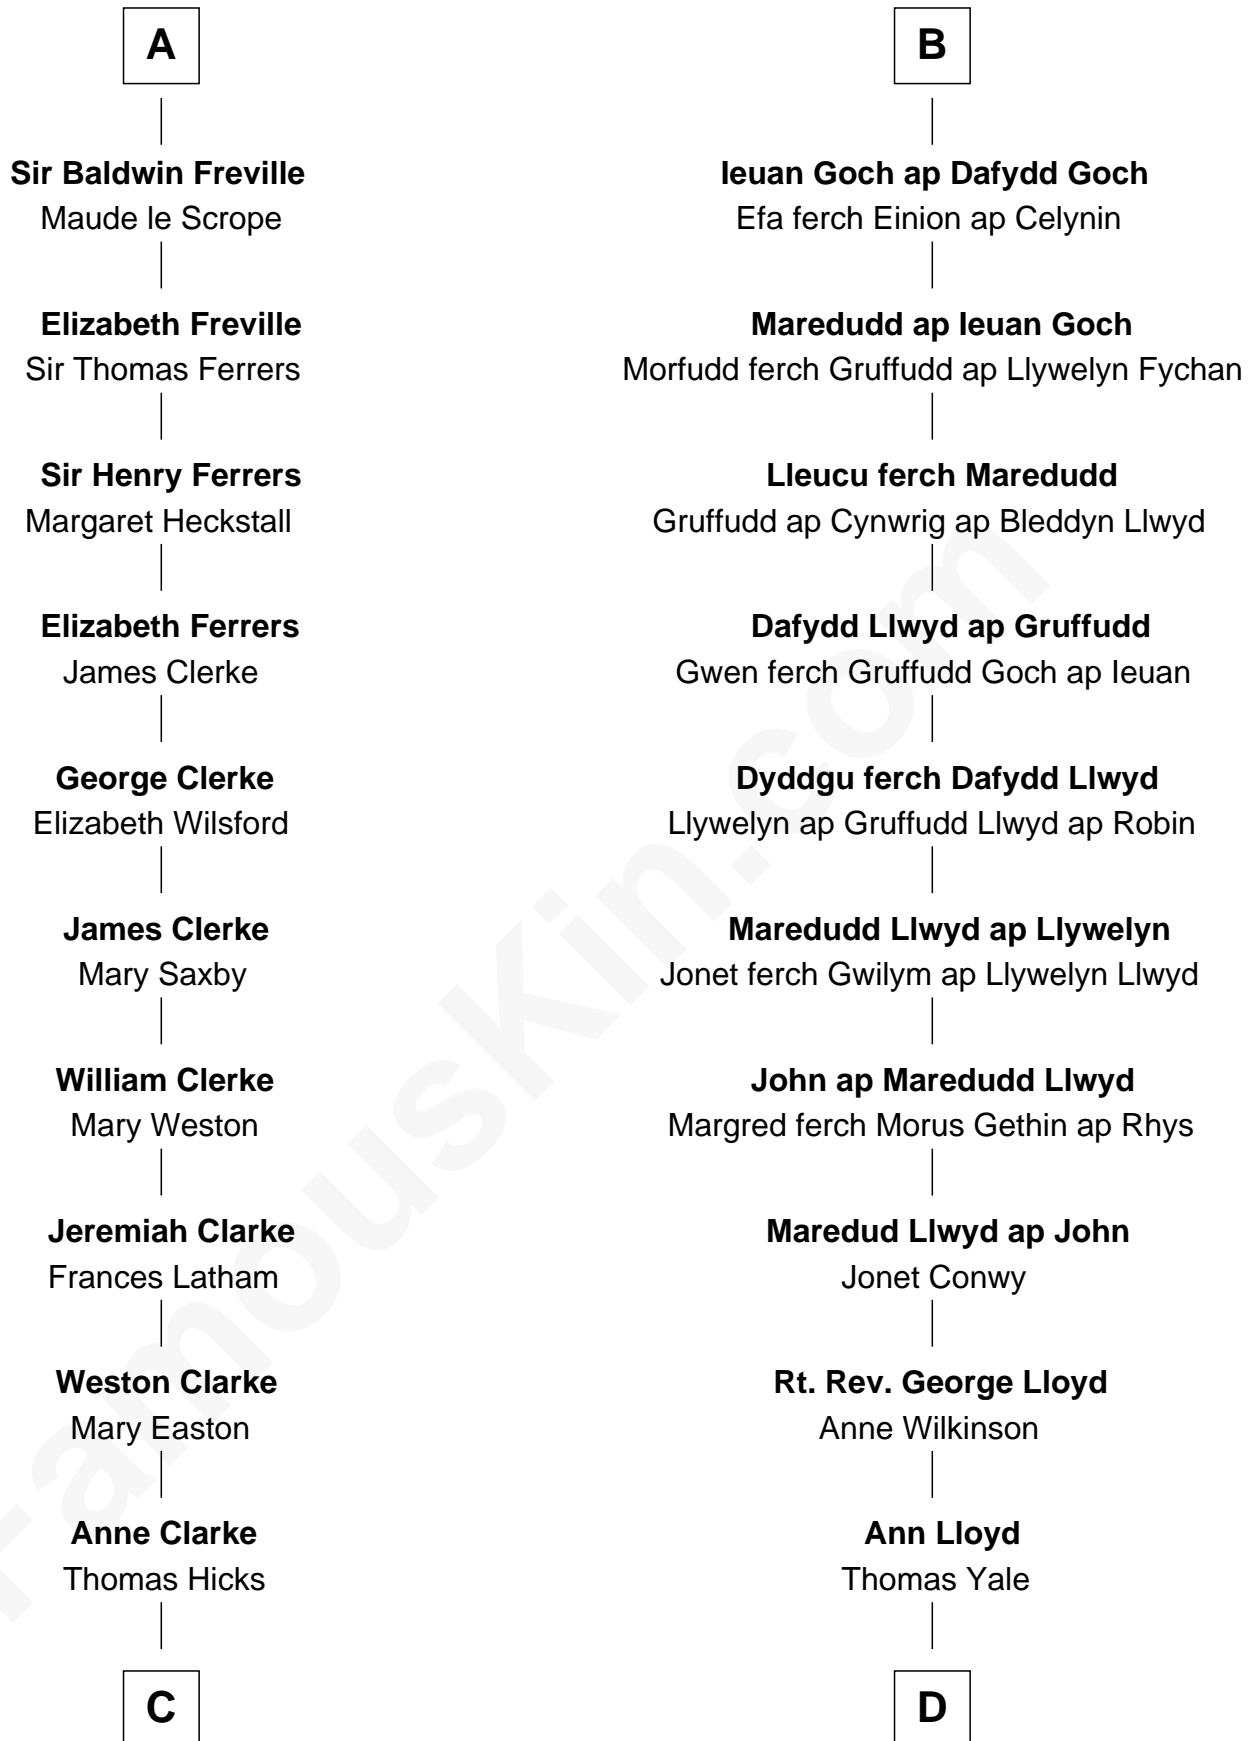

FamousKin.com Relationship Chart of

Susan B. Anthony

Women's Rights Advocate

18th cousin 3 times removed of

Elihu Yale

Benefactor and Namesake of Yale College

C

Thomas Hicks
Judith Akin

Judith Hicks
David Anthony

Humphrey Anthony
Hannah Lapham

Daniel Anthony
Lucy Read

Susan B. Anthony
Women's Rights Advocate

D

David Yale
Ursula Knight

Elihu Yale
Namesake of Yale College

FamousKin.com