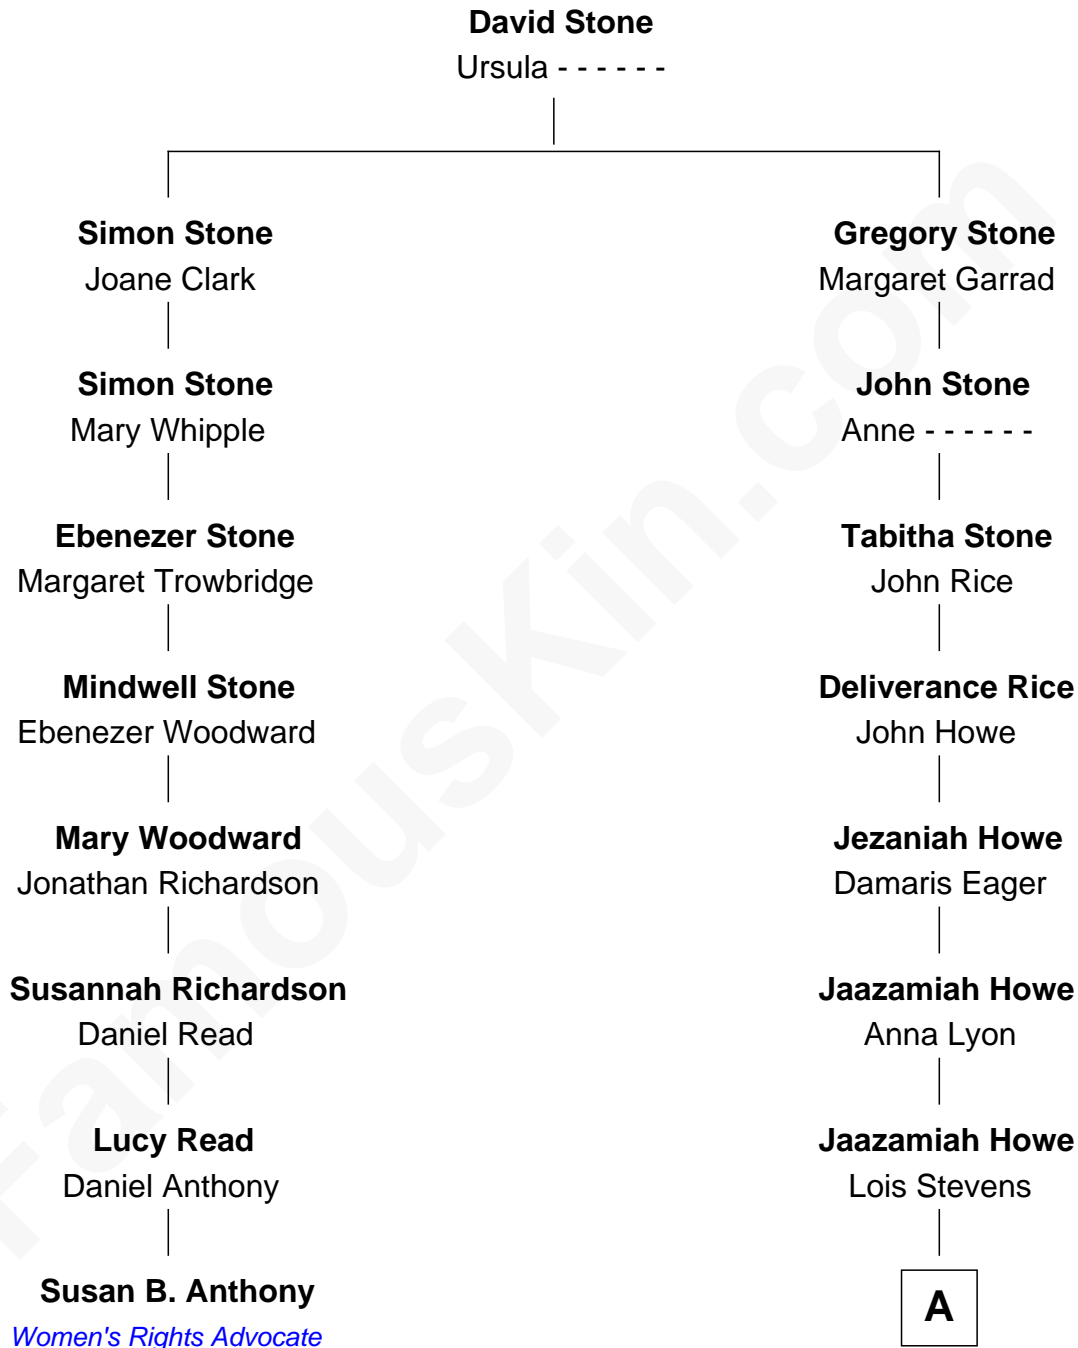

# FamousKin.com Relationship Chart of

**Susan B. Anthony**

*Women's Rights Advocate*

7th cousin 4 times removed of

**Timothy Leatherman**

*Founder of Leatherman Tools*

**A**

**Orson Howe**  
Delinda Button

**Charles Howe**  
Eliza Jane Beasley

**Selata Howe**  
Samuel Lloyd Leatherman

**Kenneth Elvene Leatherman**  
Arlene Gertrude Gjertsen

**Timothy Leatherman**  
*Founder of Leatherman Tools*