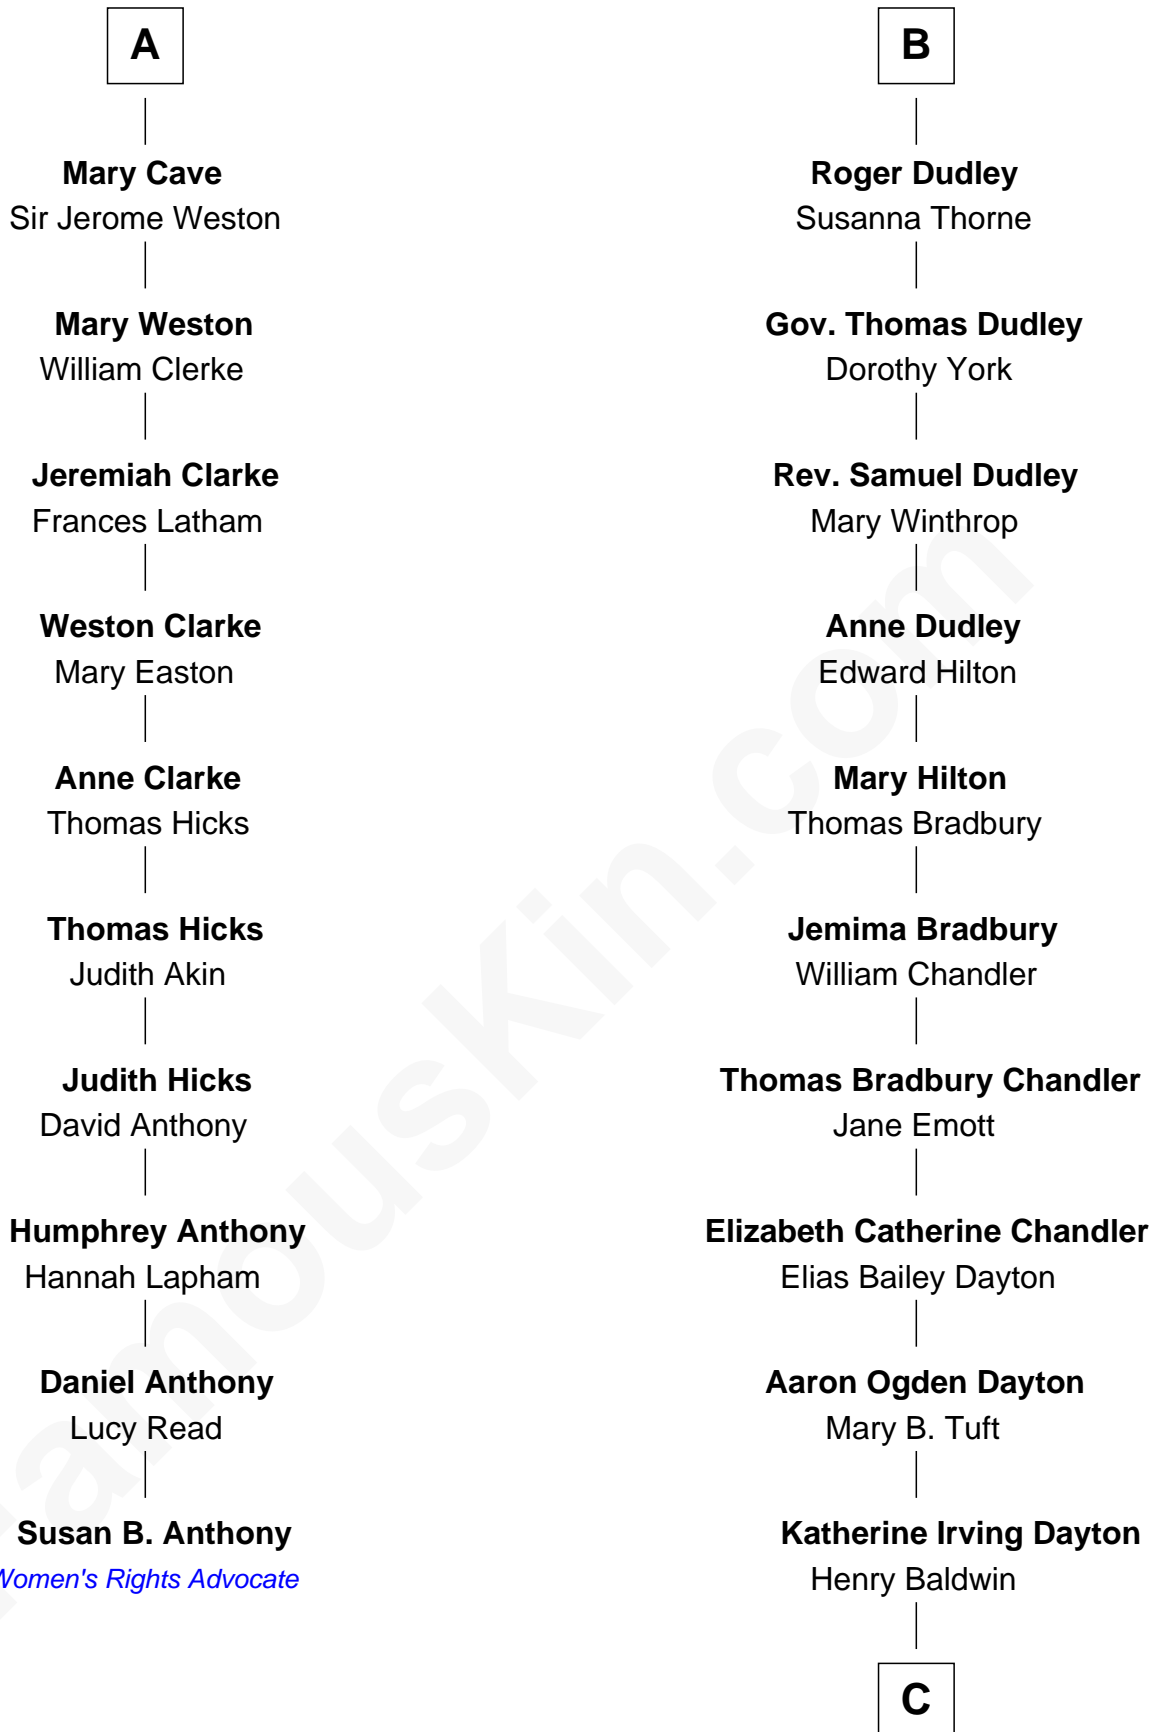

# FamousKin.com Relationship Chart of

**Susan B. Anthony**

*Women's Rights Advocate*

16th cousin 4 times removed of

**Christopher Reeve**

*Movie Actor*

**Sir Reynold de Grey**

Eleanor le Strange

C

**Margaretta Willis Baldwin**

Augustus Henry Reeve

**Richard Henry Reeve**

Anne Conrad D'Olier

**Franklin D'Olier Reeve**

Barbara Pitney Lamb

**Christopher Reeve**

*Movie Actor*