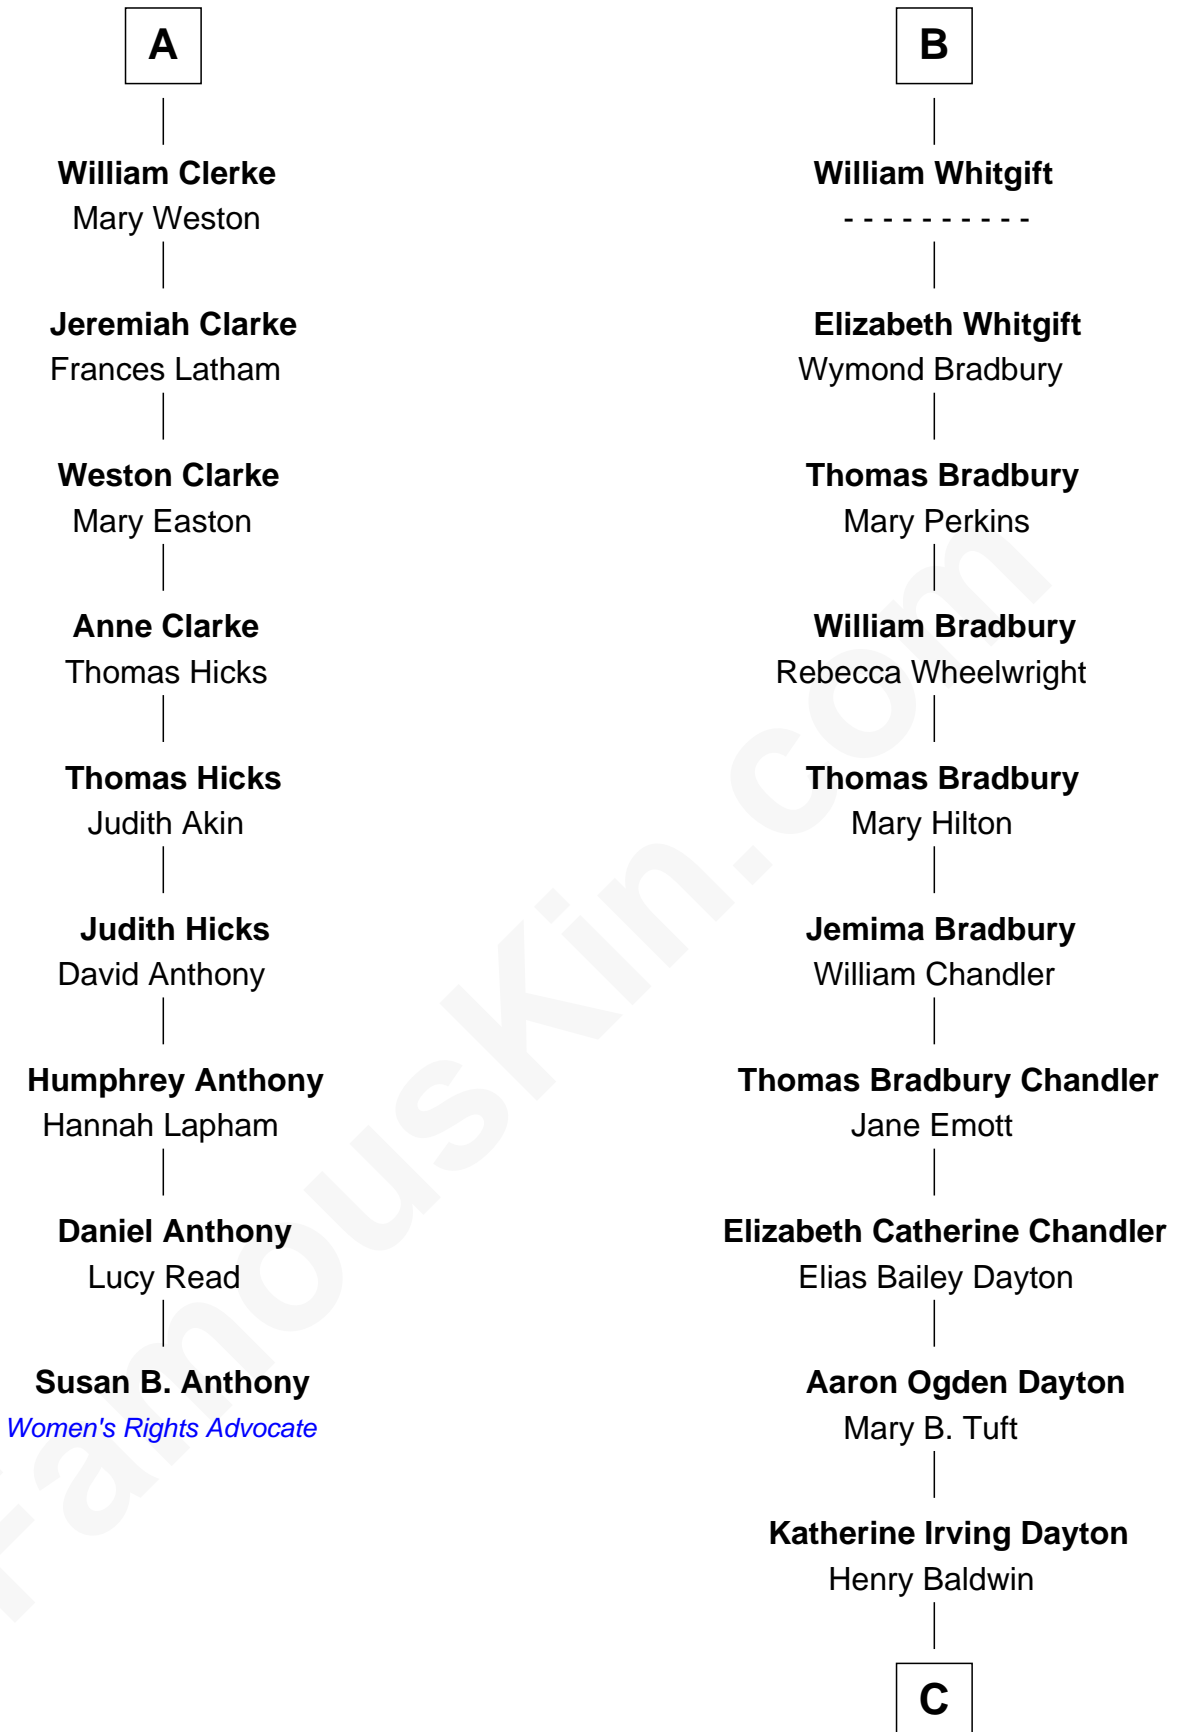

FamousKin.com Relationship Chart of

Susan B. Anthony

Women's Rights Advocate

15th cousin 5 times removed of

Christopher Reeve

Movie Actor

John de Welles

Maud de Roos

Eleanor de Mowbray

Eudo de Welles

Maud de Greystoke

Sir Lionel de Welles

Joan de Waterton

Margaret de Welles

Sir Thomas Dymoke

Jane Dymoke

John Fulnetby

Katherine Fulnetby

William Dynwell

Anne Dynwell

Henry Whitgift

B

C

Margaretta Willis Baldwin