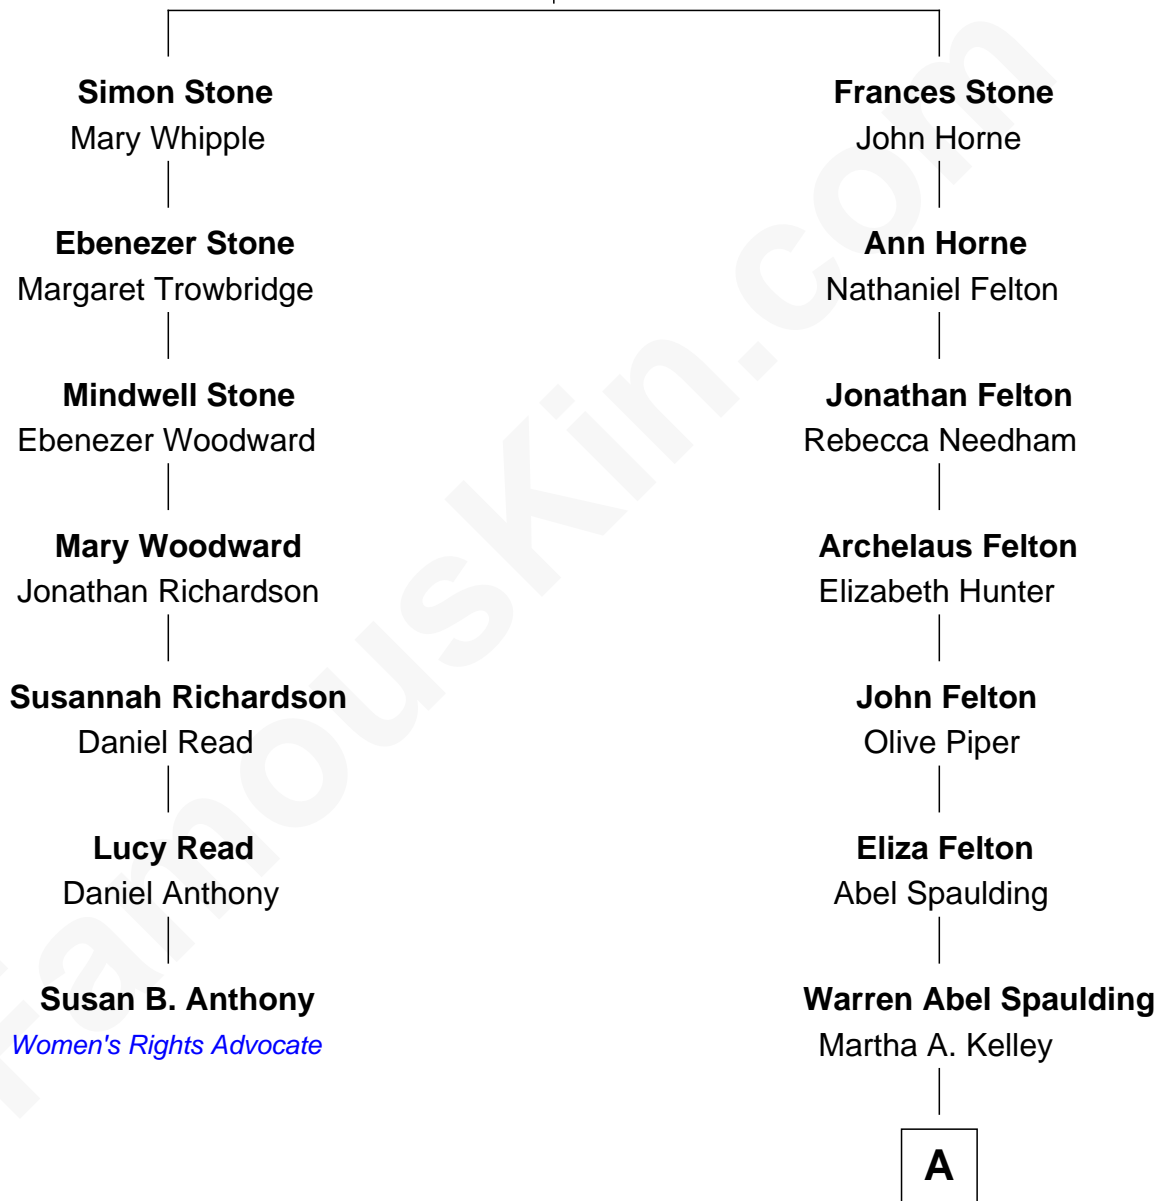

FamousKin.com Relationship Chart of

Susan B. Anthony

Women's Rights Advocate

6th cousin 5 times removed of

Halle Berry

TV and Movie Actress

Simon Stone

Joane Clark

A

|
Ellsworth Warren Spaulding

Agnes L. Johnson

|
Bessie C. Spaulding

Eugene Allen Hawkins

|
Earl Ellsworth Hawkins

Nellie Dicken

|
Judith Ann Hawkins