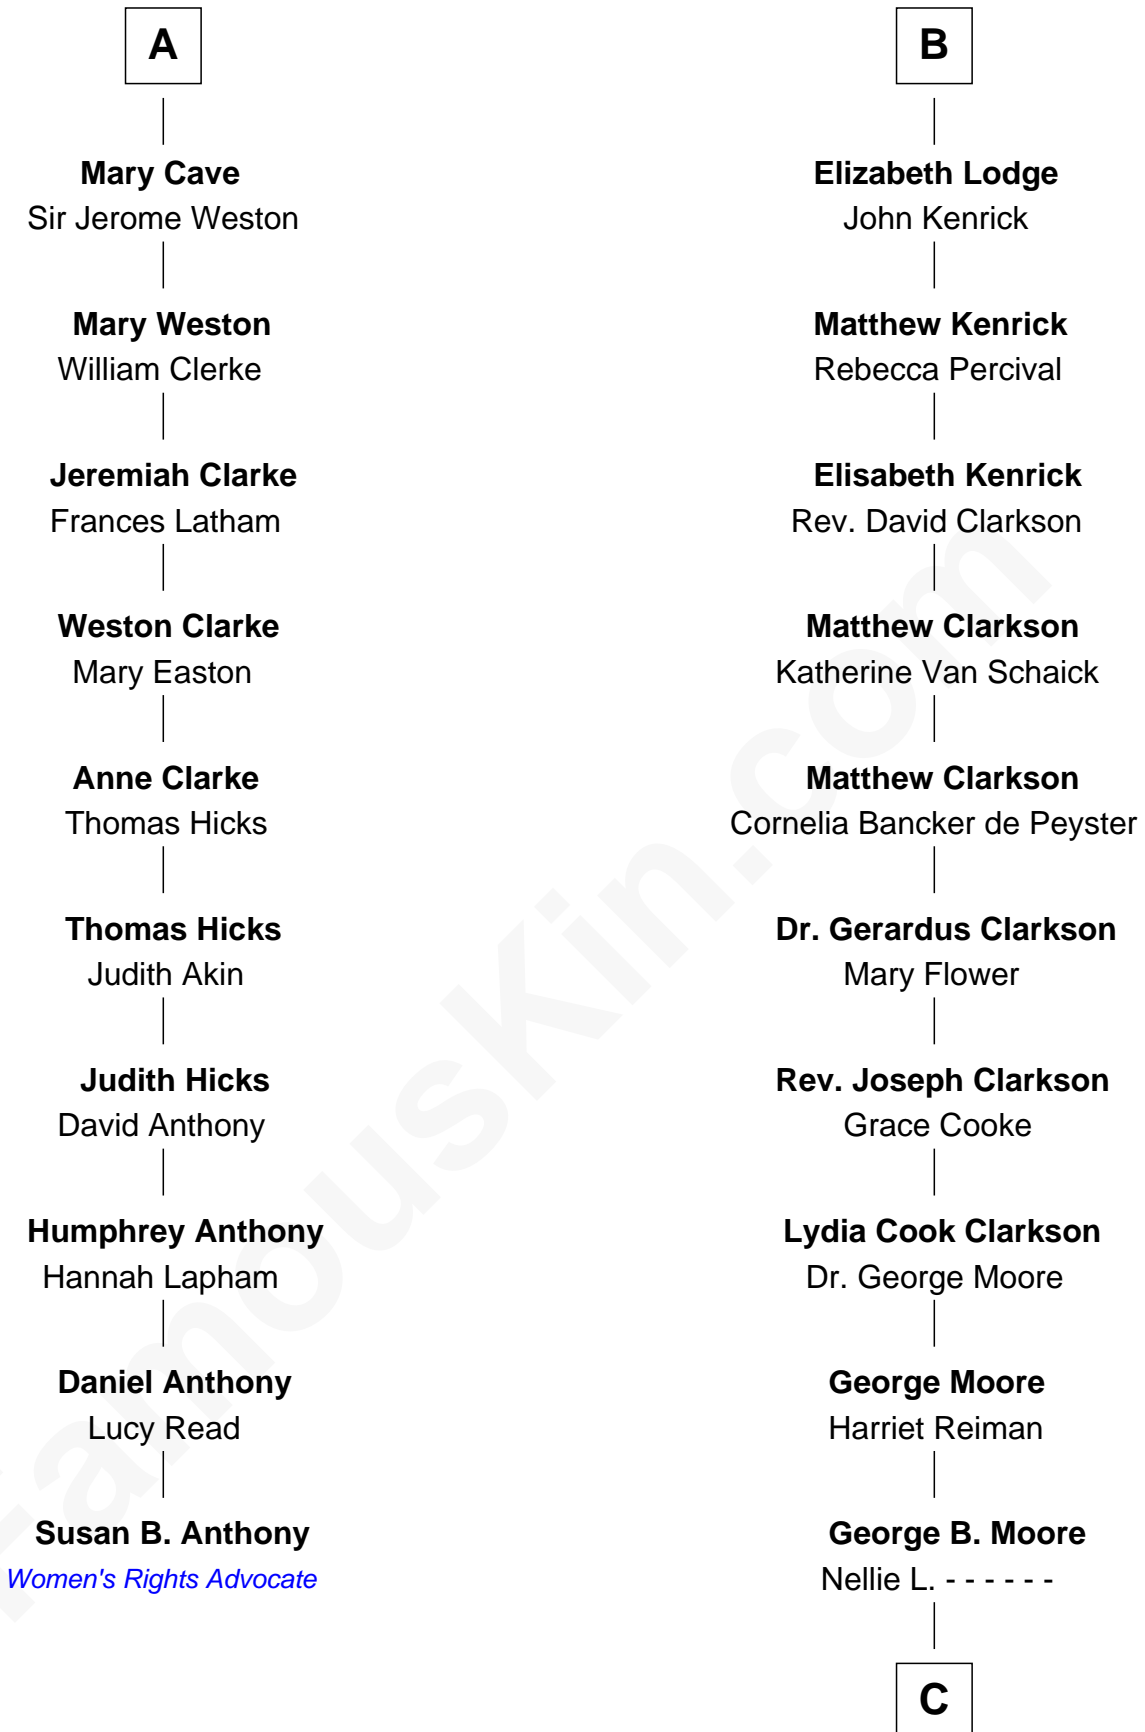

FamousKin.com Relationship Chart of

Susan B. Anthony

Women's Rights Advocate

16th cousin 3 times removed of

Ken Burns

Documentary Filmmaker

Sir Reynold de Grey

Eleanor le Strange

C

Emily Lucille Moore
Dr. Robert Kyle Burns

Robert Kyle Burns
Lyla Smith Tupper

Ken Burns
Documentary Filmmaker

FamousKin.com