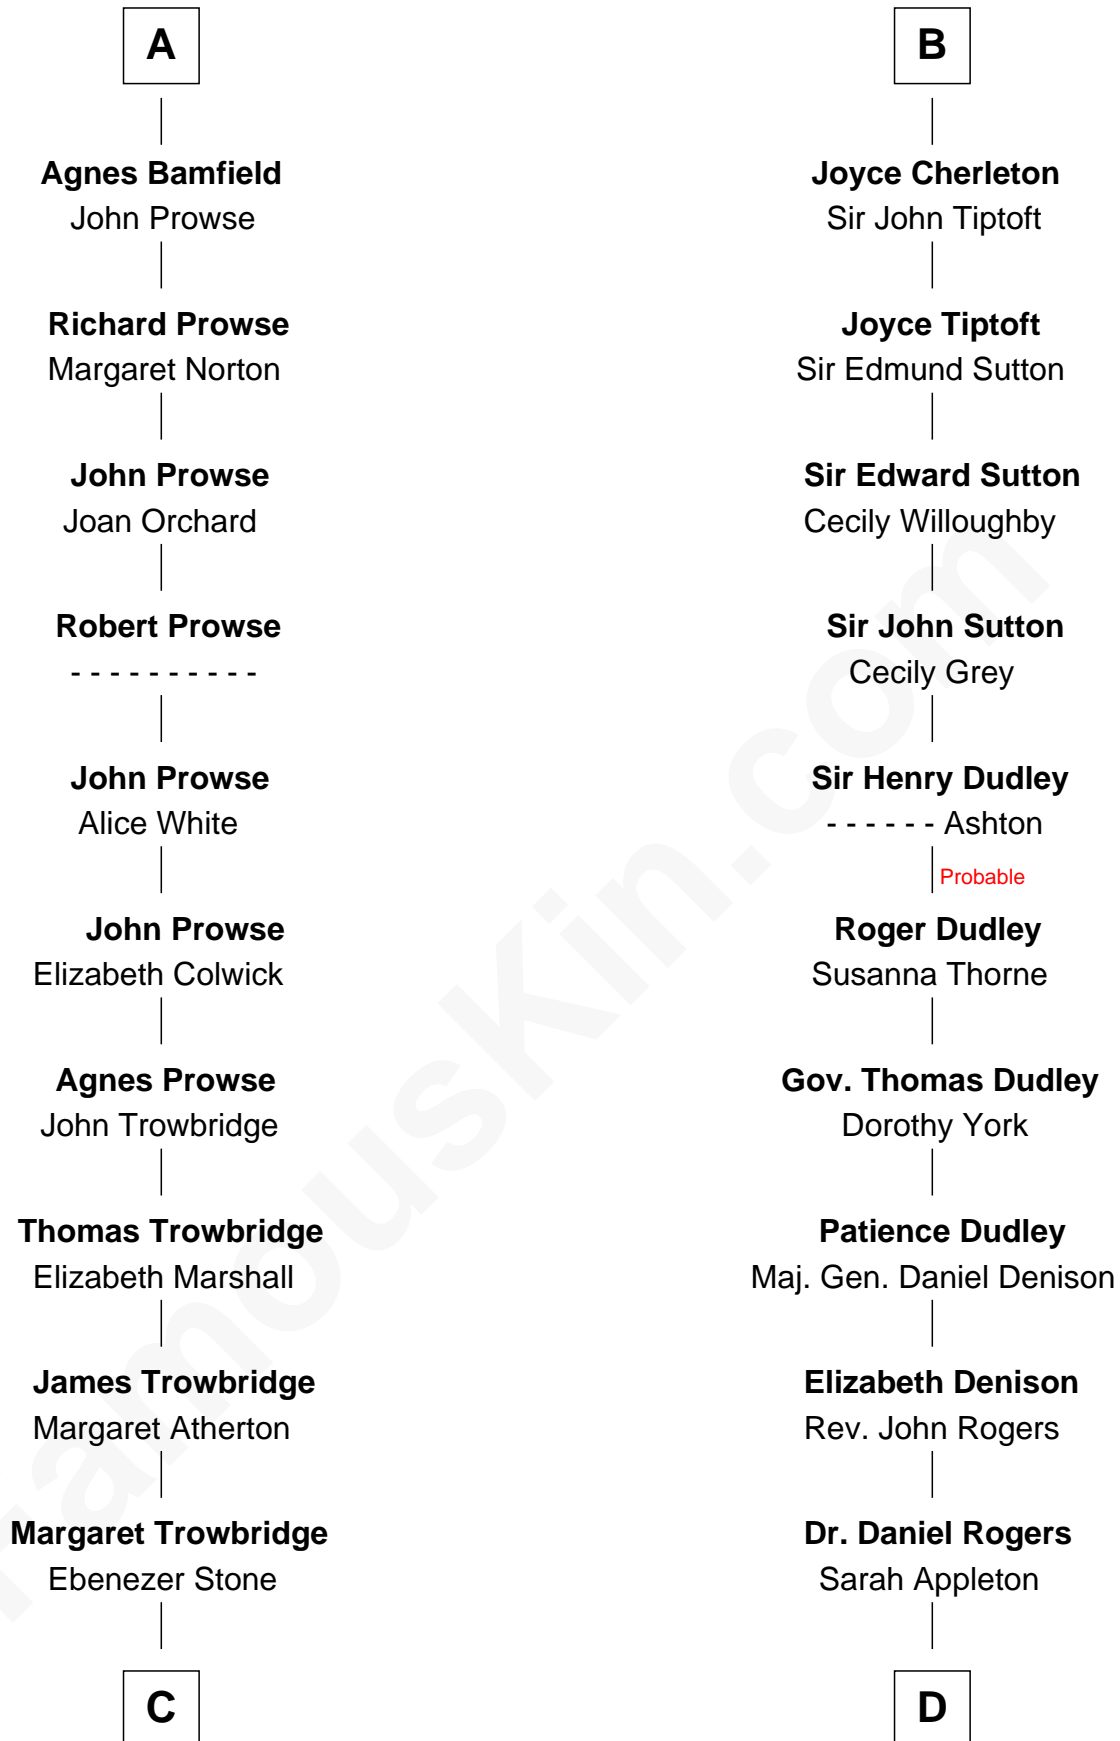

# FamousKin.com Relationship Chart of

**Susan B. Anthony**

*Women's Rights Advocate*

21st cousin of

**Colonel Robert Gould Shaw**

*U.S. Civil War leader of film "Glory" fame*

**Sir Geoffrey FitzPiers**

Aveline de Clare

**C**

**Mindwell Stone**  
Ebenezer Woodward

**Mary Woodward**  
Jonathan Richardson

**Susannah Richardson**  
Daniel Read

**Lucy Read**  
Daniel Anthony

**Susan B. Anthony**  
*Women's Rights Advocate*

**D**

**Rev. Daniel Rogers**  
Elizabeth Ruggles

**Sarah Rogers**  
Samuel Parkman

**Elizabeth Willard Parkman**  
Robert Gould Shaw

**Francis George Shaw**  
Sarah Blake Sturgis

**Colonel Robert Gould Shaw**  
*Main character in film "Glory"*