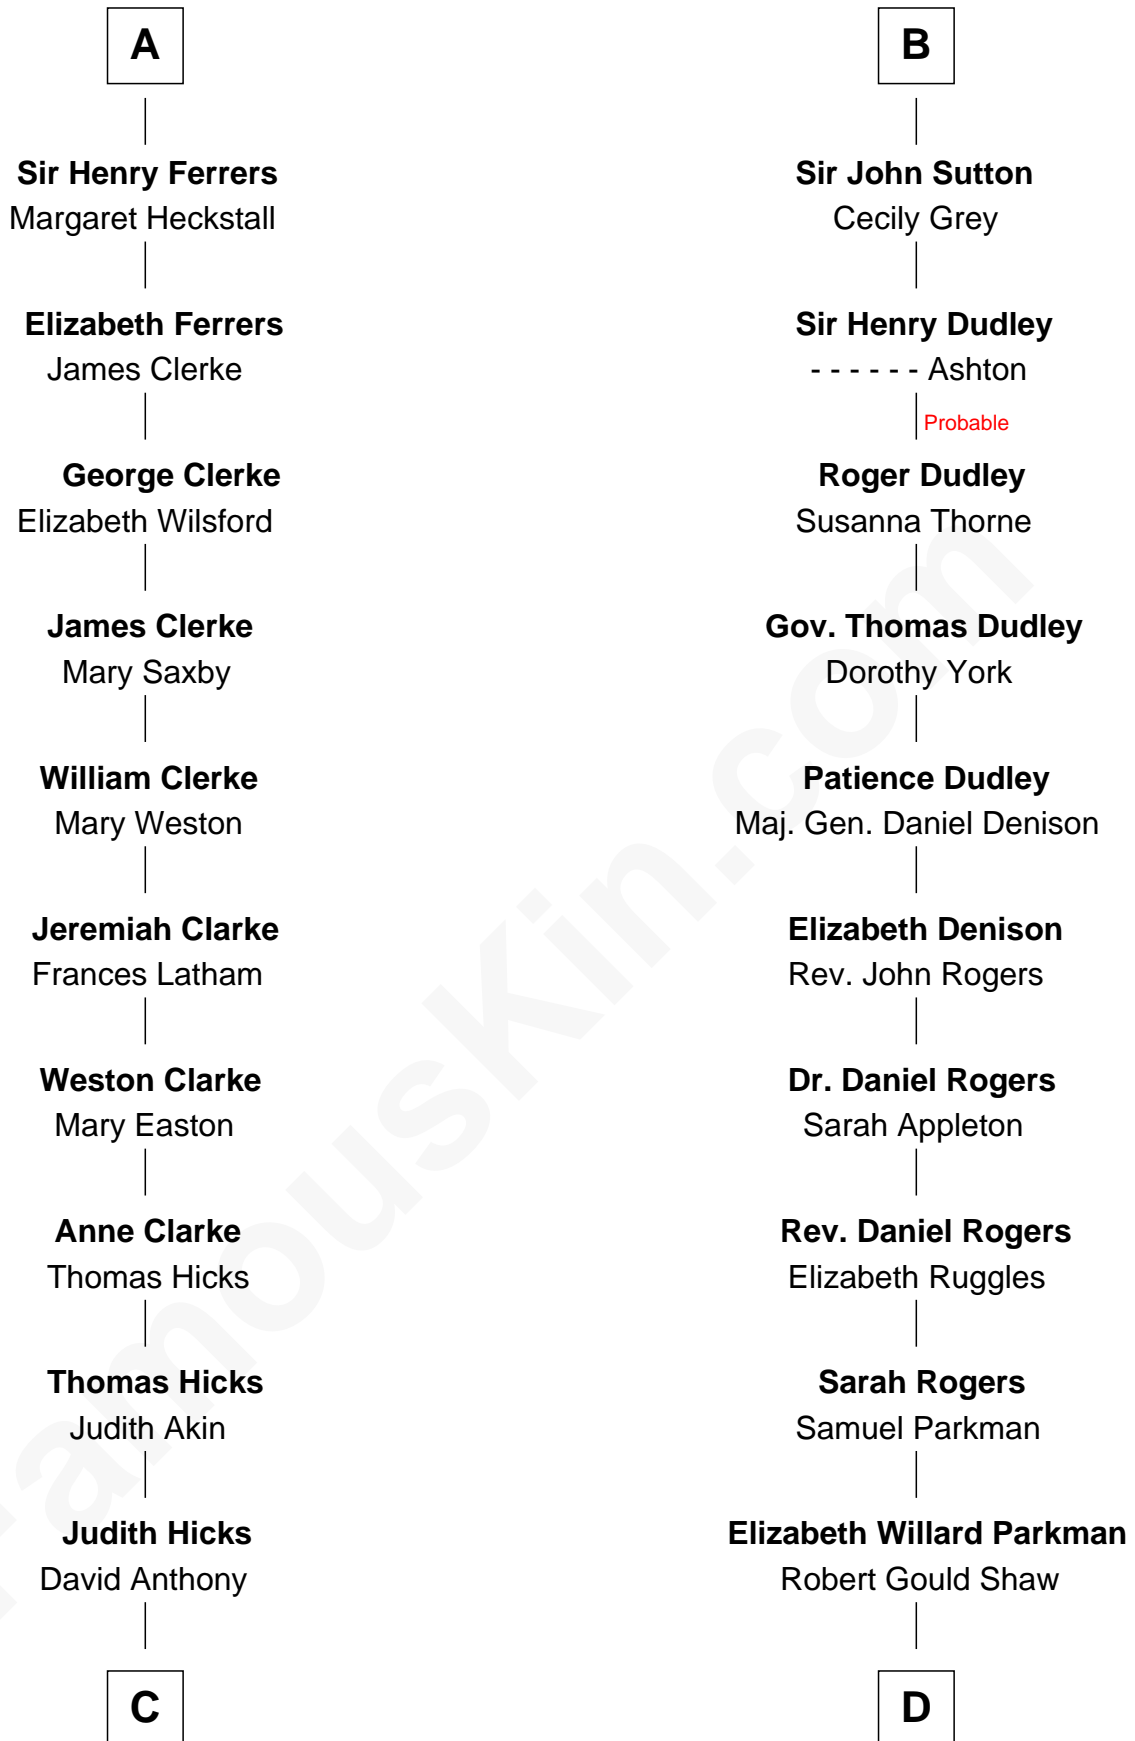

## Relationship Chart of

### Susan B. Anthony

*Women's Rights Advocate*

18th cousin 1 time removed of

### Colonel Robert Gould Shaw

*U.S. Civil War leader of film "Glory" fame*

FamousKin.com