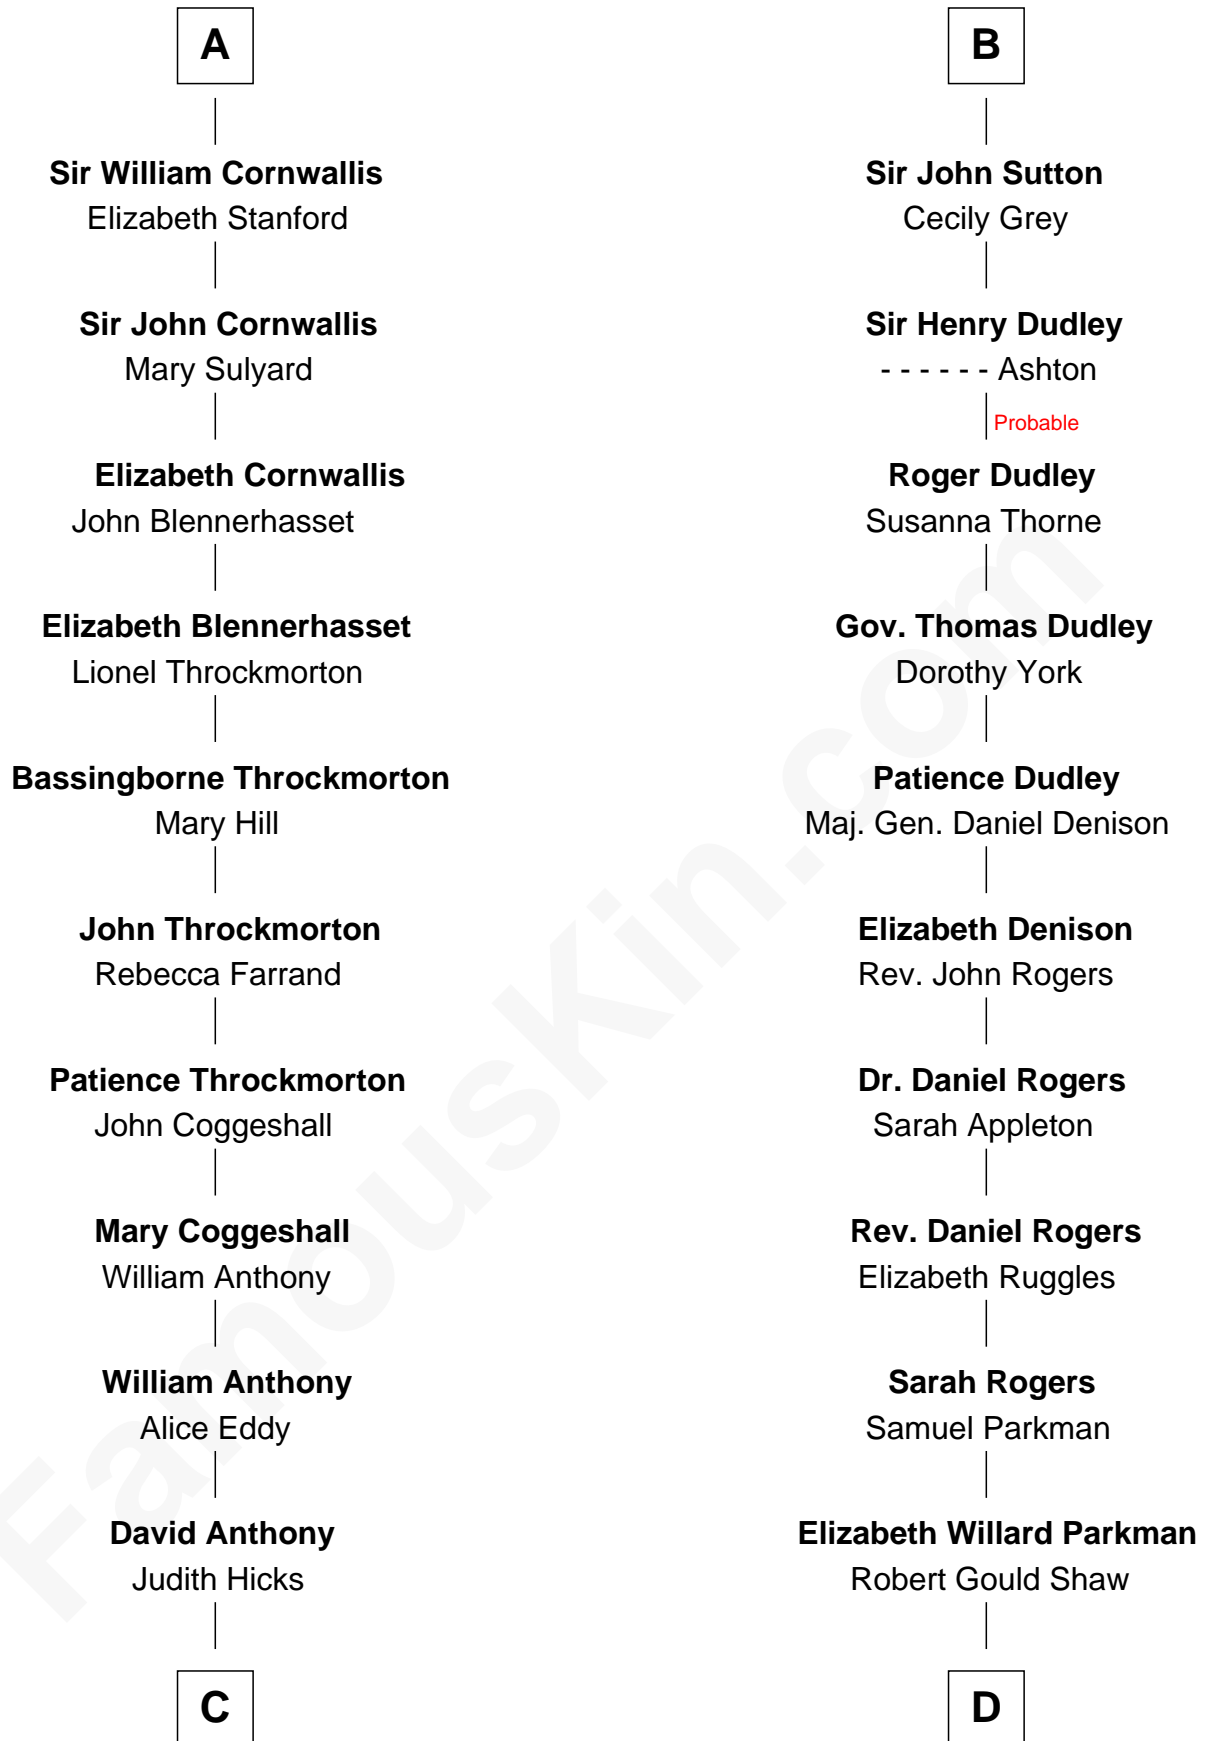

## Relationship Chart of

### Susan B. Anthony

*Women's Rights Advocate*

18th cousin 1 time removed of

### Colonel Robert Gould Shaw

*U.S. Civil War leader of film "Glory" fame*

FamousKin.com