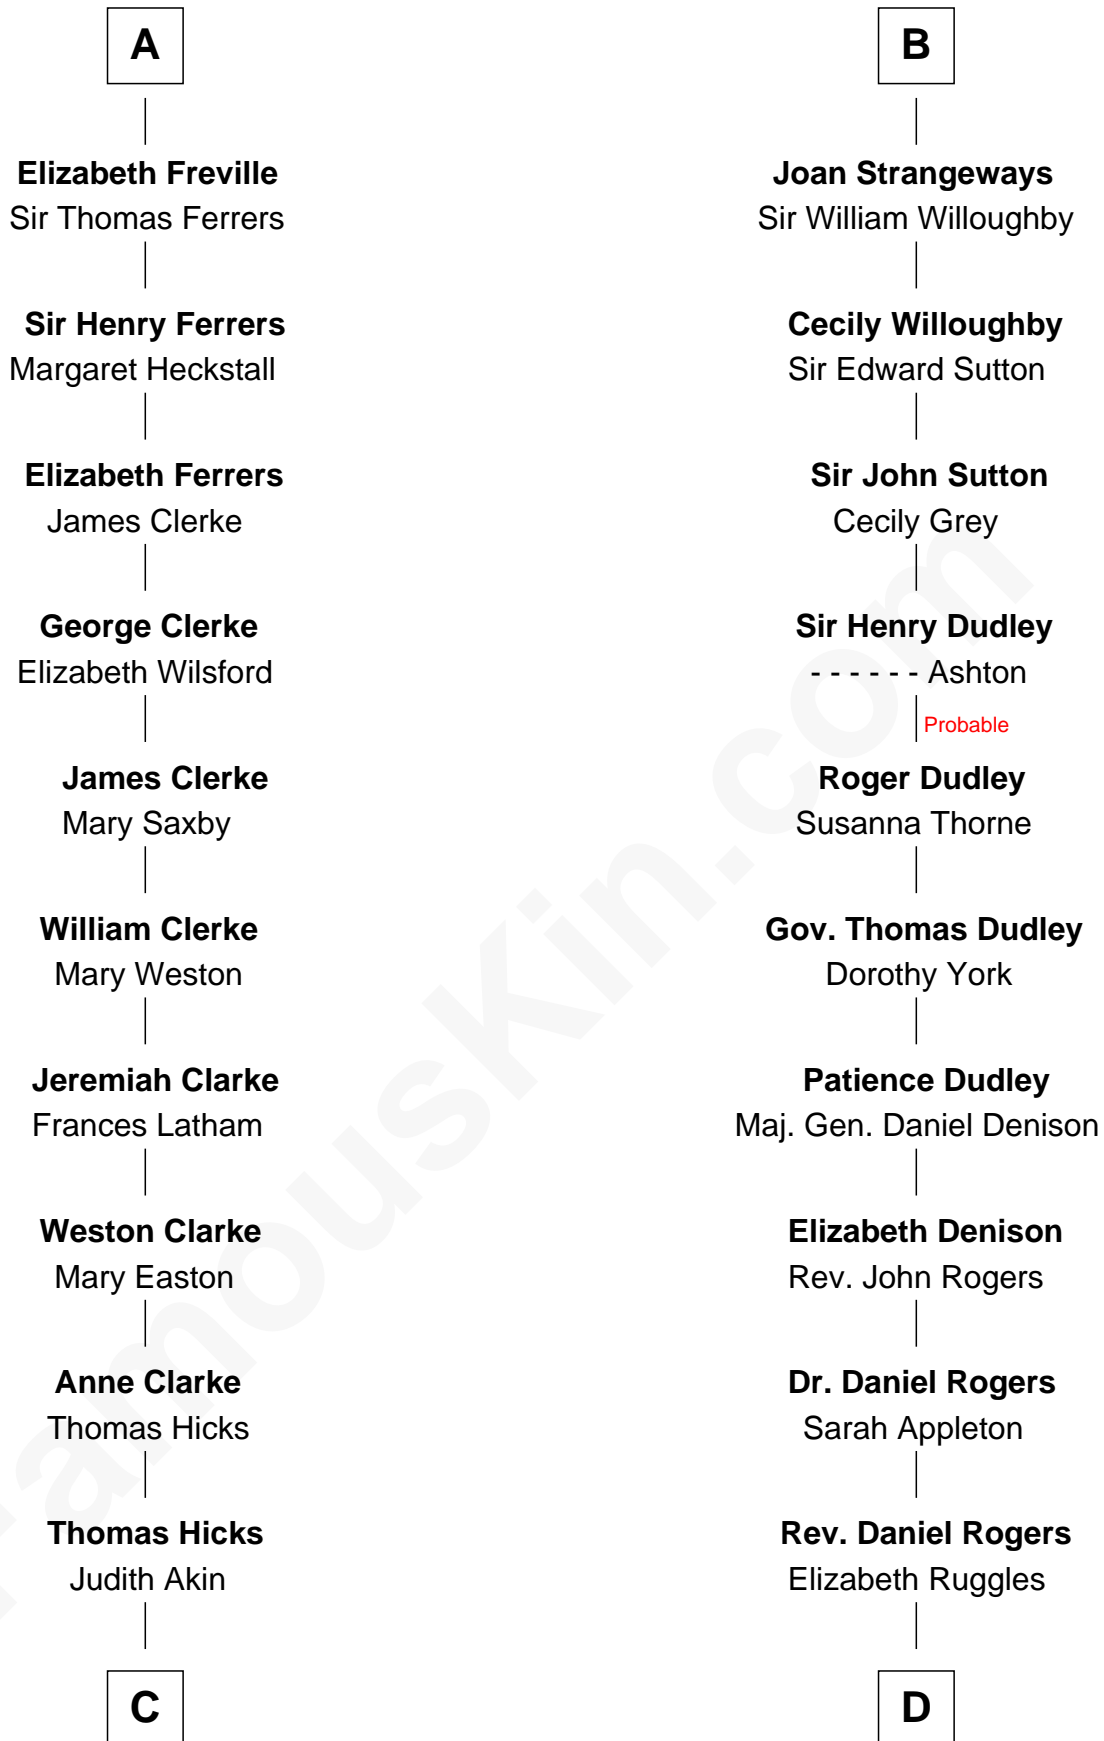

FamousKin.com Relationship Chart of

Susan B. Anthony

Women's Rights Advocate

20th cousin of

Colonel Robert Gould Shaw

U.S. Civil War leader of film "Glory" fame

Sir William Longespee

Ela of Salisbury

C

Judith Hicks
David Anthony

Humphrey Anthony
Hannah Lapham

Daniel Anthony
Lucy Read

Susan B. Anthony
Women's Rights Advocate

D

Sarah Rogers
Samuel Parkman

Elizabeth Willard Parkman
Robert Gould Shaw

Francis George Shaw
Sarah Blake Sturgis

Colonel Robert Gould Shaw
Main character in film "Glory"

FamousKin.com