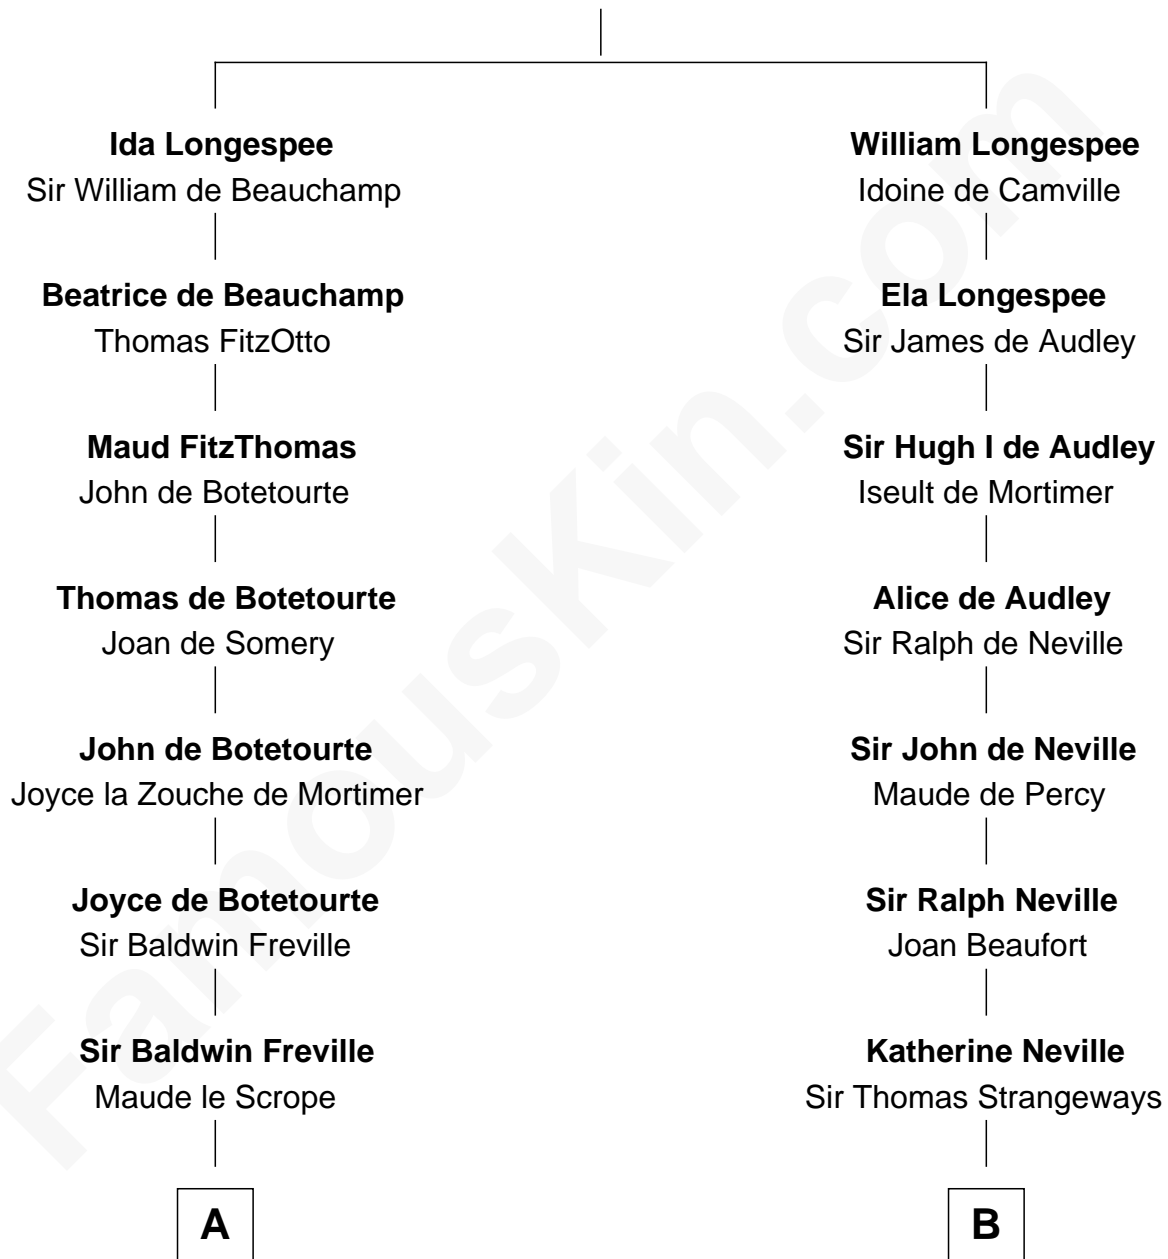

FamousKin.com Relationship Chart of

Susan B. Anthony

Women's Rights Advocate

20th cousin of

Colonel Robert Gould Shaw

U.S. Civil War leader of film "Glory" fame

Sir William Longespee

Ela of Salisbury

C

Judith Hicks
David Anthony

Humphrey Anthony
Hannah Lapham

Daniel Anthony
Lucy Read

Susan B. Anthony
Women's Rights Advocate

D

Sarah Rogers
Samuel Parkman

Elizabeth Willard Parkman
Robert Gould Shaw

Francis George Shaw
Sarah Blake Sturgis

Colonel Robert Gould Shaw
Main character in film "Glory"

FamousKin.com