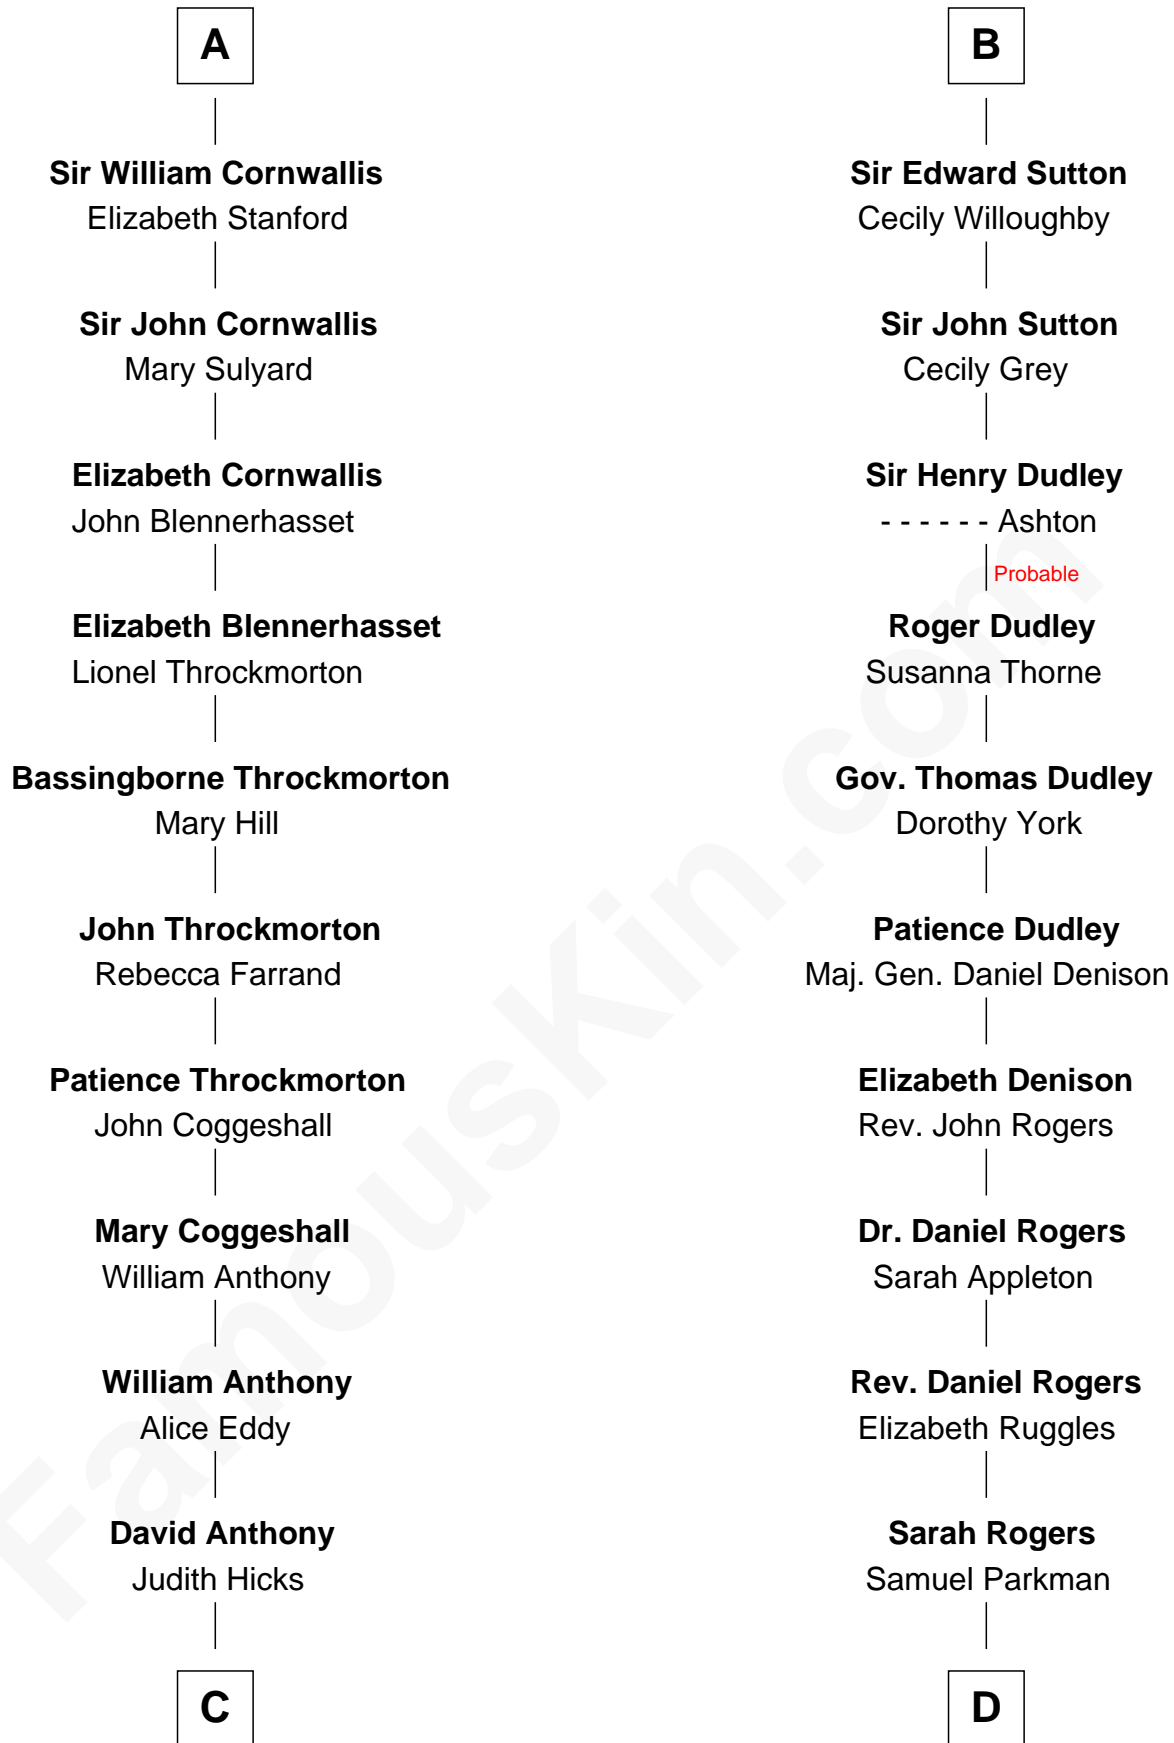

FamousKin.com Relationship Chart of

Susan B. Anthony

Women's Rights Advocate

19th cousin of

Colonel Robert Gould Shaw

U.S. Civil War leader of film "Glory" fame

Sir Hugh le Despencer

Isabella de Beauchamp

Constance Blount

Sir John Sutton

Elizabeth Berkeley

Sir Edmund Sutton

Joyce Tiptoft

B

C

Humphrey Anthony

Hannah Lapham

Daniel Anthony

Lucy Read

Susan B. Anthony

Women's Rights Advocate

D

Elizabeth Willard Parkman

Robert Gould Shaw