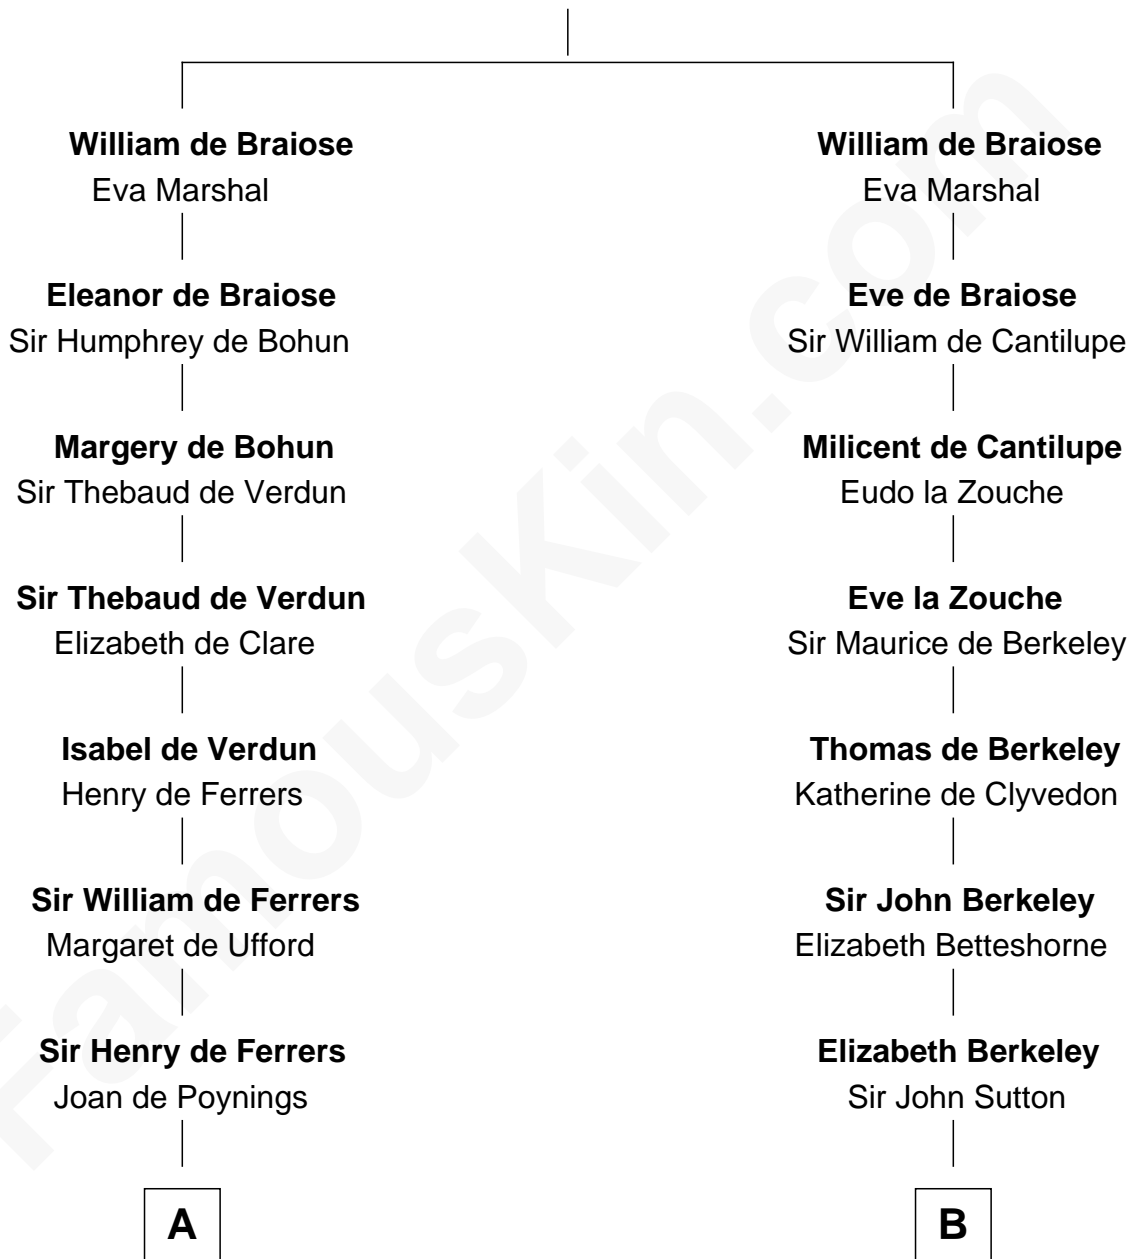

FamousKin.com

Relationship Chart of

Susan B. Anthony

Women's Rights Advocate

20th cousin 1 time removed of

Colonel Robert Gould Shaw

U.S. Civil War leader of film "Glory" fame

Reginald de Braiose

Francis George Shaw

Sarah Blake Sturgis

Colonel Robert Gould Shaw

Main character in film "Glory"