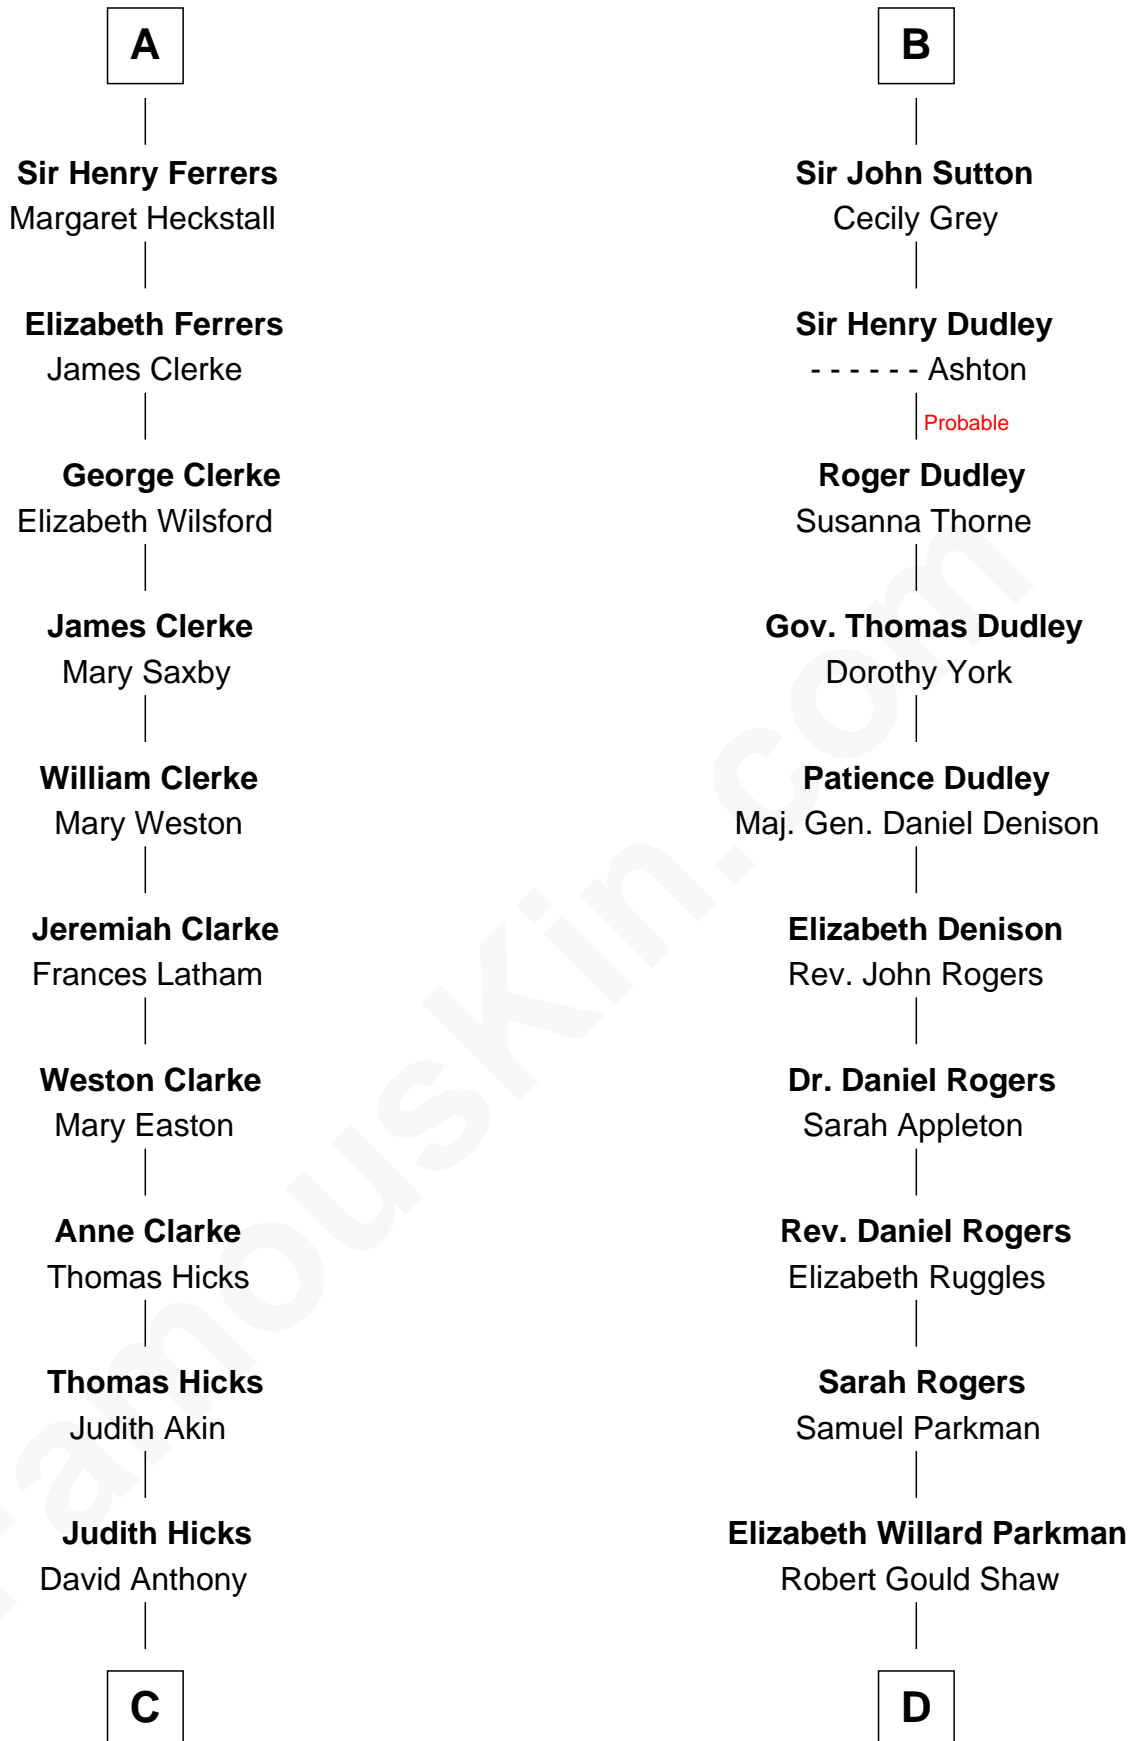

FamousKin.com

Relationship Chart of

Susan B. Anthony

Women's Rights Advocate

18th cousin 1 time removed of

Colonel Robert Gould Shaw

U.S. Civil War leader of film "Glory" fame

FamousKin.com