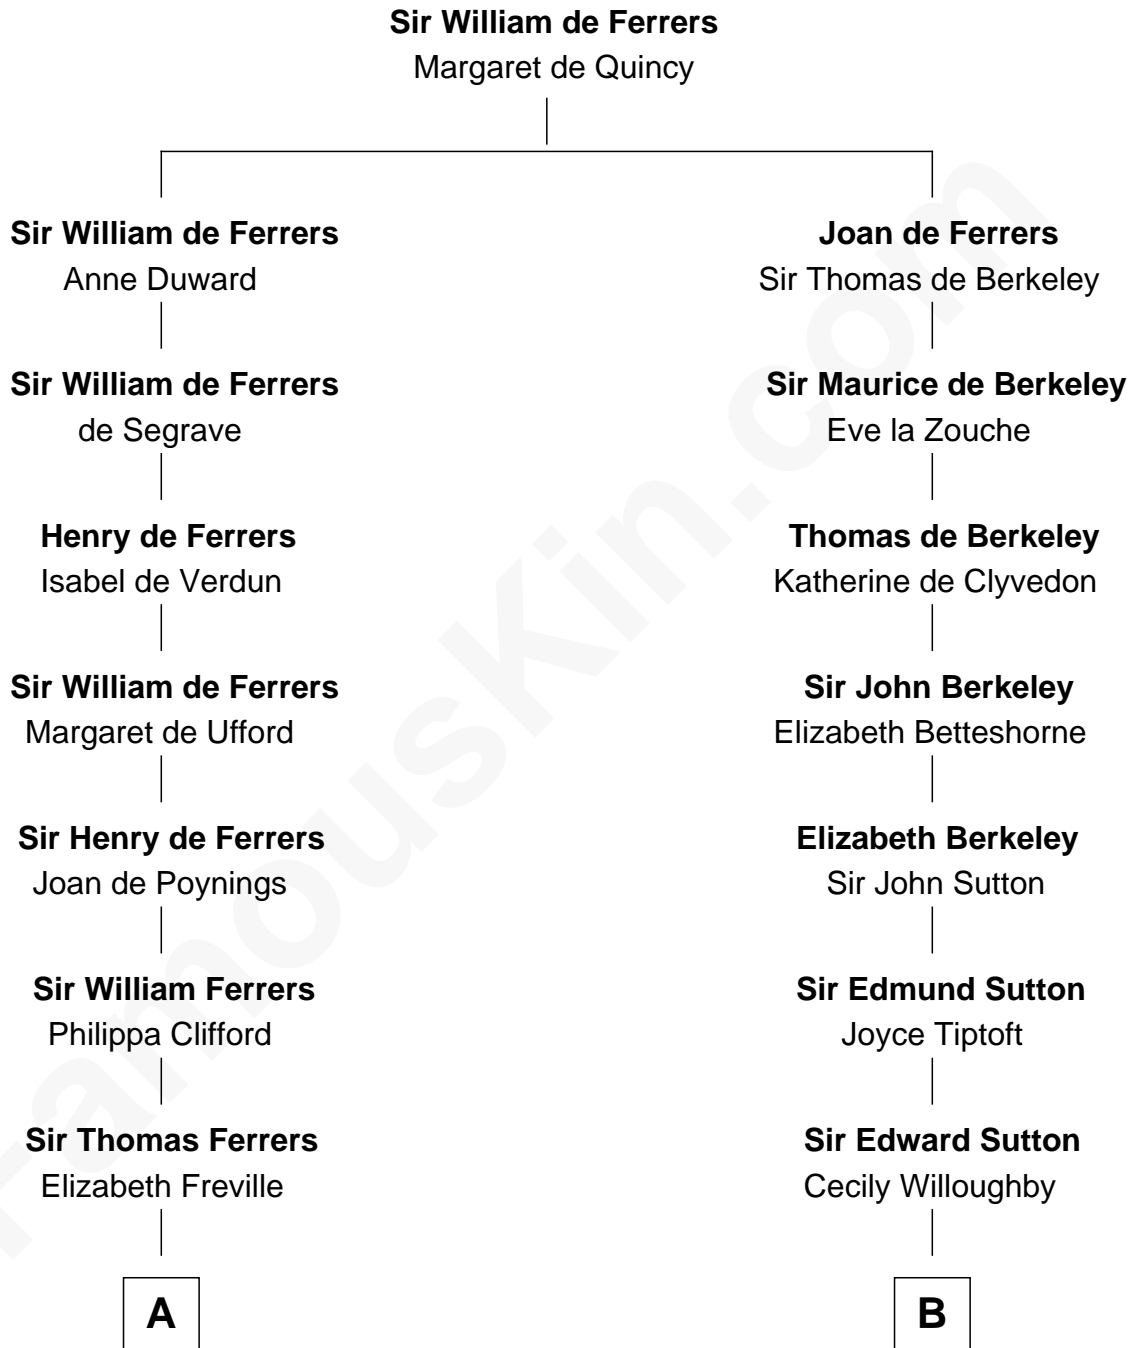

FamousKin.com

Relationship Chart of

Susan B. Anthony

Women's Rights Advocate

18th cousin 1 time removed of

Colonel Robert Gould Shaw

U.S. Civil War leader of film "Glory" fame

FamousKin.com