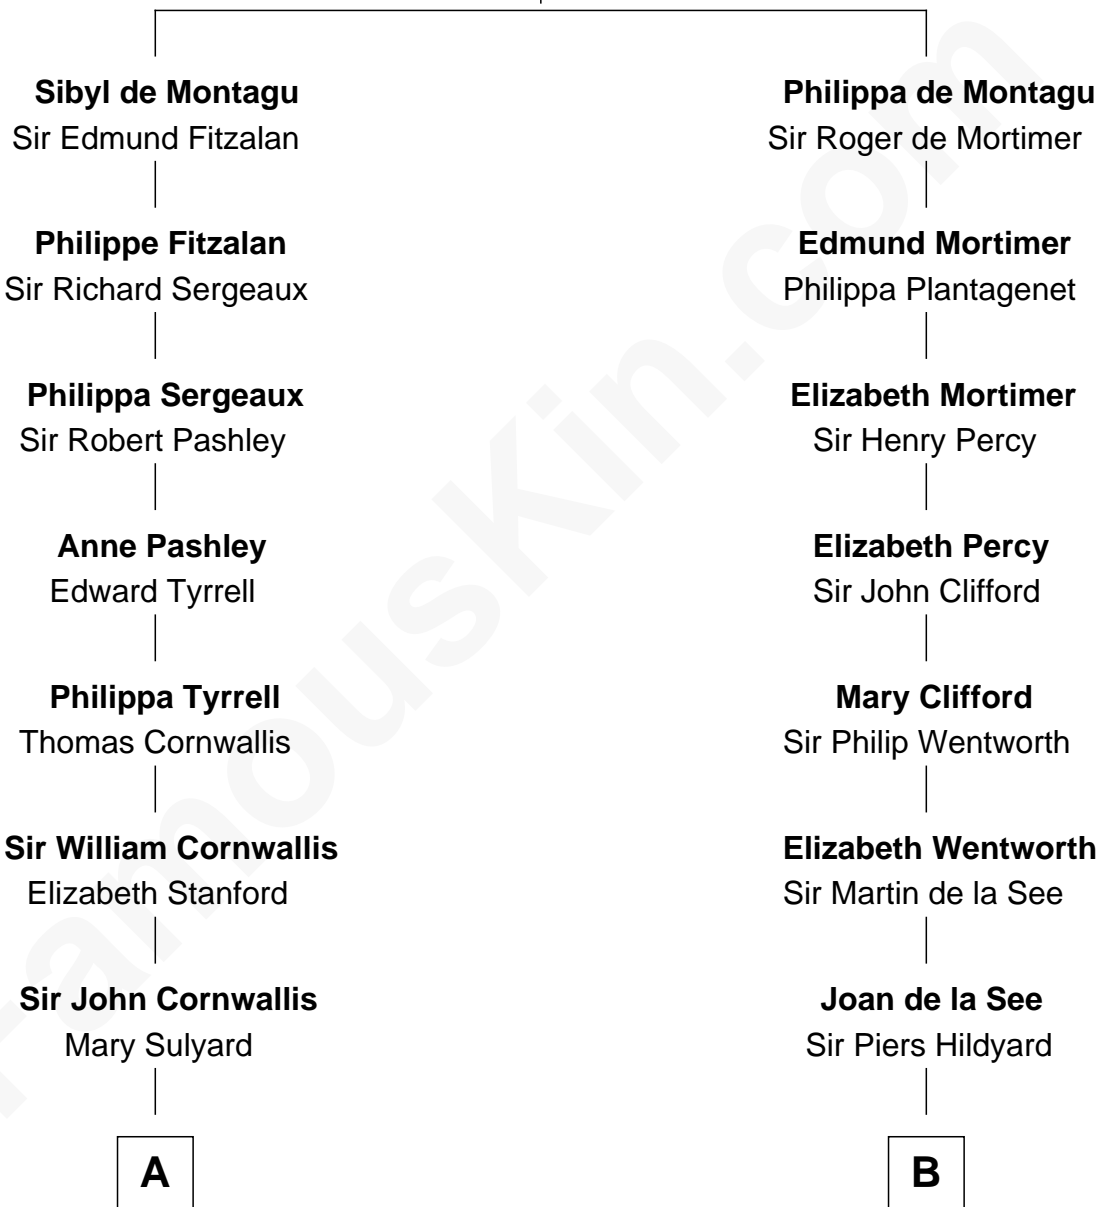

FamousKin.com Relationship Chart of

Susan B. Anthony

Women's Rights Advocate

17th cousin 3 times removed of

Roy Rogers

Cowboy movie actor and singer

William de Montagu
Katherine de Grandison

C

—
Jacintha Kibbe

William Womack

—
Archer Womack

Patricia Adeline Hatchett

—
Mattie M. Womack

Andrew E. Slye

—
Roy Rogers

Cowboy movie actor and singer