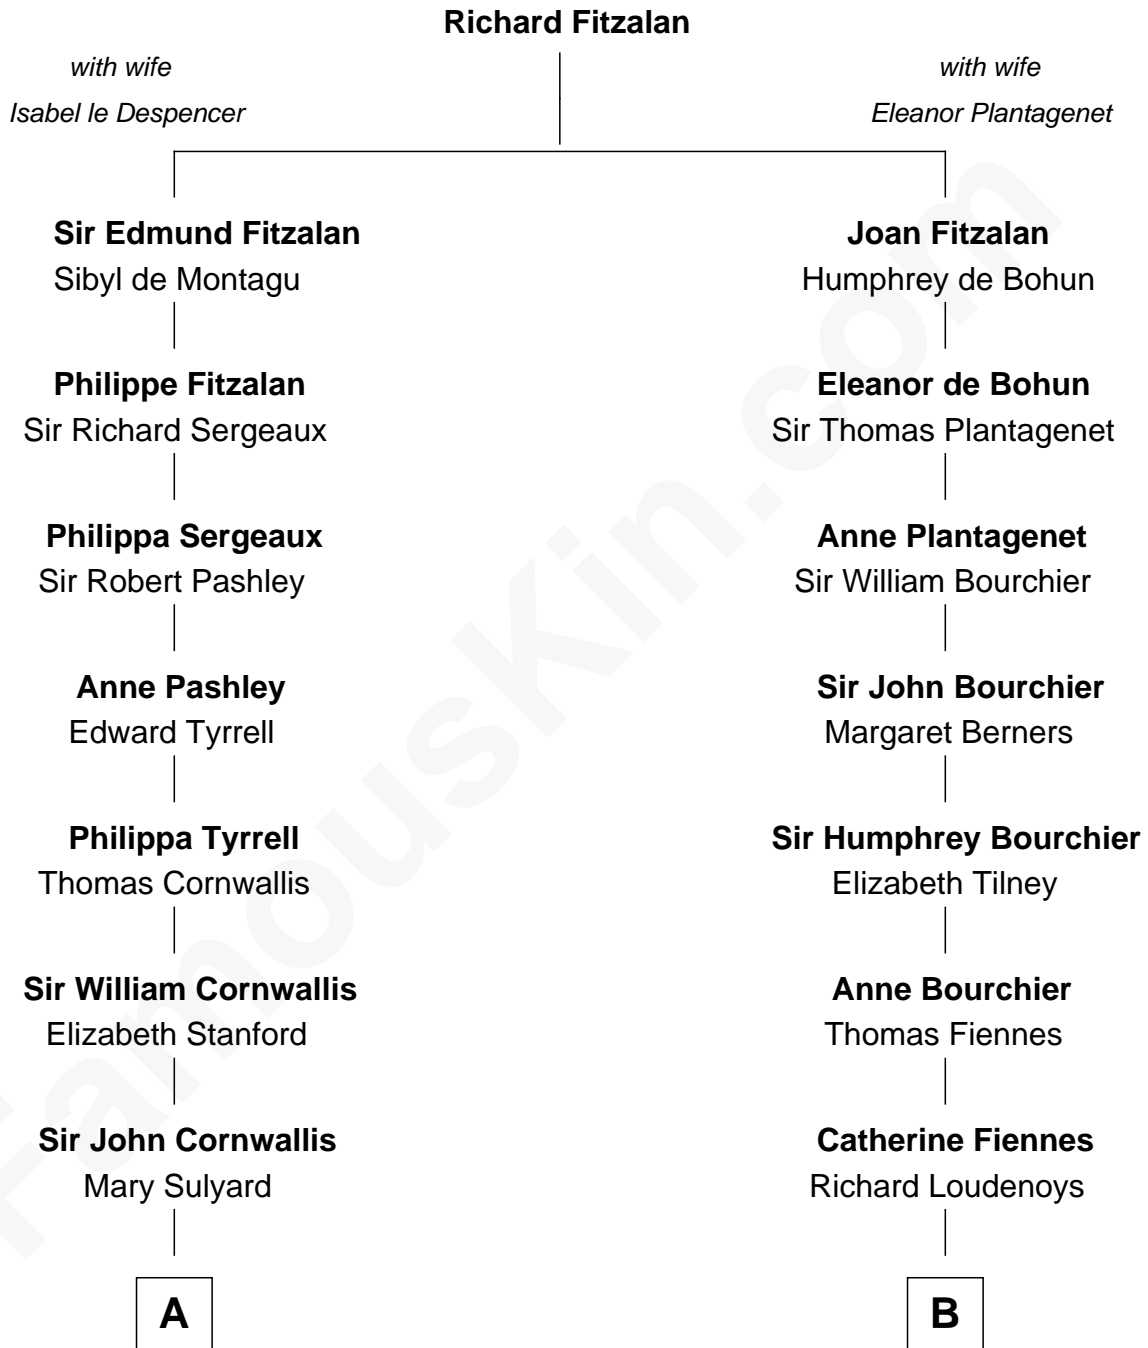

FamousKin.com

Relationship Chart of

Susan B. Anthony

Women's Rights Advocate

17th cousin 4 times removed of

Anne Baxter
Movie Actress

C

Rev. David Wright

Abigail Goddard

William Carey Wright

Anna Lloyd Jones

Frank Lloyd Wright

Catherine L. Tobin

Catherine Dorothy Wright

Kenneth Stuart Baxter

Anne Baxter