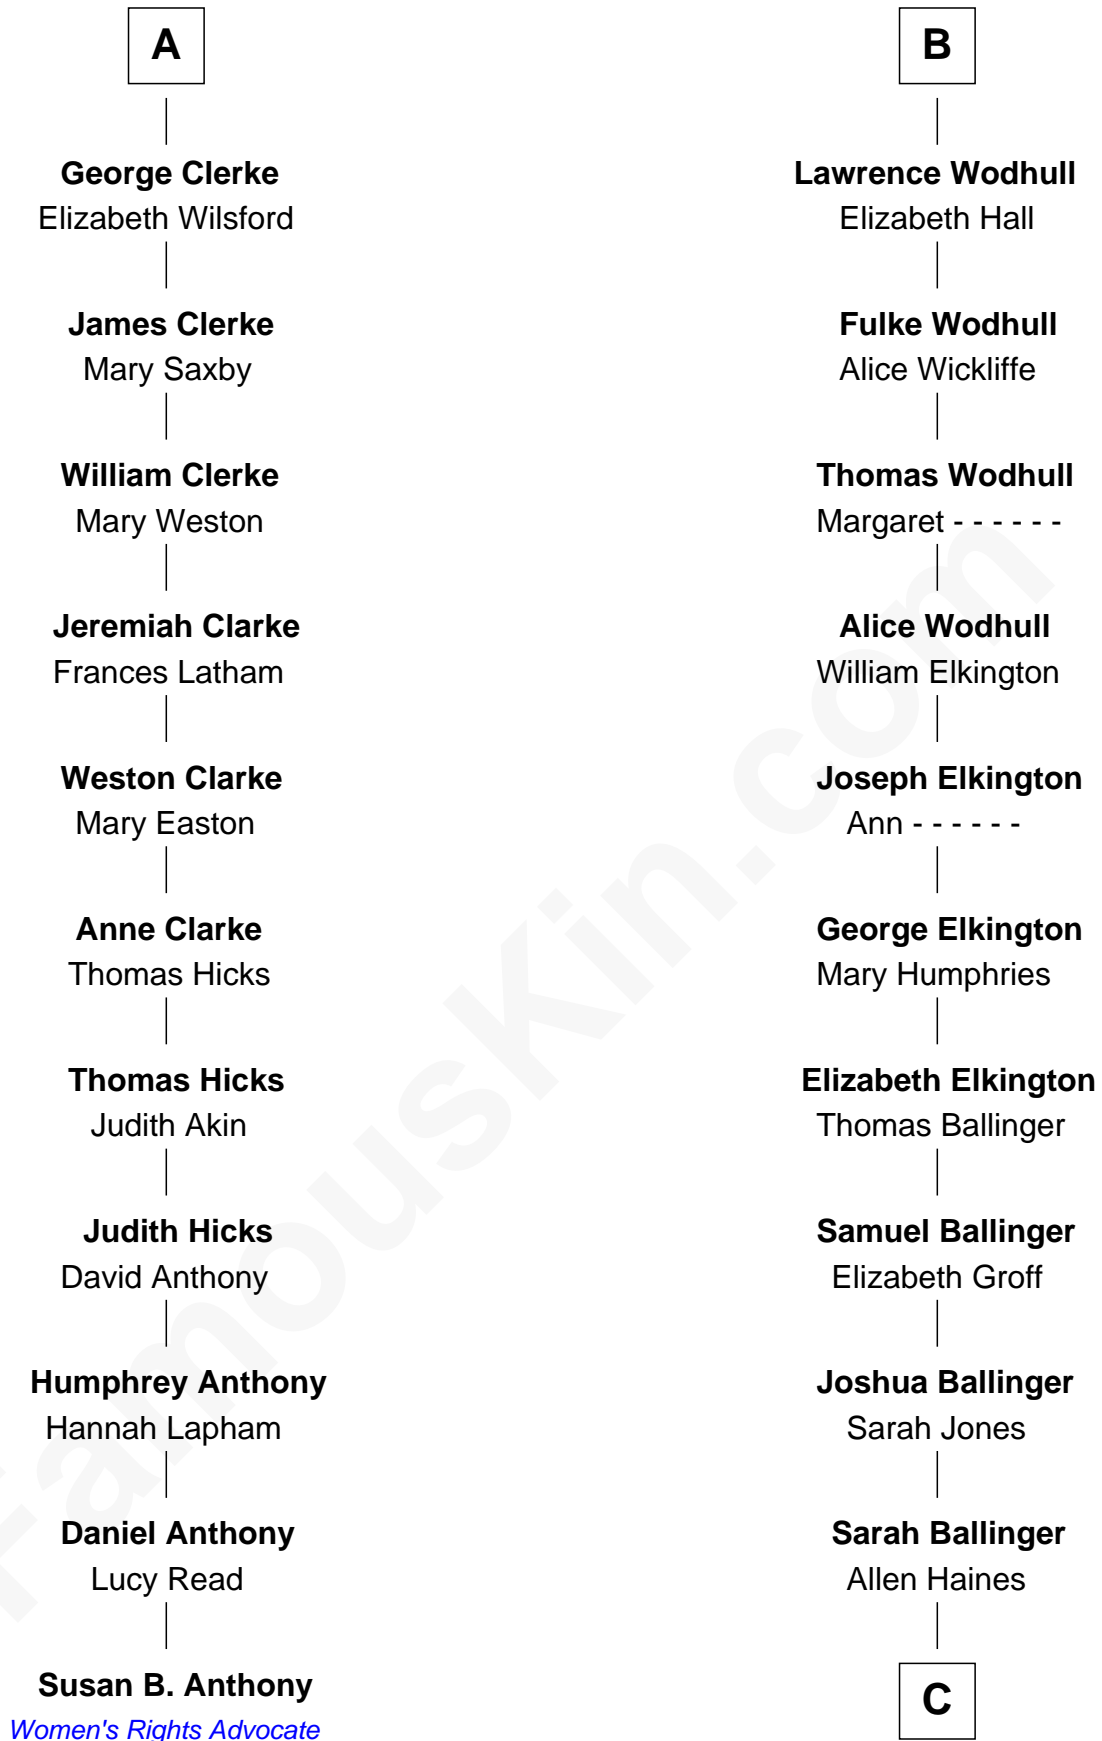

FamousKin.com Relationship Chart of

Susan B. Anthony

Women's Rights Advocate

17th cousin 4 times removed of

Barbara (Pierce) Bush

First Lady of President George H.W. Bush

C

Jonathan Haines

Mary Jane Sprague

Sarah Haines

Jacob Marion Flickinger

Lulu Dell Flickinger

James Edgar Robinson

Pauline Robinson

Marvin Pierce

Barbara (Pierce) Bush