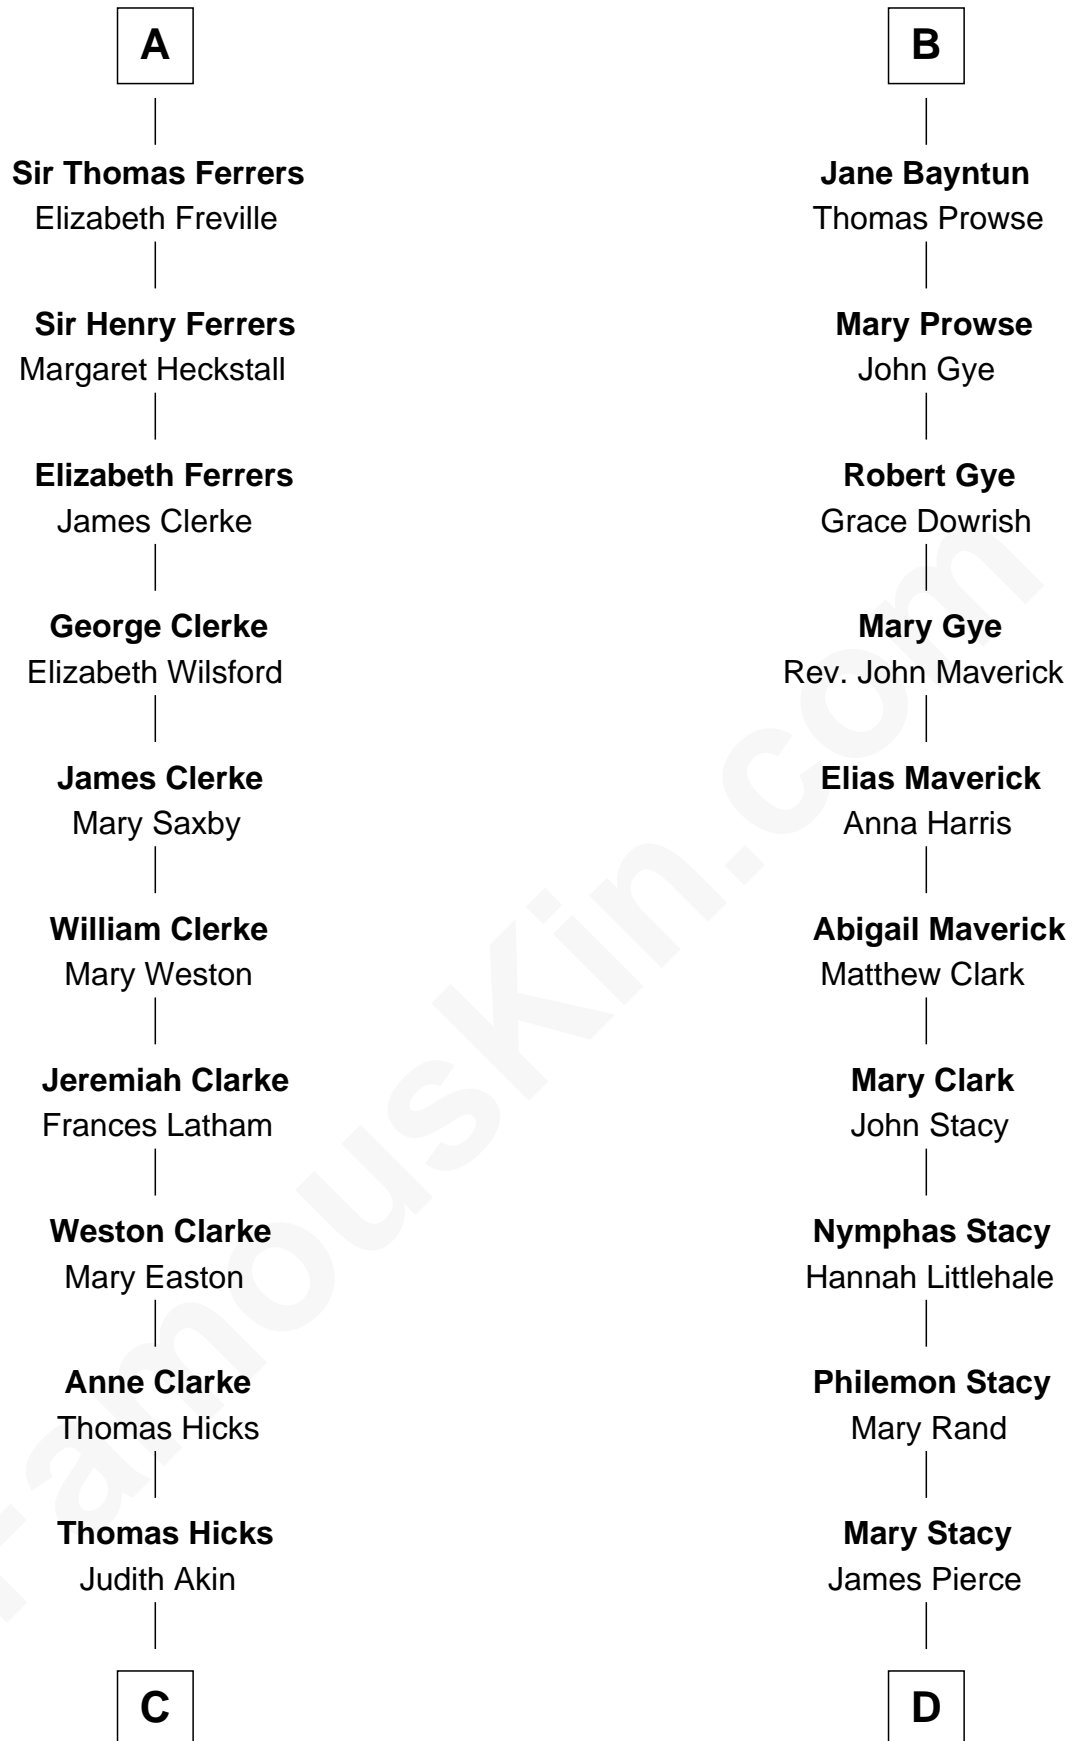

FamousKin.com Relationship Chart of

Susan B. Anthony

Women's Rights Advocate

20th cousin 1 time removed of

Barbara (Pierce) Bush

First Lady of President George H.W. Bush

C

Judith Hicks
David Anthony

Humphrey Anthony
Hannah Lapham

Daniel Anthony
Lucy Read

Susan B. Anthony
Women's Rights Advocate

D

Gen. James Pierce
Chloe Holbrook

Jonas James Pierce
Kate Pritzel

Scott Pierce
Mabel Marvin

Marvin Pierce
Pauline Robinson