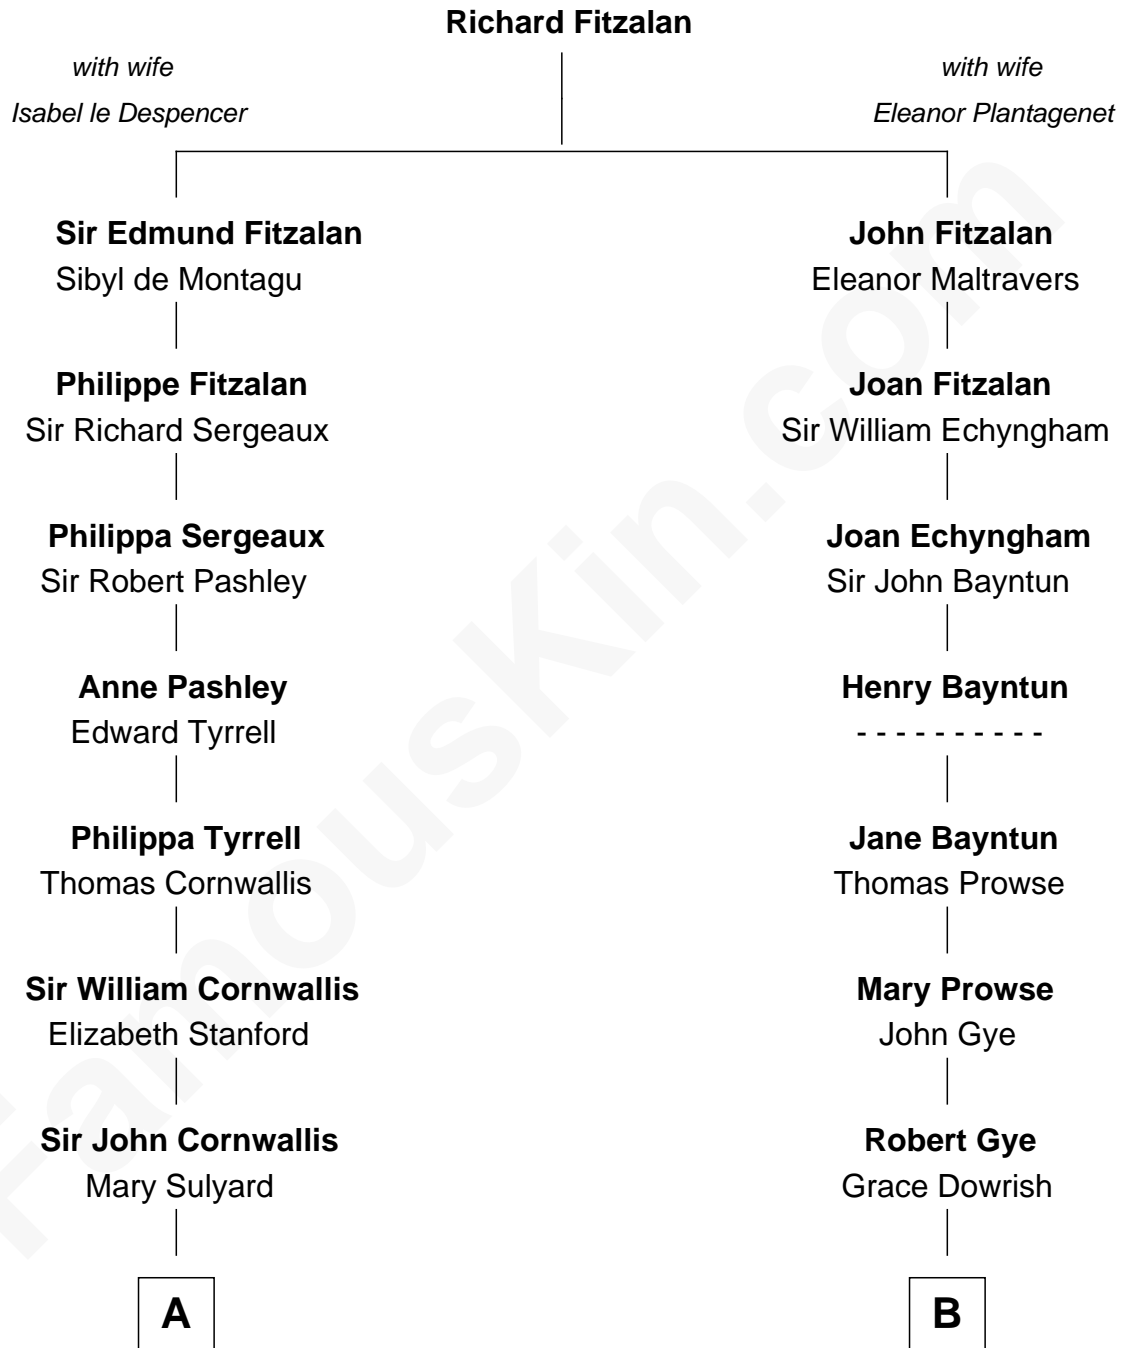

FamousKin.com

Relationship Chart of

Susan B. Anthony

Women's Rights Advocate

17th cousin 1 time removed of

Barbara (Pierce) Bush

First Lady of President George H.W. Bush

C

Marvin Pierce
Pauline Robinson

Barbara (Pierce) Bush
First Lady of George H.W. Bush

FamousKin.com