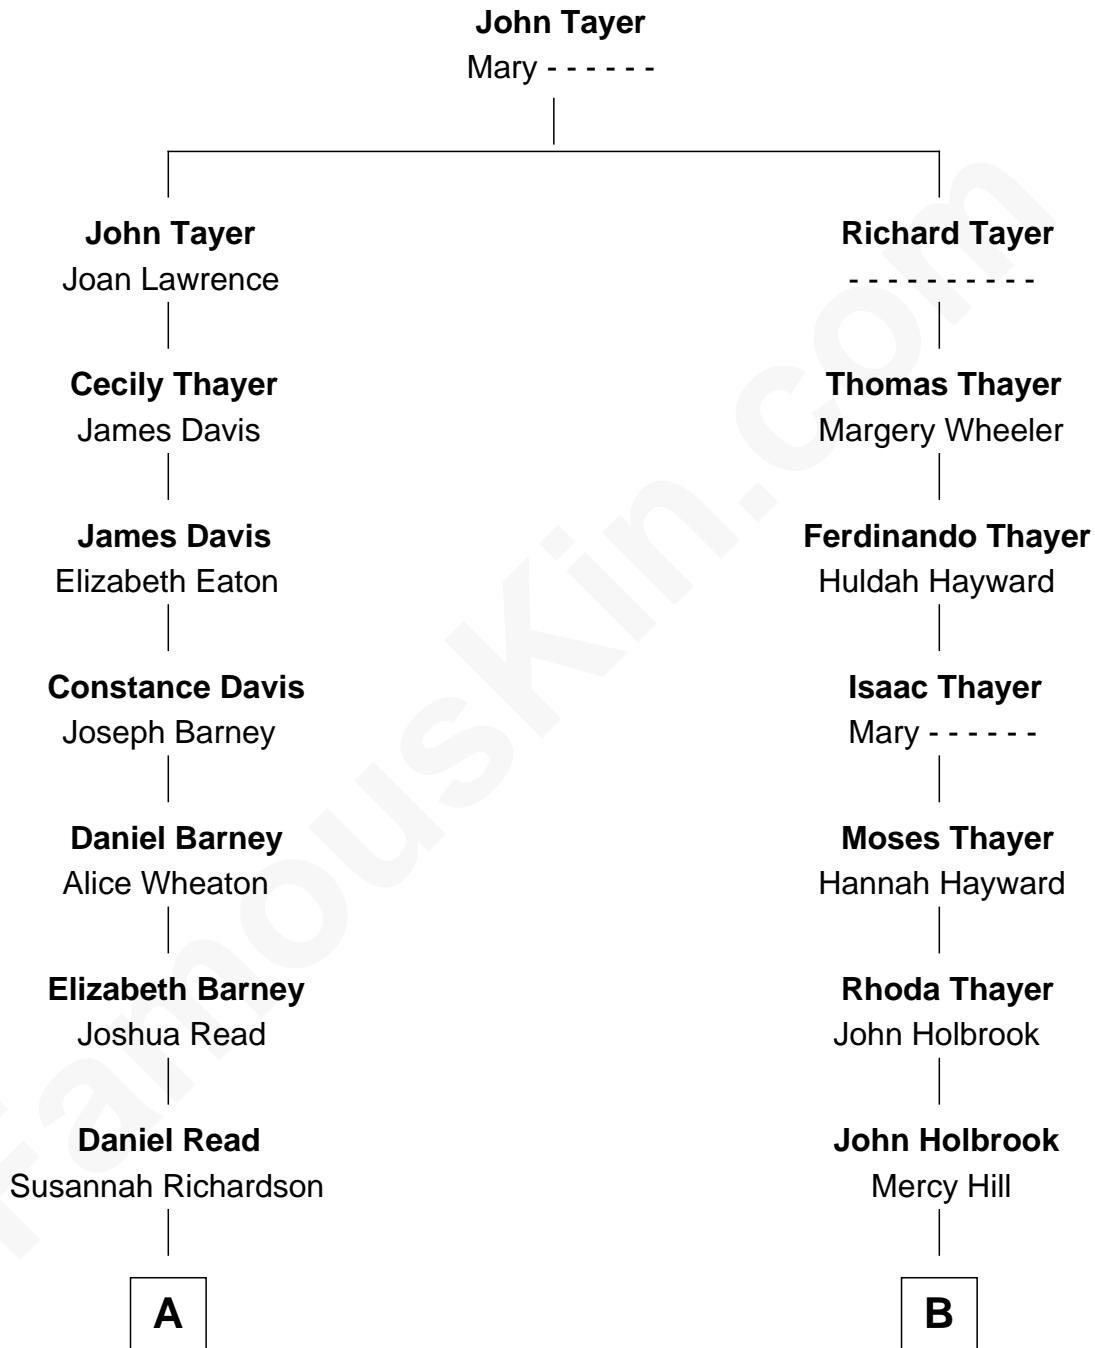

FamousKin.com Relationship Chart of

Susan B. Anthony

Women's Rights Advocate

8th cousin 3 times removed of

Barbara (Pierce) Bush

First Lady of President George H.W. Bush

A

Lucy Read
Daniel Anthony

Susan B. Anthony
Women's Rights Advocate

B

Chloe Holbrook
Gen. James Pierce

Jonas James Pierce
Kate Pritzel

Scott Pierce
Mabel Marvin

Marvin Pierce
Pauline Robinson

Barbara (Pierce) Bush
First Lady of George H.W. Bush