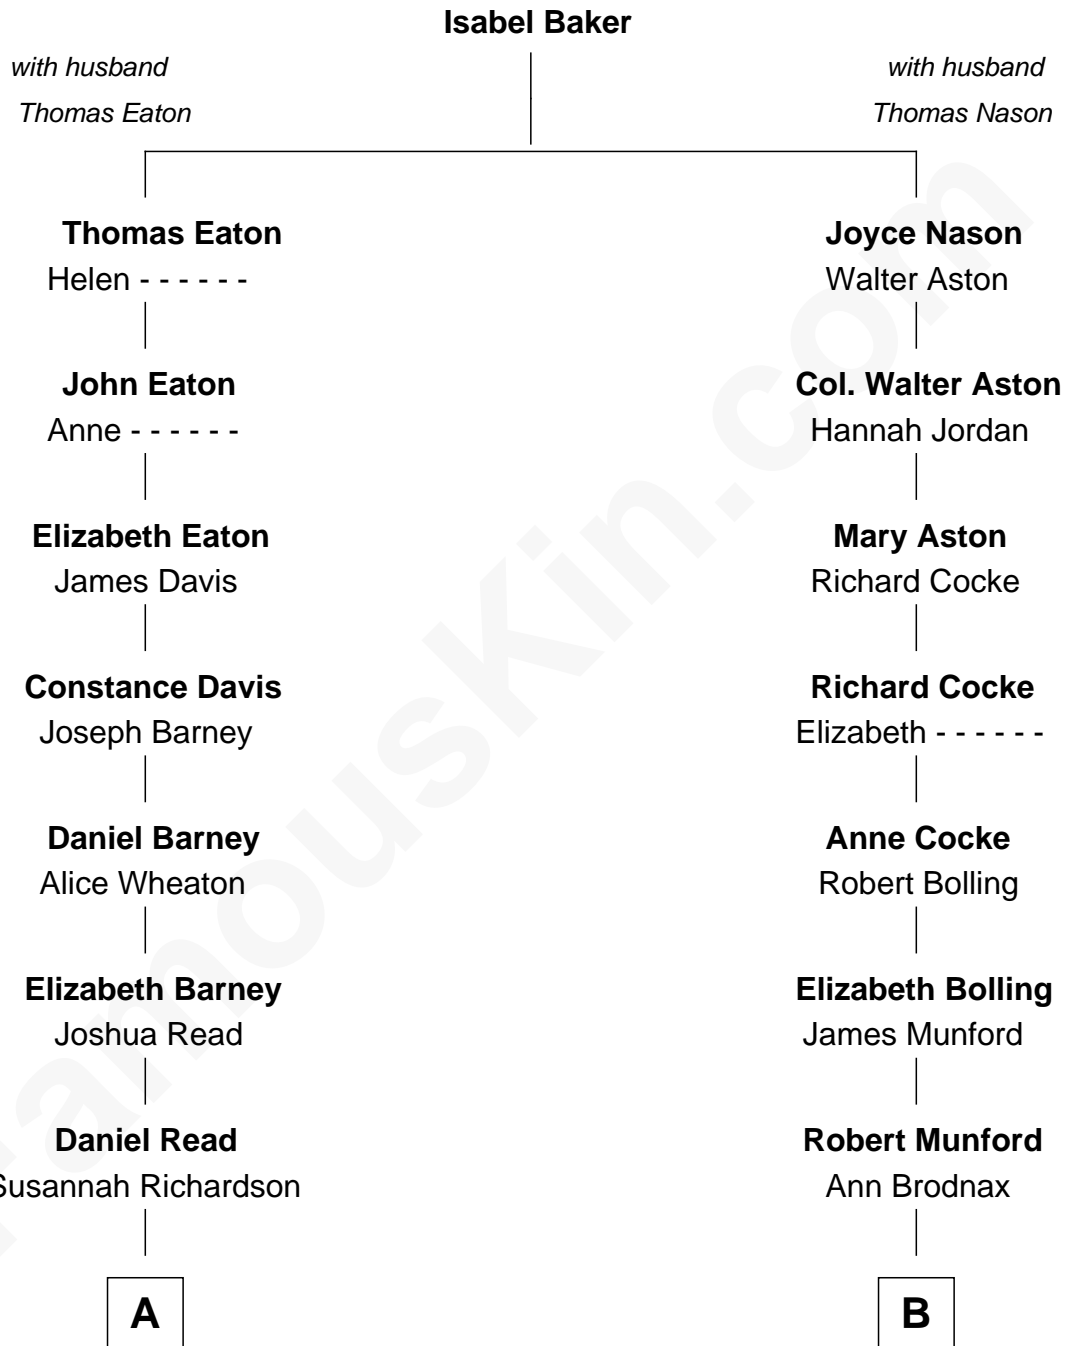

# FamousKin.com Relationship Chart of

**Susan B. Anthony**

*Women's Rights Advocate*

8th cousin 5 times removed of

**George W. Bush**

*43rd U.S. President*

**A**

**Lucy Read**  
Daniel Anthony

**Susan B. Anthony**  
*Women's Rights Advocate*

**B**

**Clarissa Montfort**  
John Shellman

**Susan Montfort Shellman**  
Samuel Howard Fay

**Harriet Eleanor Fay**  
Rev. James Smith Bush

**Samuel Prescott Bush**  
Flora Sheldon

**Prescott Sheldon Bush**  
Dorothy Wear Walker

**George Herbert Walker Bush**  
Barbara Pierce

**George W. Bush**  
*43rd U.S. President*

FamousKin.com