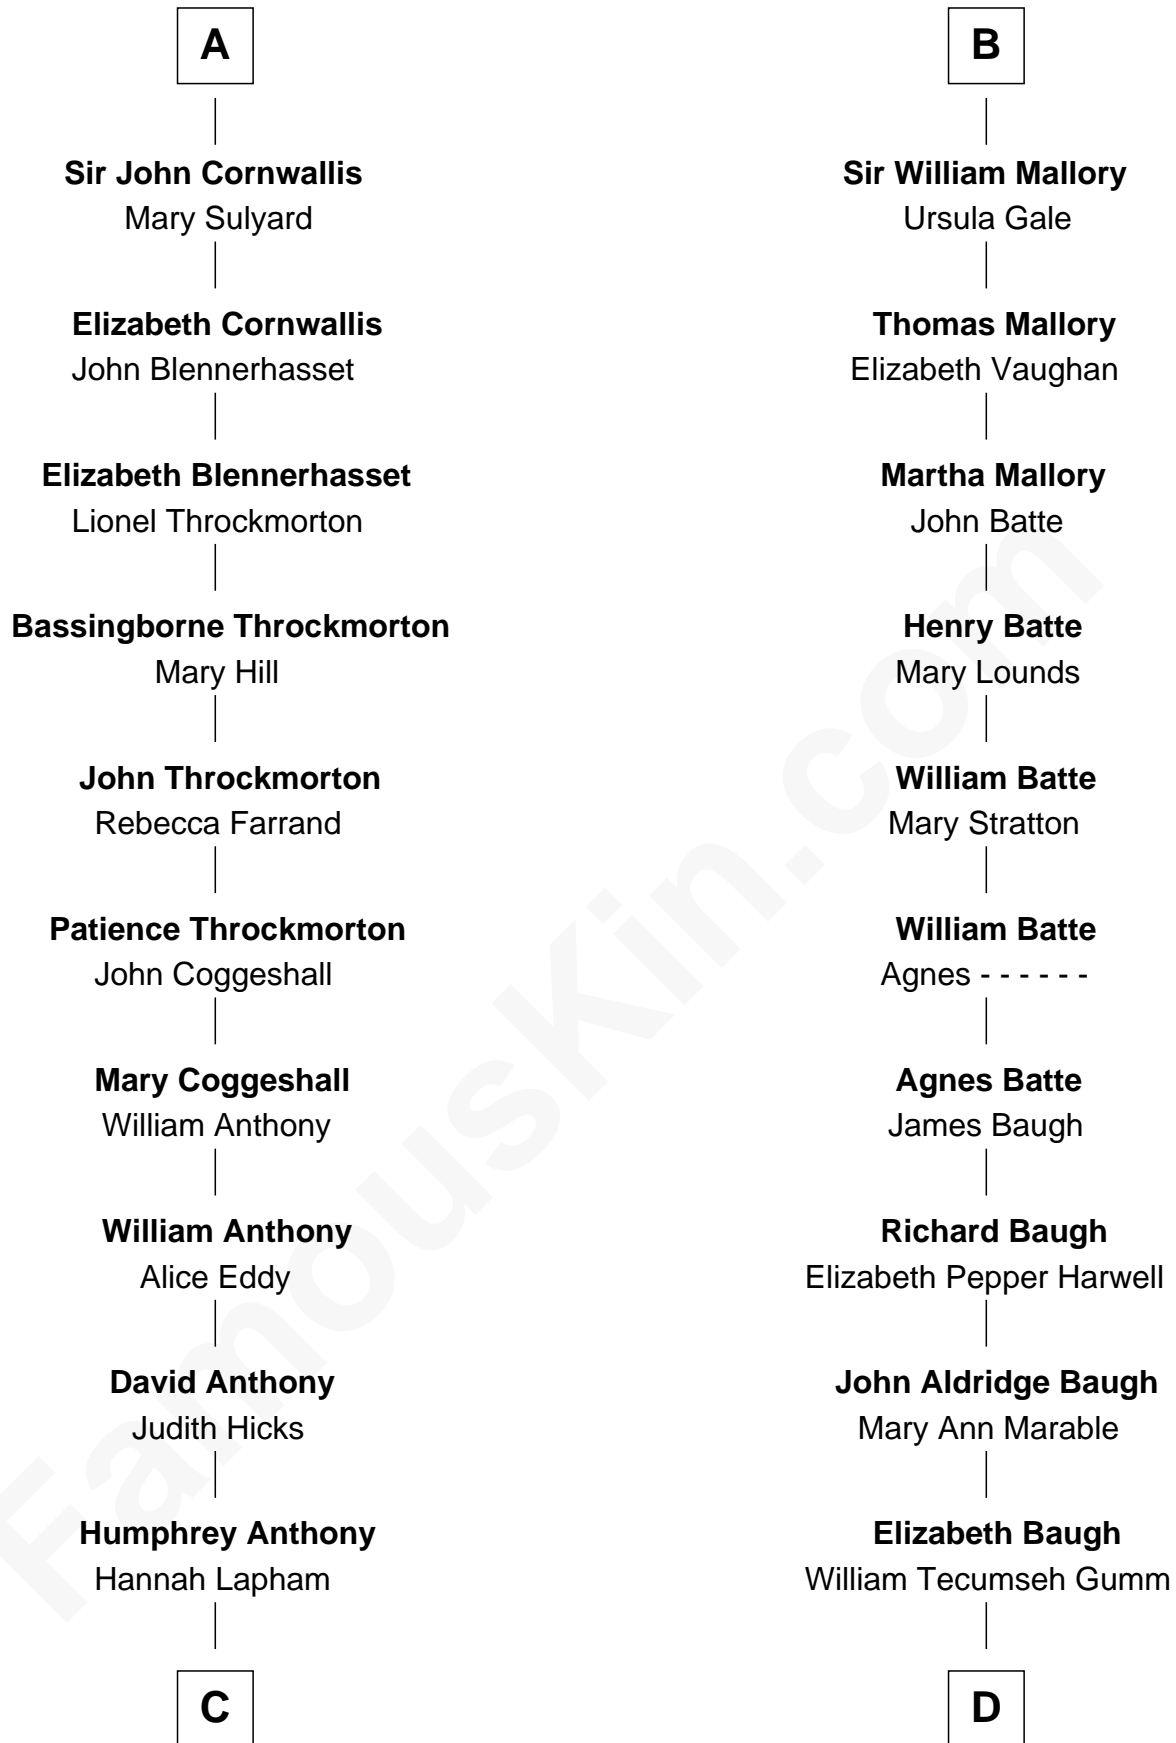

# FamousKin.com Relationship Chart of

**Susan B. Anthony**

*Women's Rights Advocate*

18th cousin of

**Judy Garland**

*Singer and Movie Actress*

**Edmund Fitzalan**

Alice de Warenne

**C**

**Daniel Anthony**

Lucy Read

**Susan B. Anthony**

*Women's Rights Advocate*

**D**

**Francis Avent Gumm**

Ethel Marian Milne