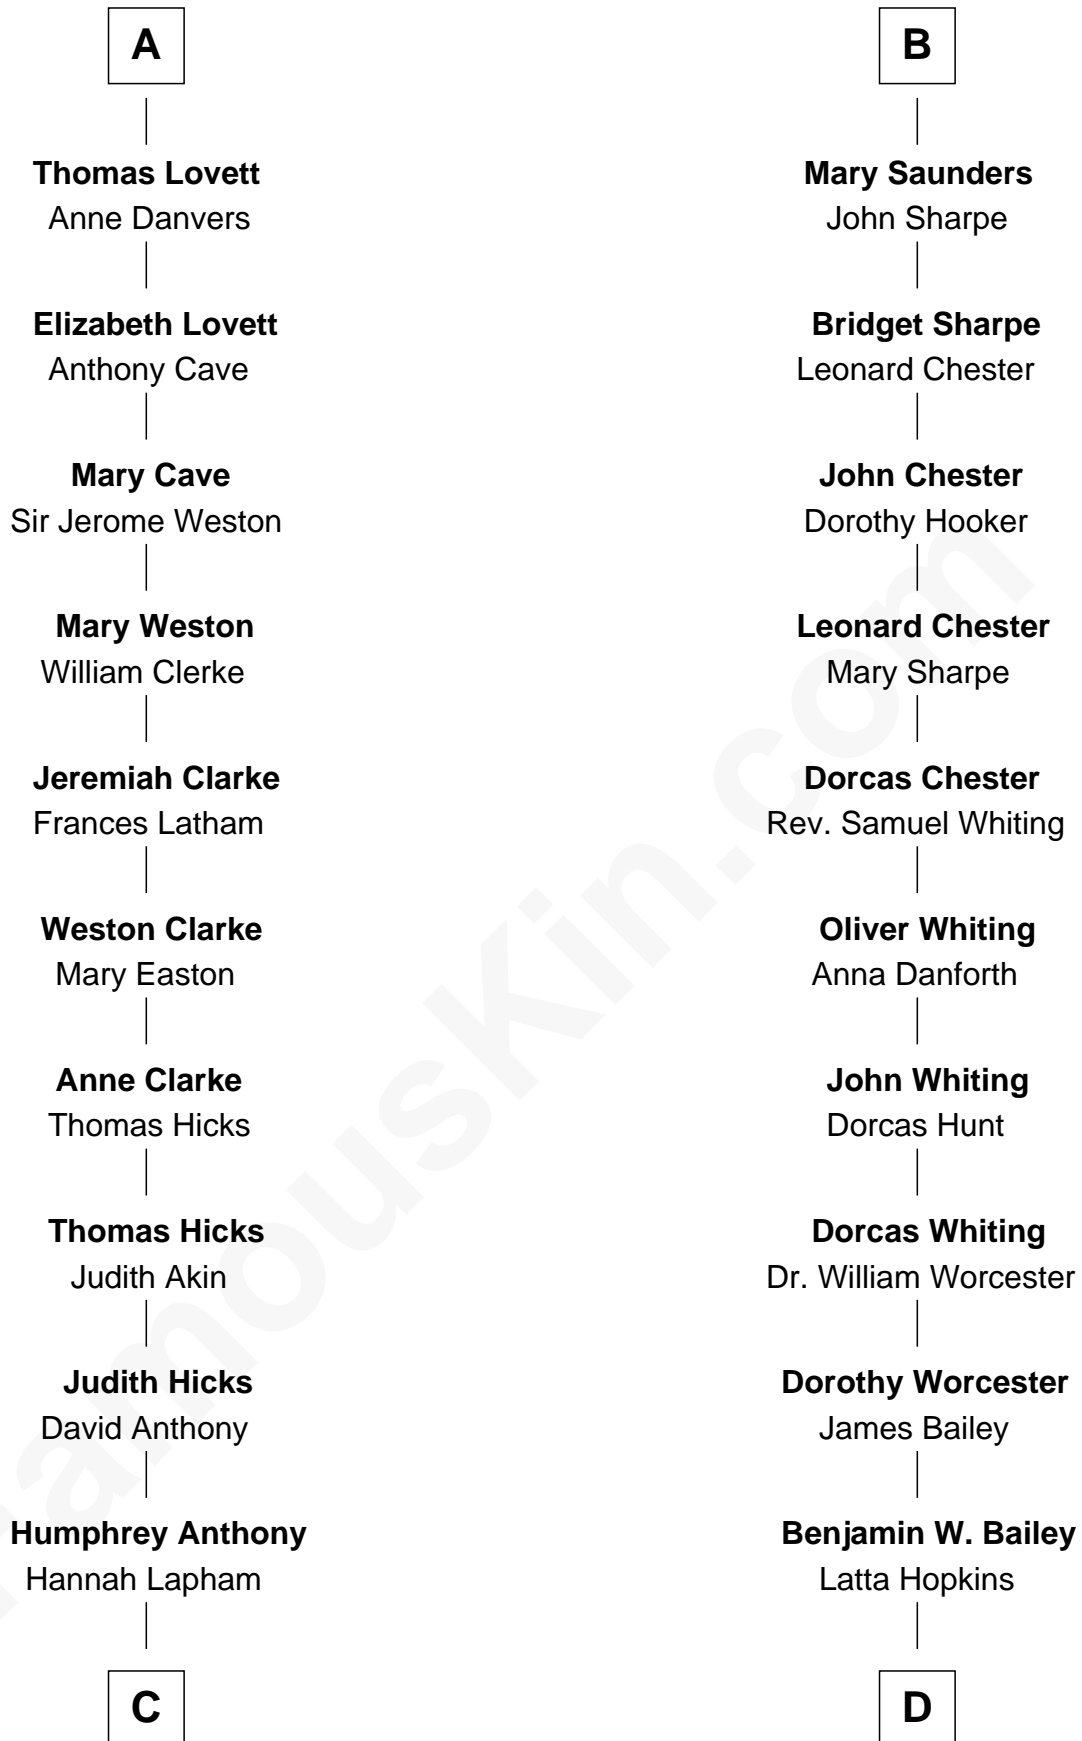

FamousKin.com Relationship Chart of

Susan B. Anthony

Women's Rights Advocate

18th cousin 2 times removed of

Bette Davis

Movie Actress

Sir William de Boteler

Ela Herdeburgh

Sir Nicholas Longford

Alice Longford

William FitzHerbert

Henry FitzHerbert

----- Downes

Nicholas FitzHerbert

Alice Booth

Joan FitzHerbert

John Cotton

Margaret Cotton

Richard Belgrave

Dorothy Belgrave

William Saunders

B

C

Daniel Anthony

Lucy Read

Susan B. Anthony

Women's Rights Advocate

D

Harriet Jane Bailey

Charles Otis Thompson

Harriet Eugenia Thompson

William Aaron Favor