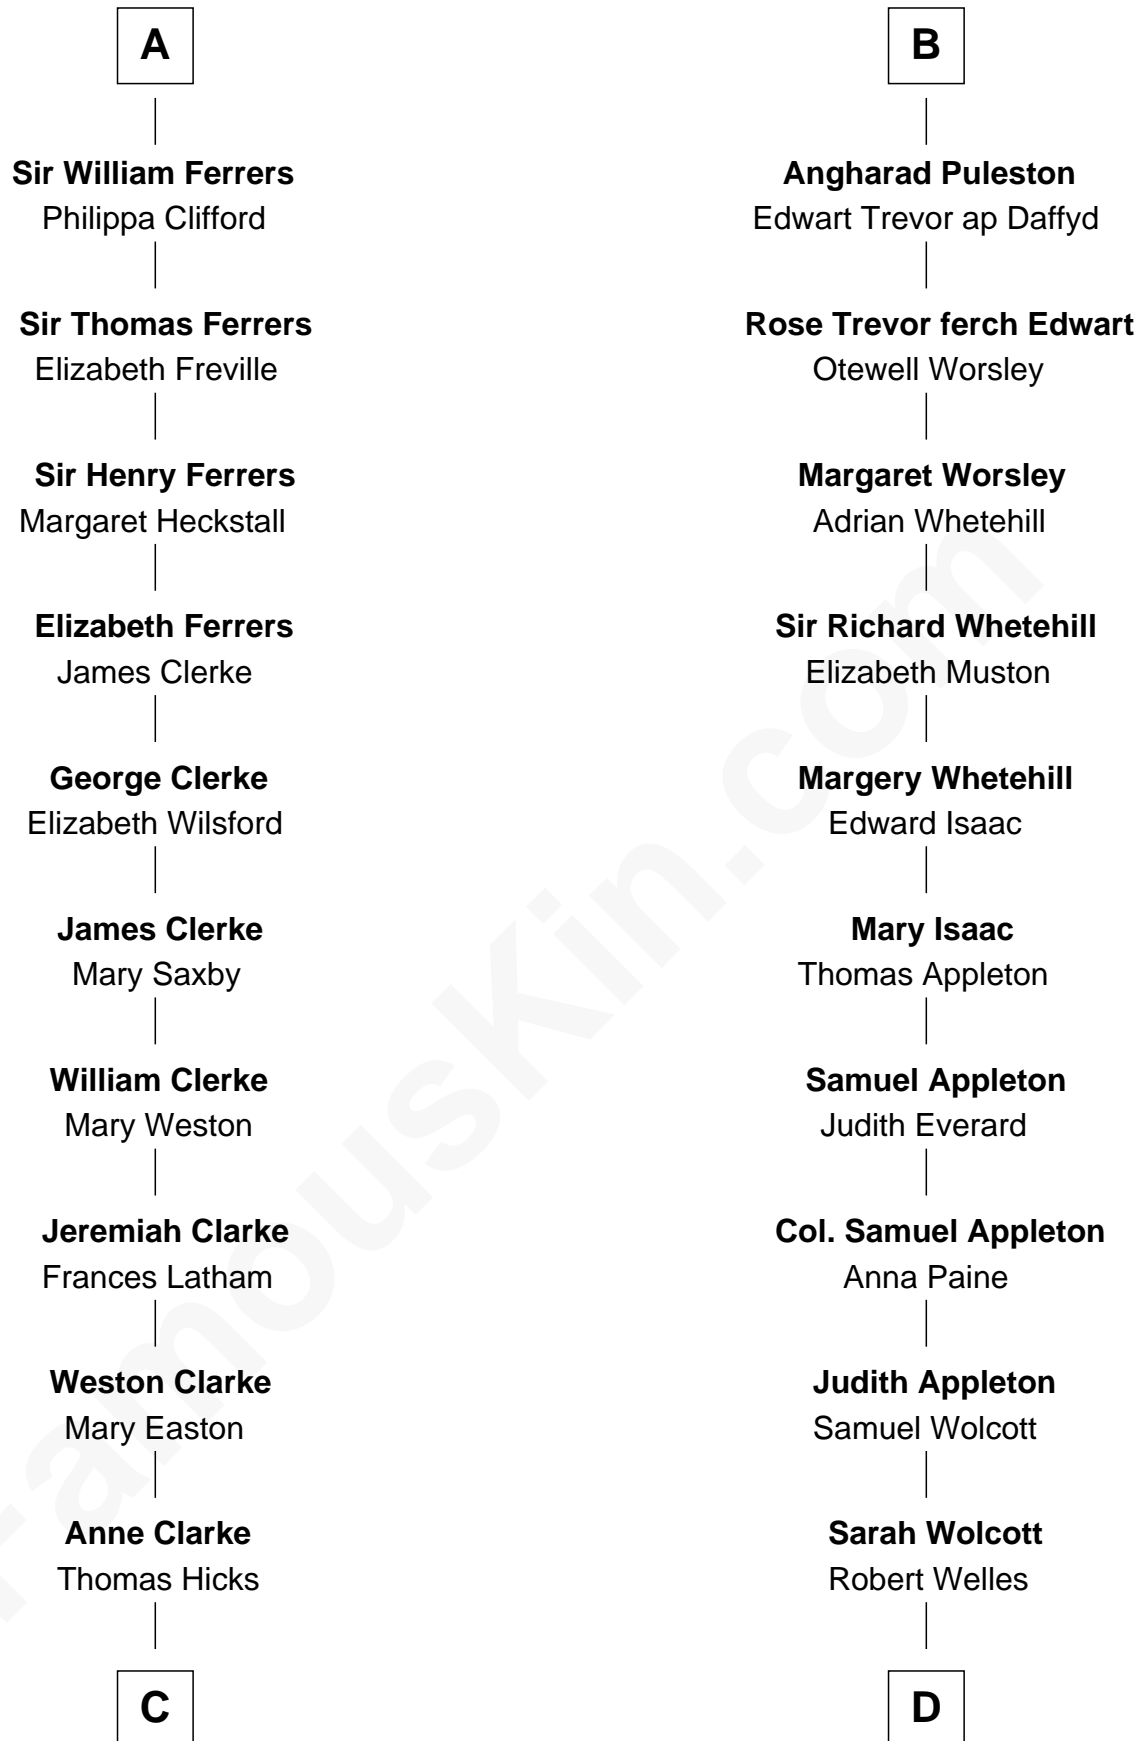

### Susan B. Anthony

*Women's Rights Advocate*

20th cousin 1 time removed of

**Nichole d'Aubeney**  
Sir Roger de Somery

**Joan de Somery**  
John IV le Strange

**John V le Strange**  
Maud de Walton

**Elizabeth le Strange**  
Gruffydd ap Madog

**Gruffydd Fychan ap Gruffydd**  
Elen ferch Thomas ap Llewelyn

**Lowri ferch Gruffydd Fychan**  
Robert Puleston

**B**

**C**

**Thomas Hicks**

Judith Akin

**Judith Hicks**

David Anthony

**Humphrey Anthony**

Hannah Lapham

**Daniel Anthony**

Lucy Read

**Susan B. Anthony**

*Women's Rights Advocate*

**D**

**Sarah Welles**

Jonathan Robbins