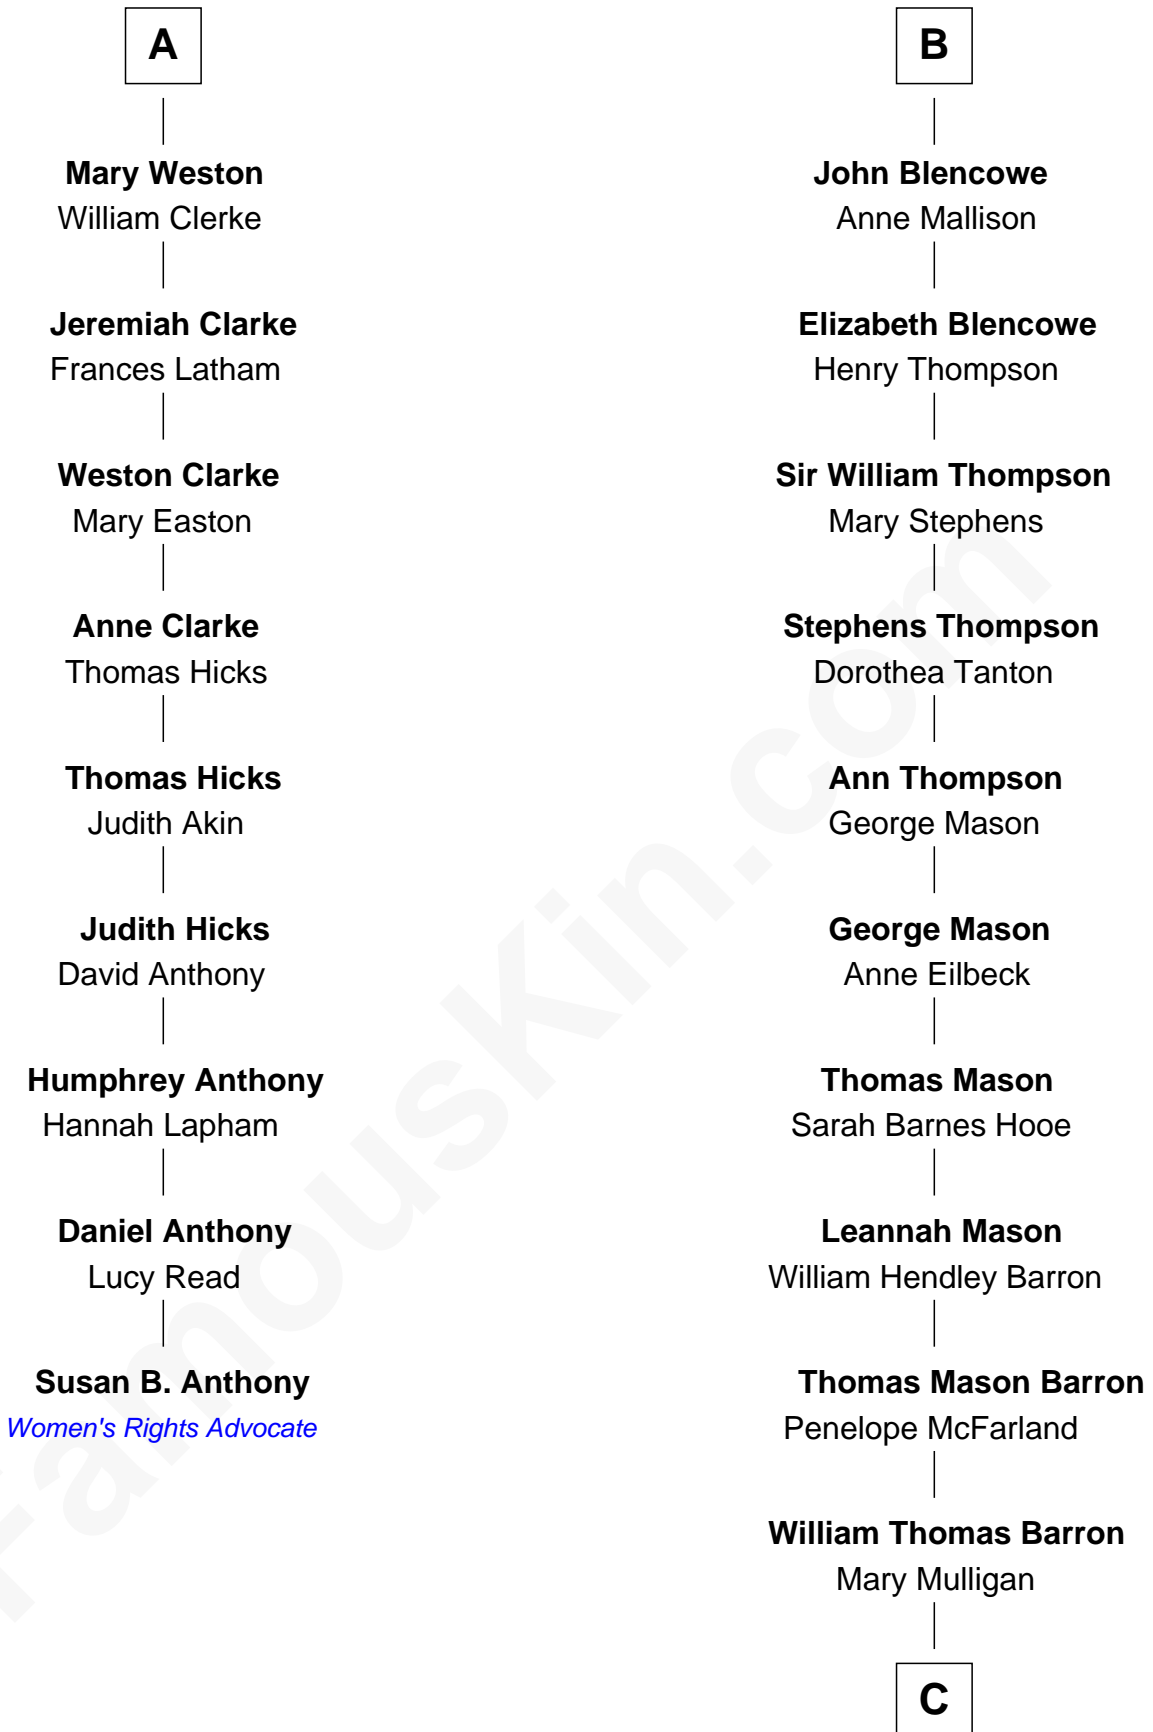

FamousKin.com Relationship Chart of

Susan B. Anthony

Women's Rights Advocate

15th cousin 5 times removed of

Paris Hilton

Socialite and TV Personality

Sir Walter Blount

Sancha de Ayala

Sir Thomas Blount

Margaret de Gresley

Sanchia Blount

Edward Langford

Alice Langford

John Stradling

Anne Stradling

Sir John Danvers

Anne Danvers

Thomas Lovett

Elizabeth Lovett

Anthony Cave

Mary Cave

Sir Jerome Weston

A

Constance Blount

Anthony Blencowe

Richard Blencowe

Apollonia Tolson

Sir Henry Blencowe

Grace Sandford

B

C

Mary Adelaide Barron
Conrad Nicholson Hilton