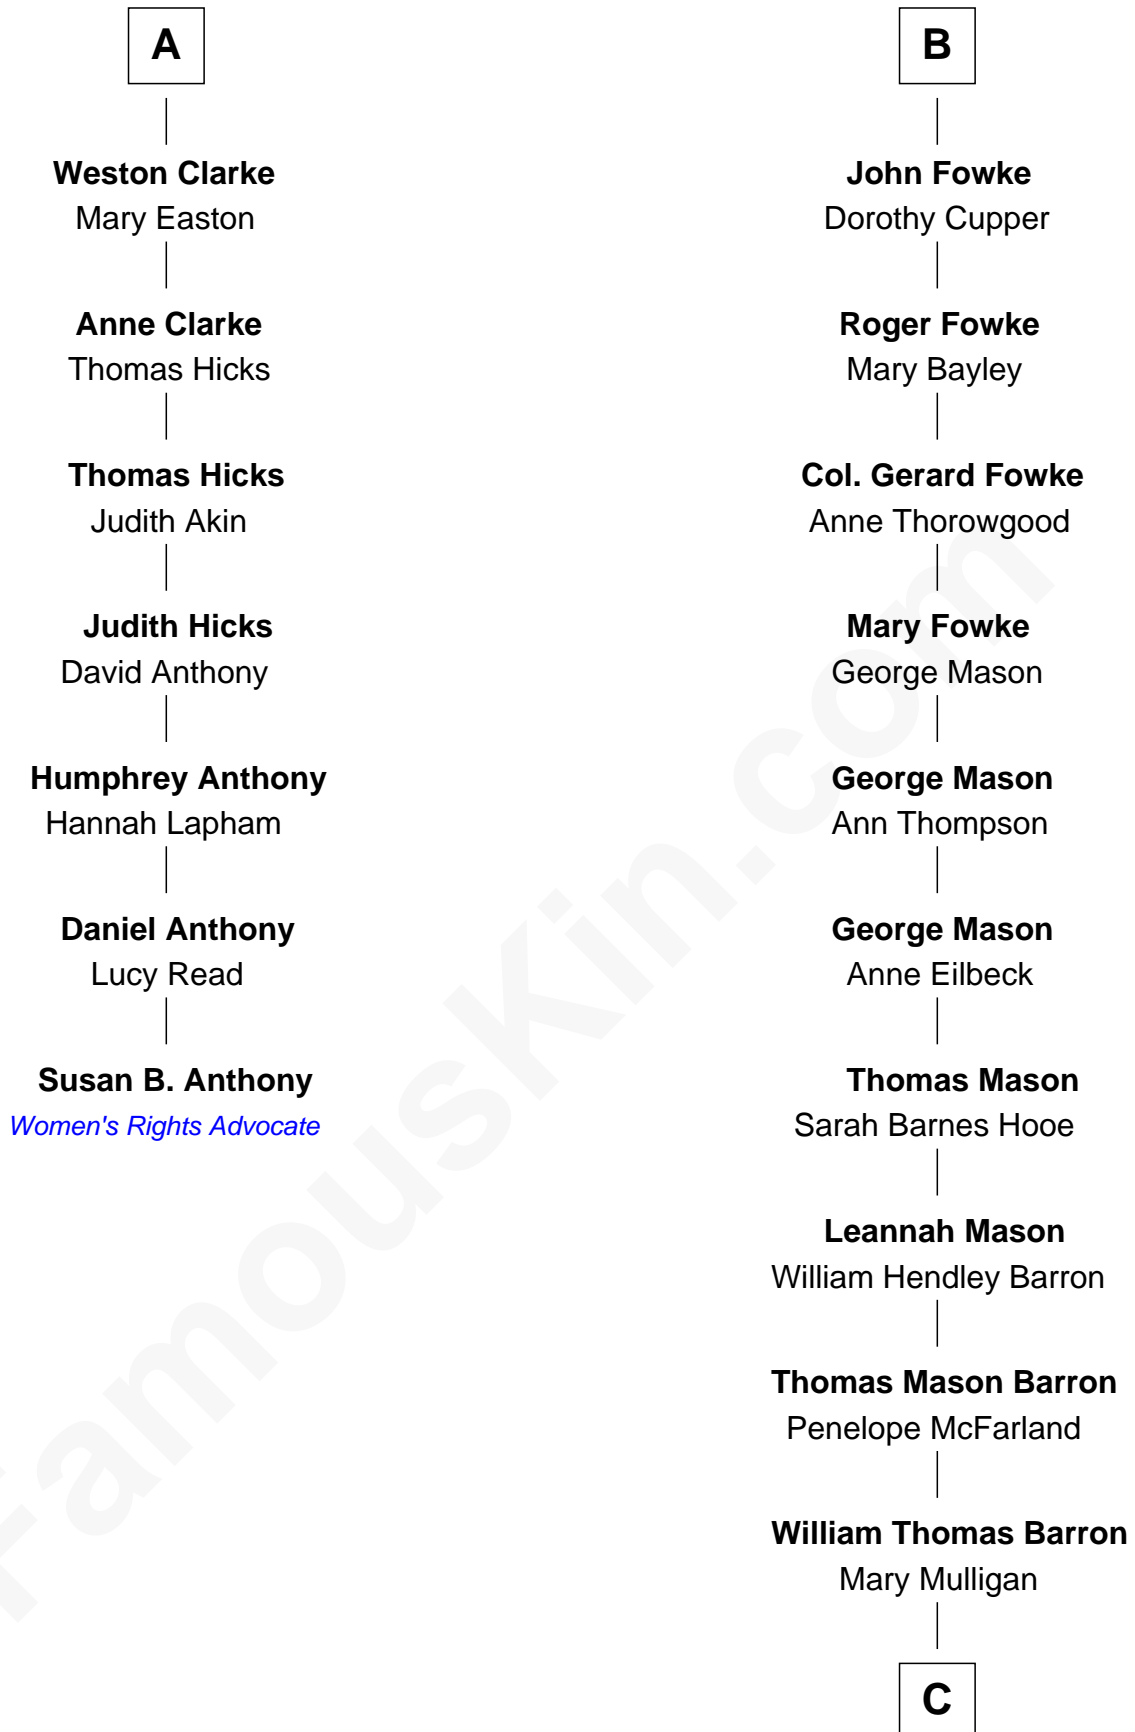

FamousKin.com Relationship Chart of

Susan B. Anthony

Women's Rights Advocate

13th cousin 7 times removed of

Paris Hilton

Socialite and TV Personality

Sir Baldwin Freville

Maude le Scrope

James Clerke

Mary Saxby

William Clerke

Mary Weston

Jeremiah Clarke

Frances Latham

A

Joyce Freville

Sir Roger Aston

Sir Robert Aston

Isabel Brereton

John Aston

Elizabeth Delves

Margaret Aston

John Kinnersley

Isabel Kinnersley

John Bradshaw

Anne Bradshaw

John Fowke

Francis Fowke

Jane Raynsford

B

C

Mary Adelaide Barron
Conrad Nicholson Hilton