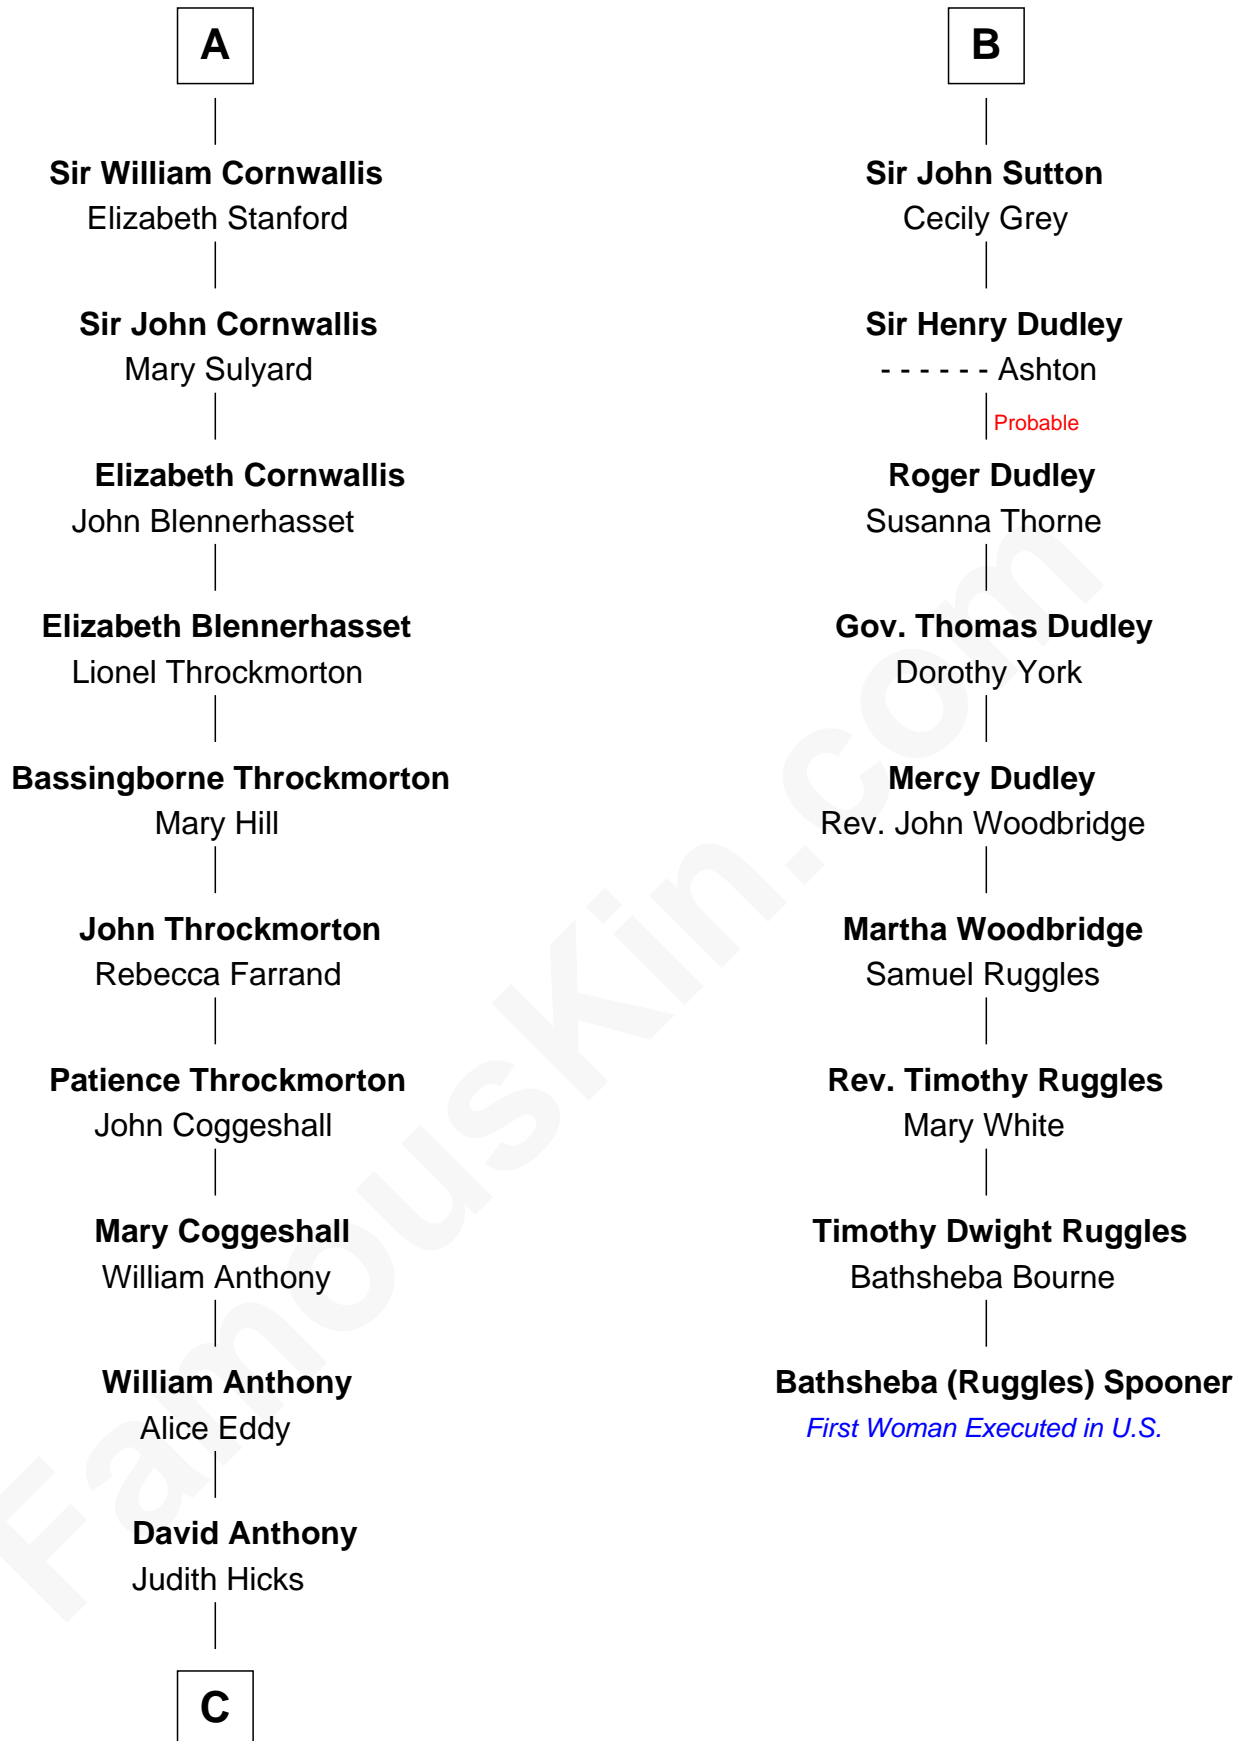

FamousKin.com

Relationship Chart of

Susan B. Anthony

Women's Rights Advocate

15th cousin 4 times removed of

Bathsheba (Ruggles) Spooner

First woman executed for murder in U.S. by non-British government

C

—
Humphrey Anthony

Hannah Lapham

—
Daniel Anthony

Lucy Read

—
Susan B. Anthony

Women's Rights Advocate

FamousKin.com