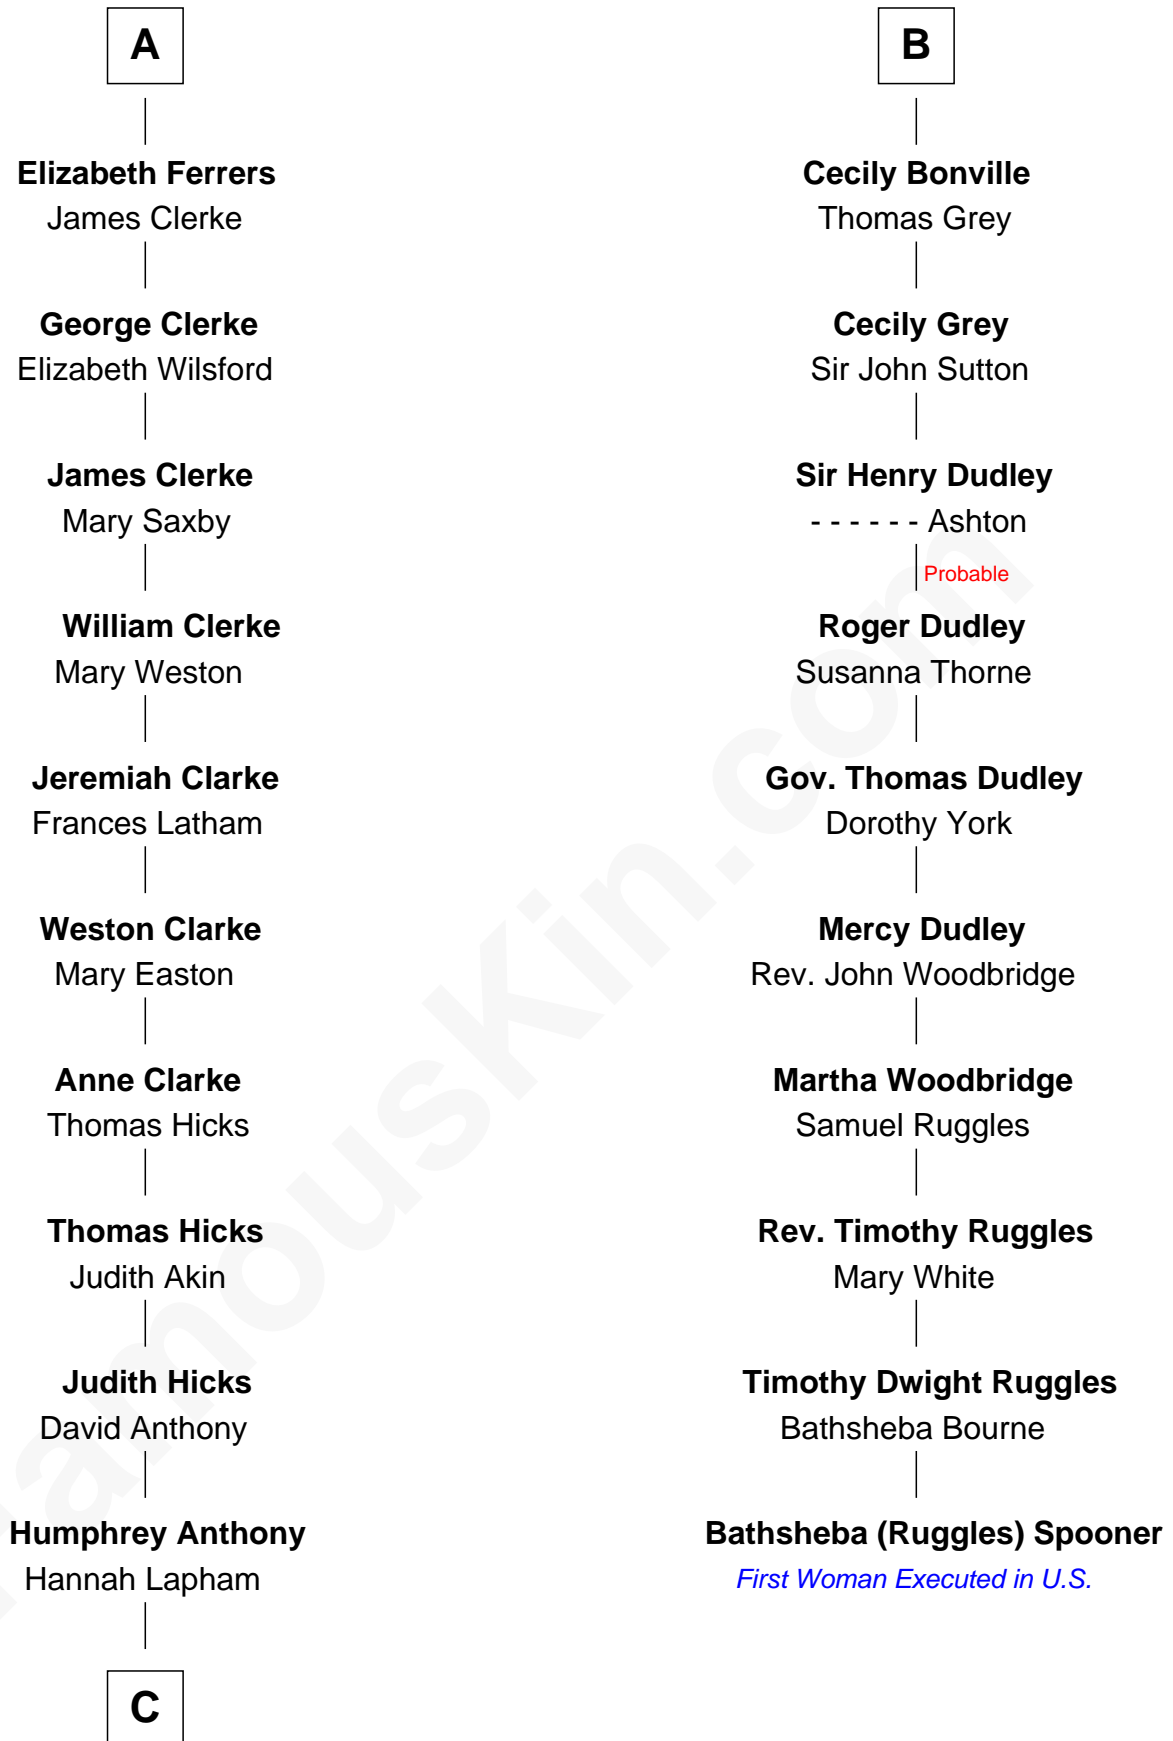

FamousKin.com

Relationship Chart of

Susan B. Anthony

Women's Rights Advocate

16th cousin 2 times removed of

Bathsheba (Ruggles) Spooner

First woman executed for murder in U.S. by non-British government

Sir Gilbert de Clare

Joan of Acre

Elizabeth de Clare
Sir Thebaud de Verdun

Isabel de Verdun
Henry de Ferrers

Sir William de Ferrers
Margaret de Ufford

Sir Henry de Ferrers
Joan de Poynings

Sir William Ferrers
Philippa Clifford

Sir Thomas Ferrers
Elizabeth Freville

Sir Henry Ferrers
Margaret Heckstall

A

Margaret de Clare
Hugh de Audley

Margaret de Audley
Ralph de Stafford

Beatrice de Stafford
Thomas de Ros

Margaret de Ros
Sir Reynold Grey

Margaret Grey
Sir William Bonville

William Bonville
Elizabeth Harington

William Bonville
Katherine Neville

B

C

—
Daniel Anthony

Lucy Read

—
Susan B. Anthony