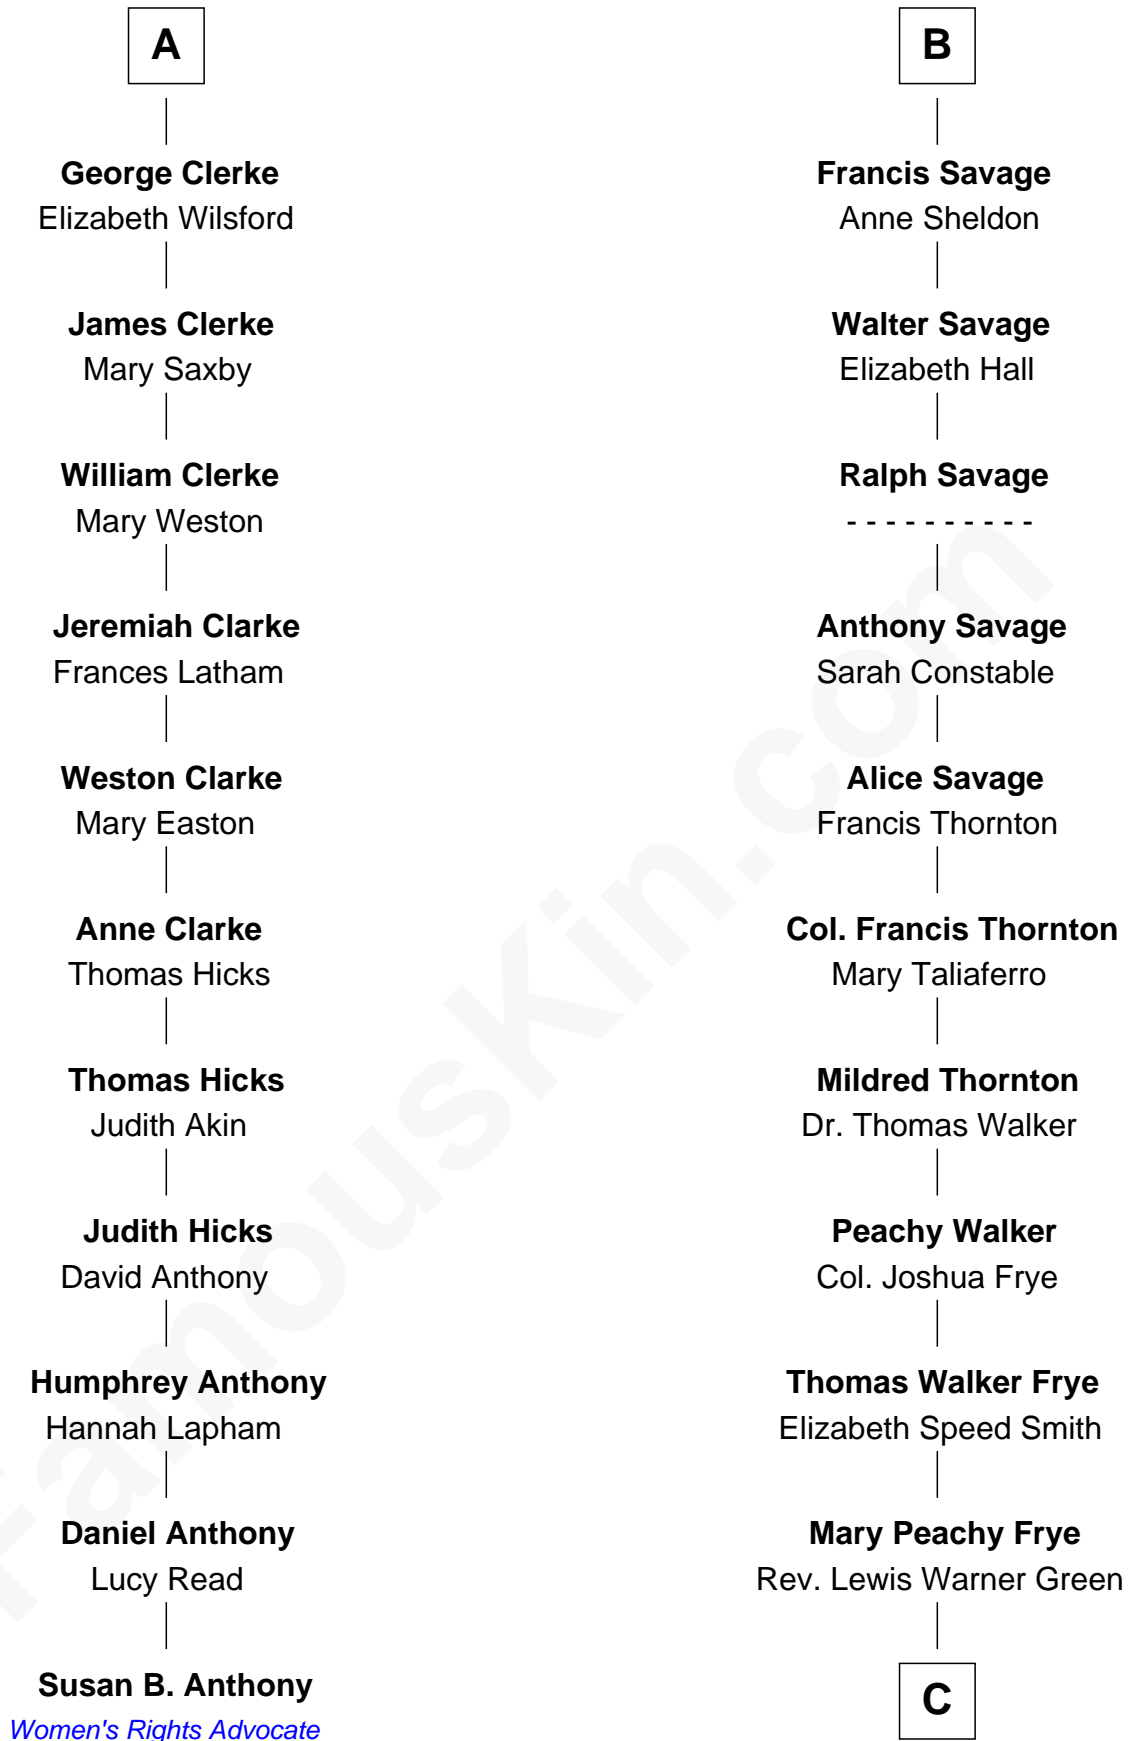

FamousKin.com Relationship Chart of

Susan B. Anthony

Women's Rights Advocate

17th cousin 2 times removed of

Adlai Stevenson II

31st Governor of Illinois

Bartholomew de Badlesmere

Margaret de Clare

Margery de Badlesmere

Sir William de Ros

Maud de Roos

John de Welles

Margery de Welles

Stephen le Scrope

Maude le Scrope

Sir Baldwin Freville

Sir William de Bohun

Elizabeth de Bohun

Sir Richard Fitzalan

Elizabeth Fitzalan

Sir Robert Goushill

Joan Goushill

Sir Thomas Stanley

Katherine Stanley

Sir John Savage

Sir Christopher Savage

Anne Stanley

Sir Christopher Savage

Anne Lygon

B

C

Letitia Green