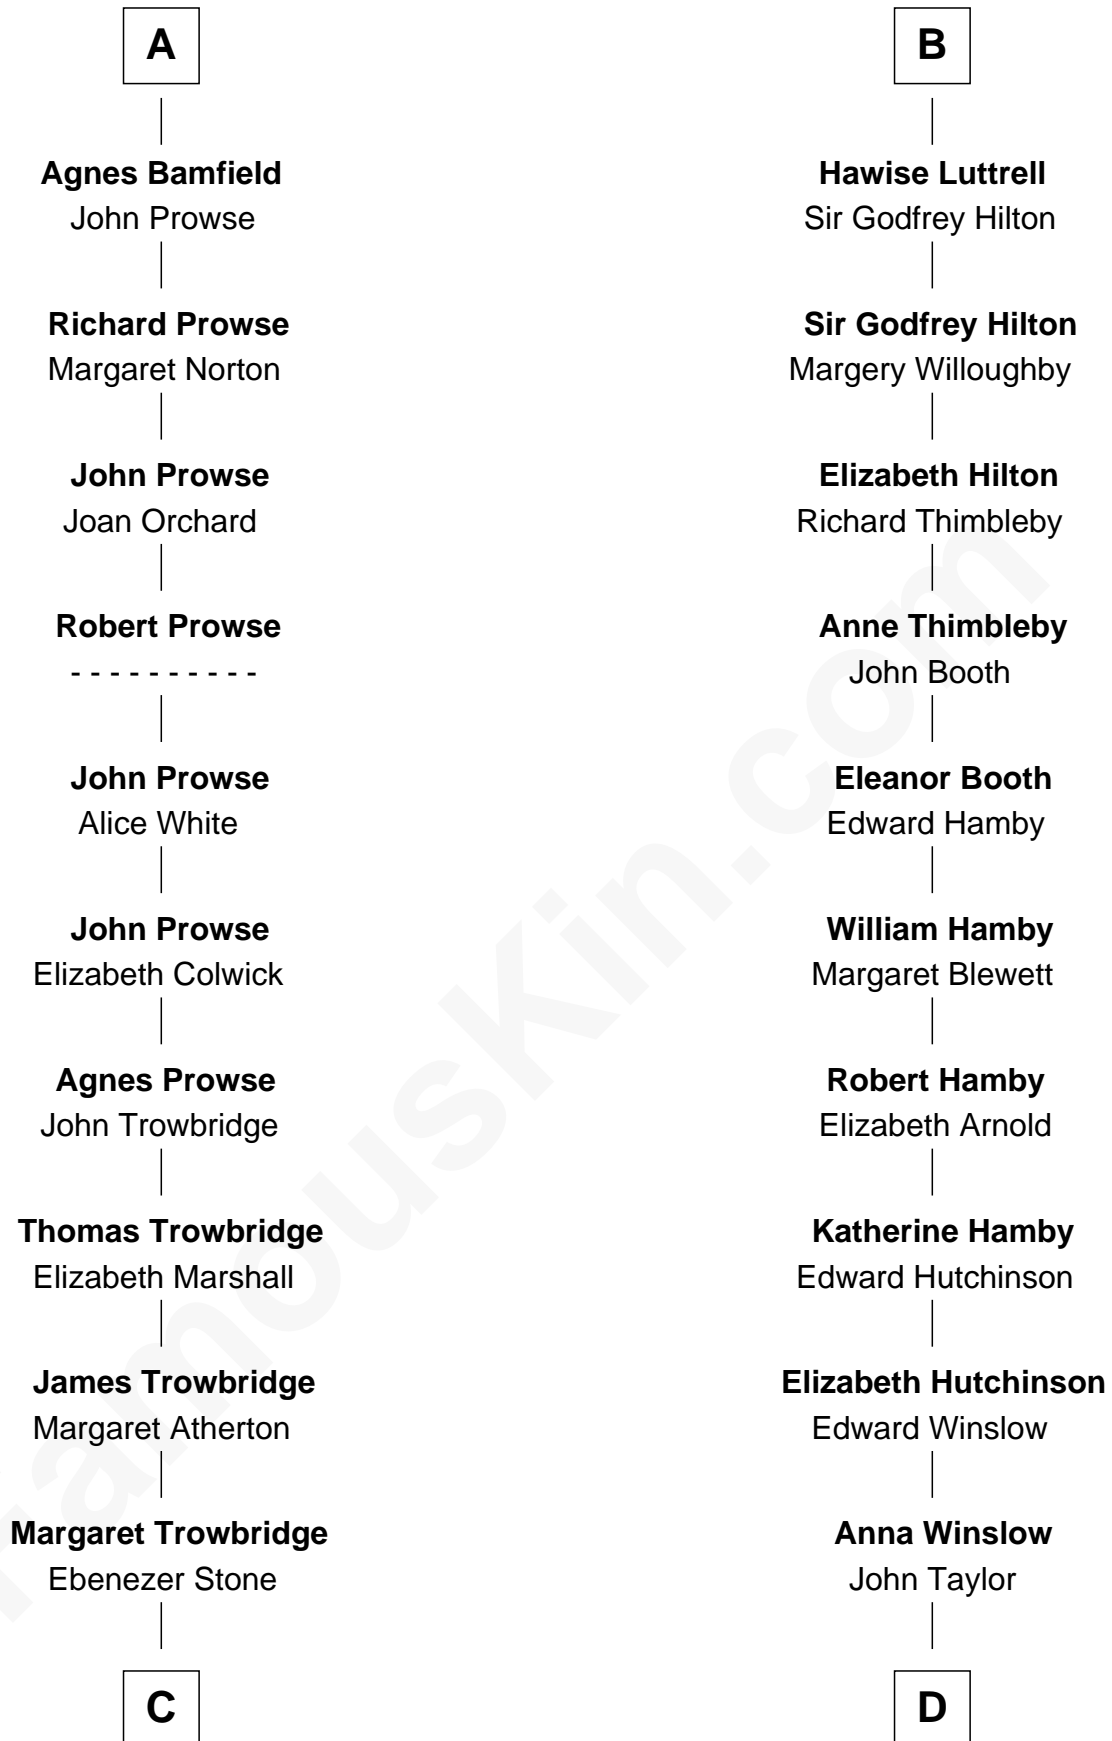

FamousKin.com Relationship Chart of

Susan B. Anthony

Women's Rights Advocate

19th cousin 2 times removed of

Nicholas Gilman

Signer of the U.S. Constitution

C

Mindwell Stone
Ebenezer Woodward

Mary Woodward
Jonathan Richardson

Susannah Richardson
Daniel Read

Lucy Read
Daniel Anthony

Susan B. Anthony
Women's Rights Advocate

D

Rev. John Taylor
Elizabeth Rogers

Ann Taylor
Nicholas Gilman

Nicholas Gilman
Signer of the U.S. Constitution